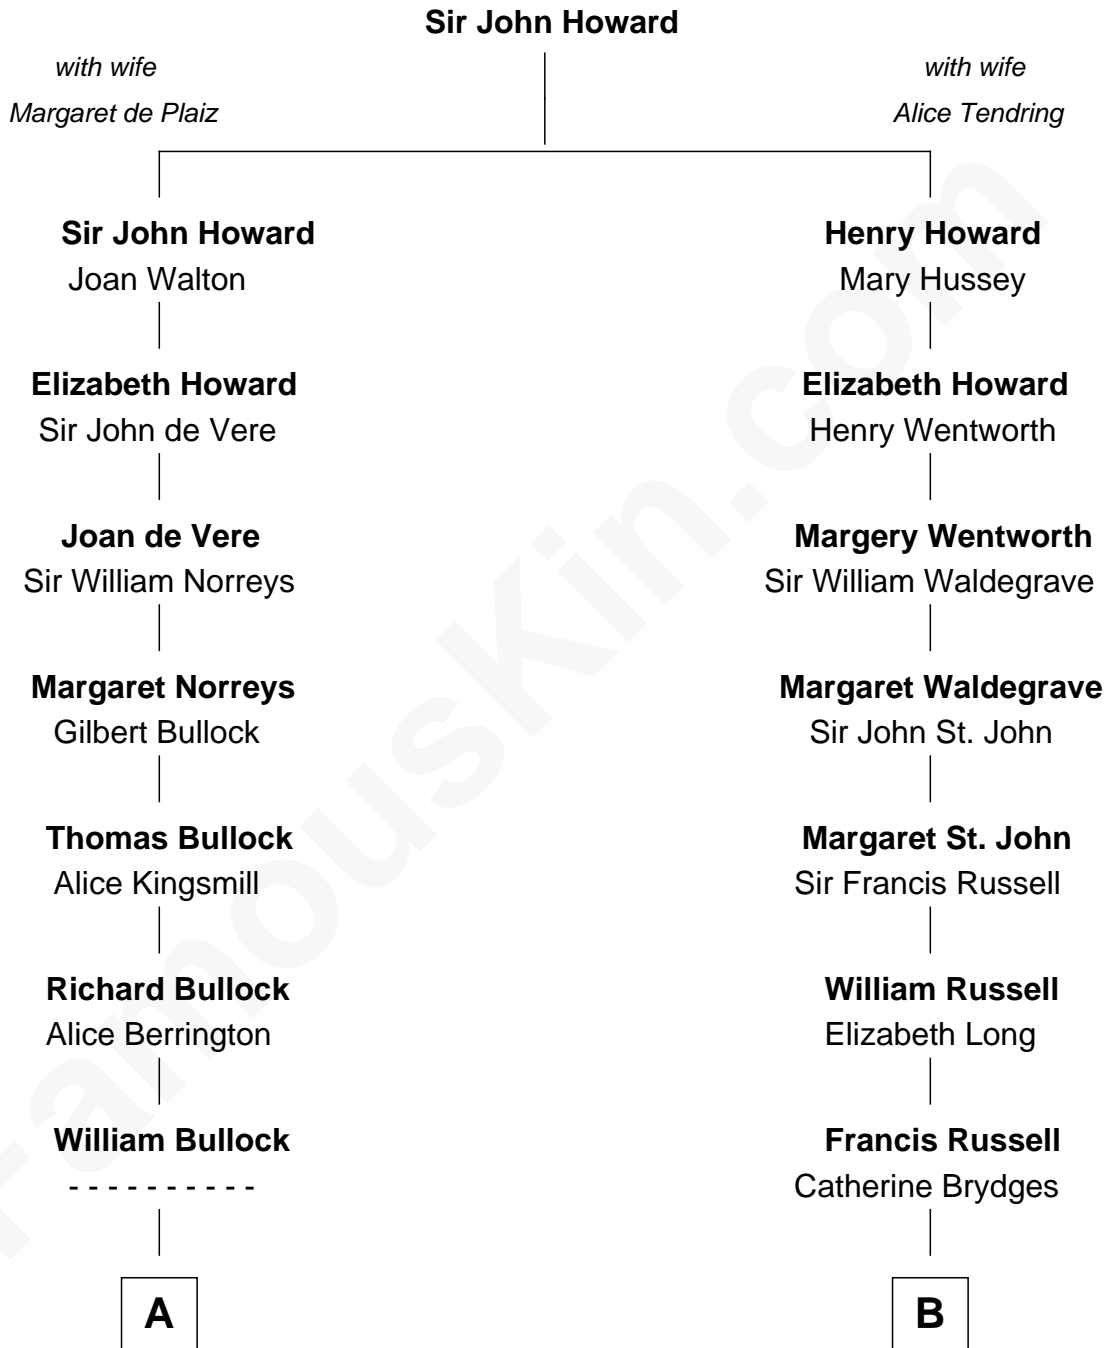

# FamousKin.com Relationship Chart of

**Brian Wilson**

*Co-Founder of The Beach Boys*

17th cousin 3 times removed of

**Princess Diana**

*Princess of Wales*

**C**

William Henry Wilson

Alta Lenora Chitwood

William Coral Wilson

Edith Sophia Sthole

Murray Gage Wilson

Audree Neva Korthof

**Brian Wilson**

*Co-Founder of The Beach Boys*

FamousKin.com