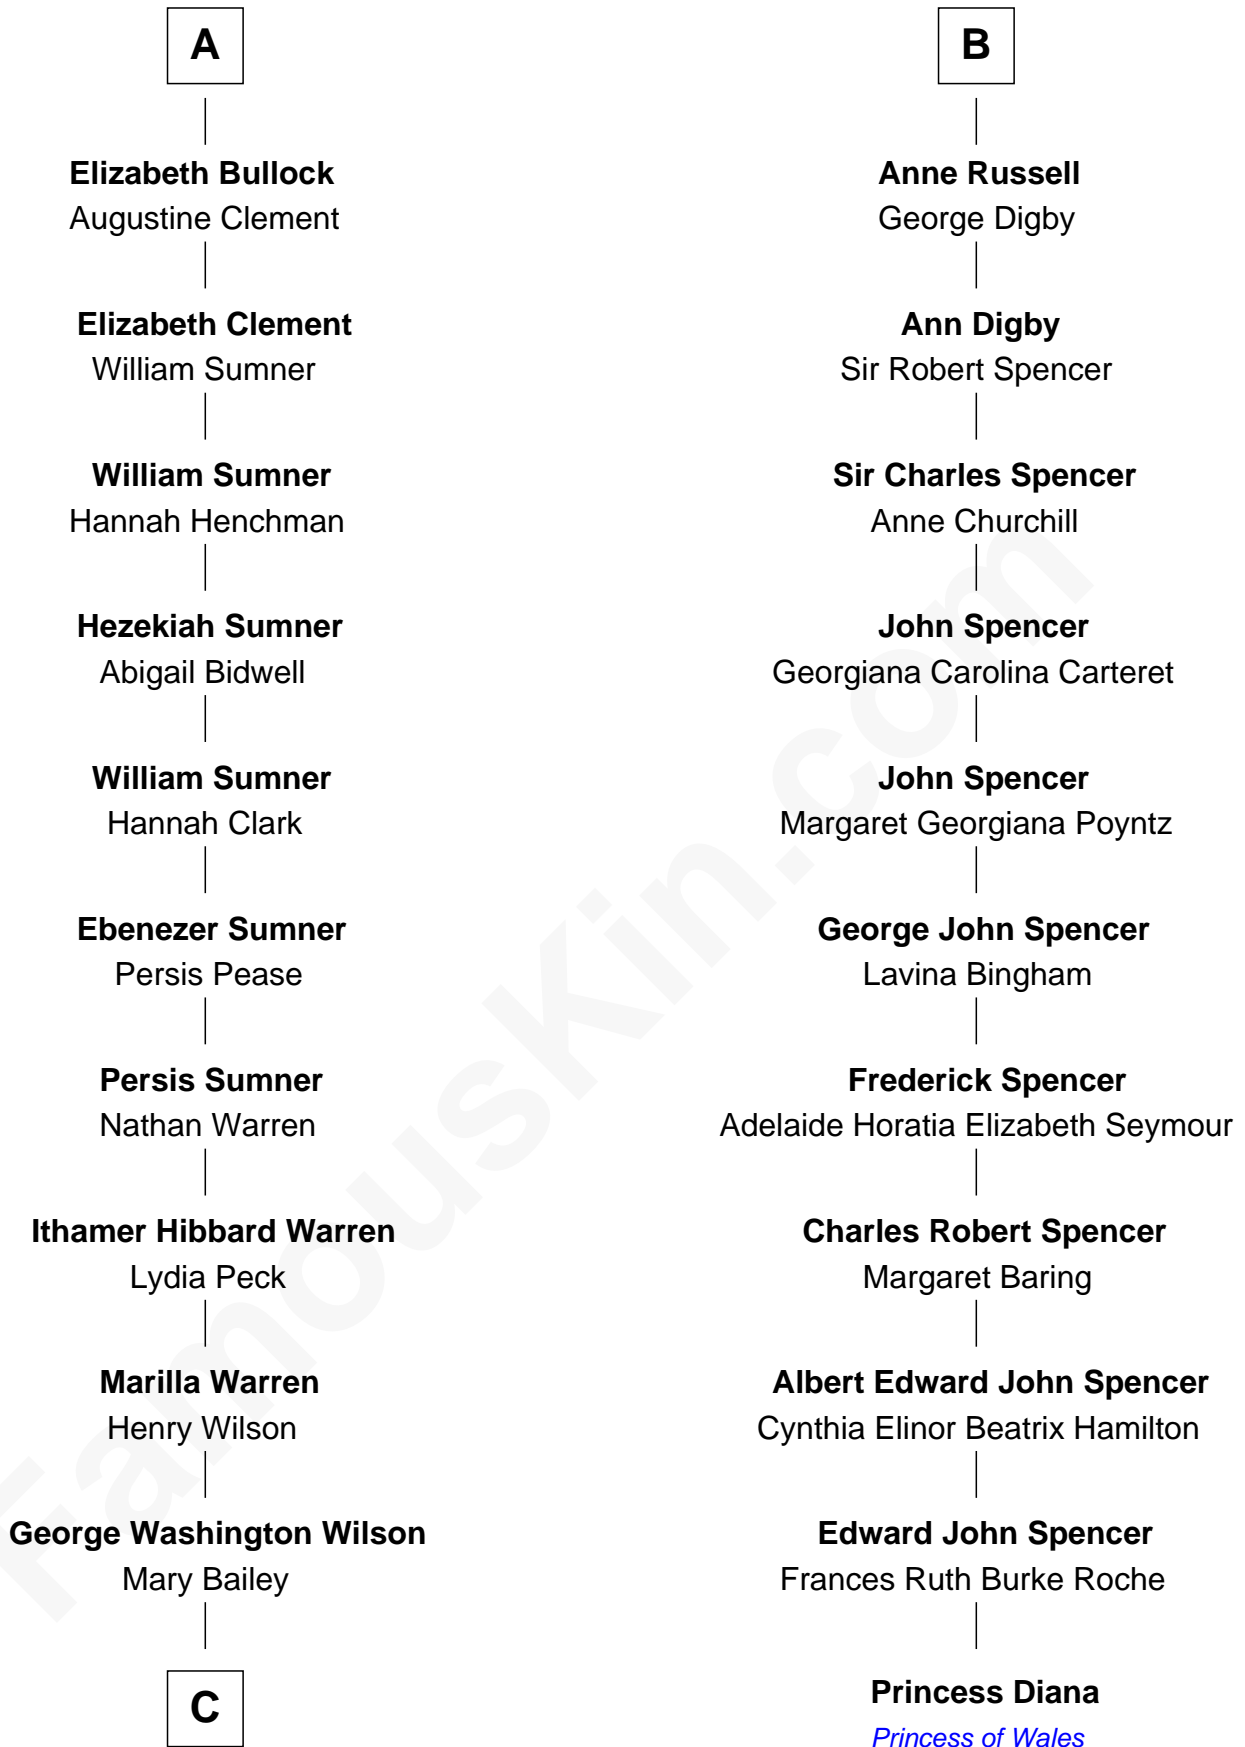

# FamousKin.com Relationship Chart of

**Brian Wilson**

*Co-Founder of The Beach Boys*

17th cousin 3 times removed of

**Princess Diana**

*Princess of Wales*

**C**

William Henry Wilson

Alta Lenora Chitwood

William Coral Wilson

Edith Sophia Sthole

Murray Gage Wilson

Audree Neva Korthof

**Brian Wilson**

*Co-Founder of The Beach Boys*

FamousKin.com