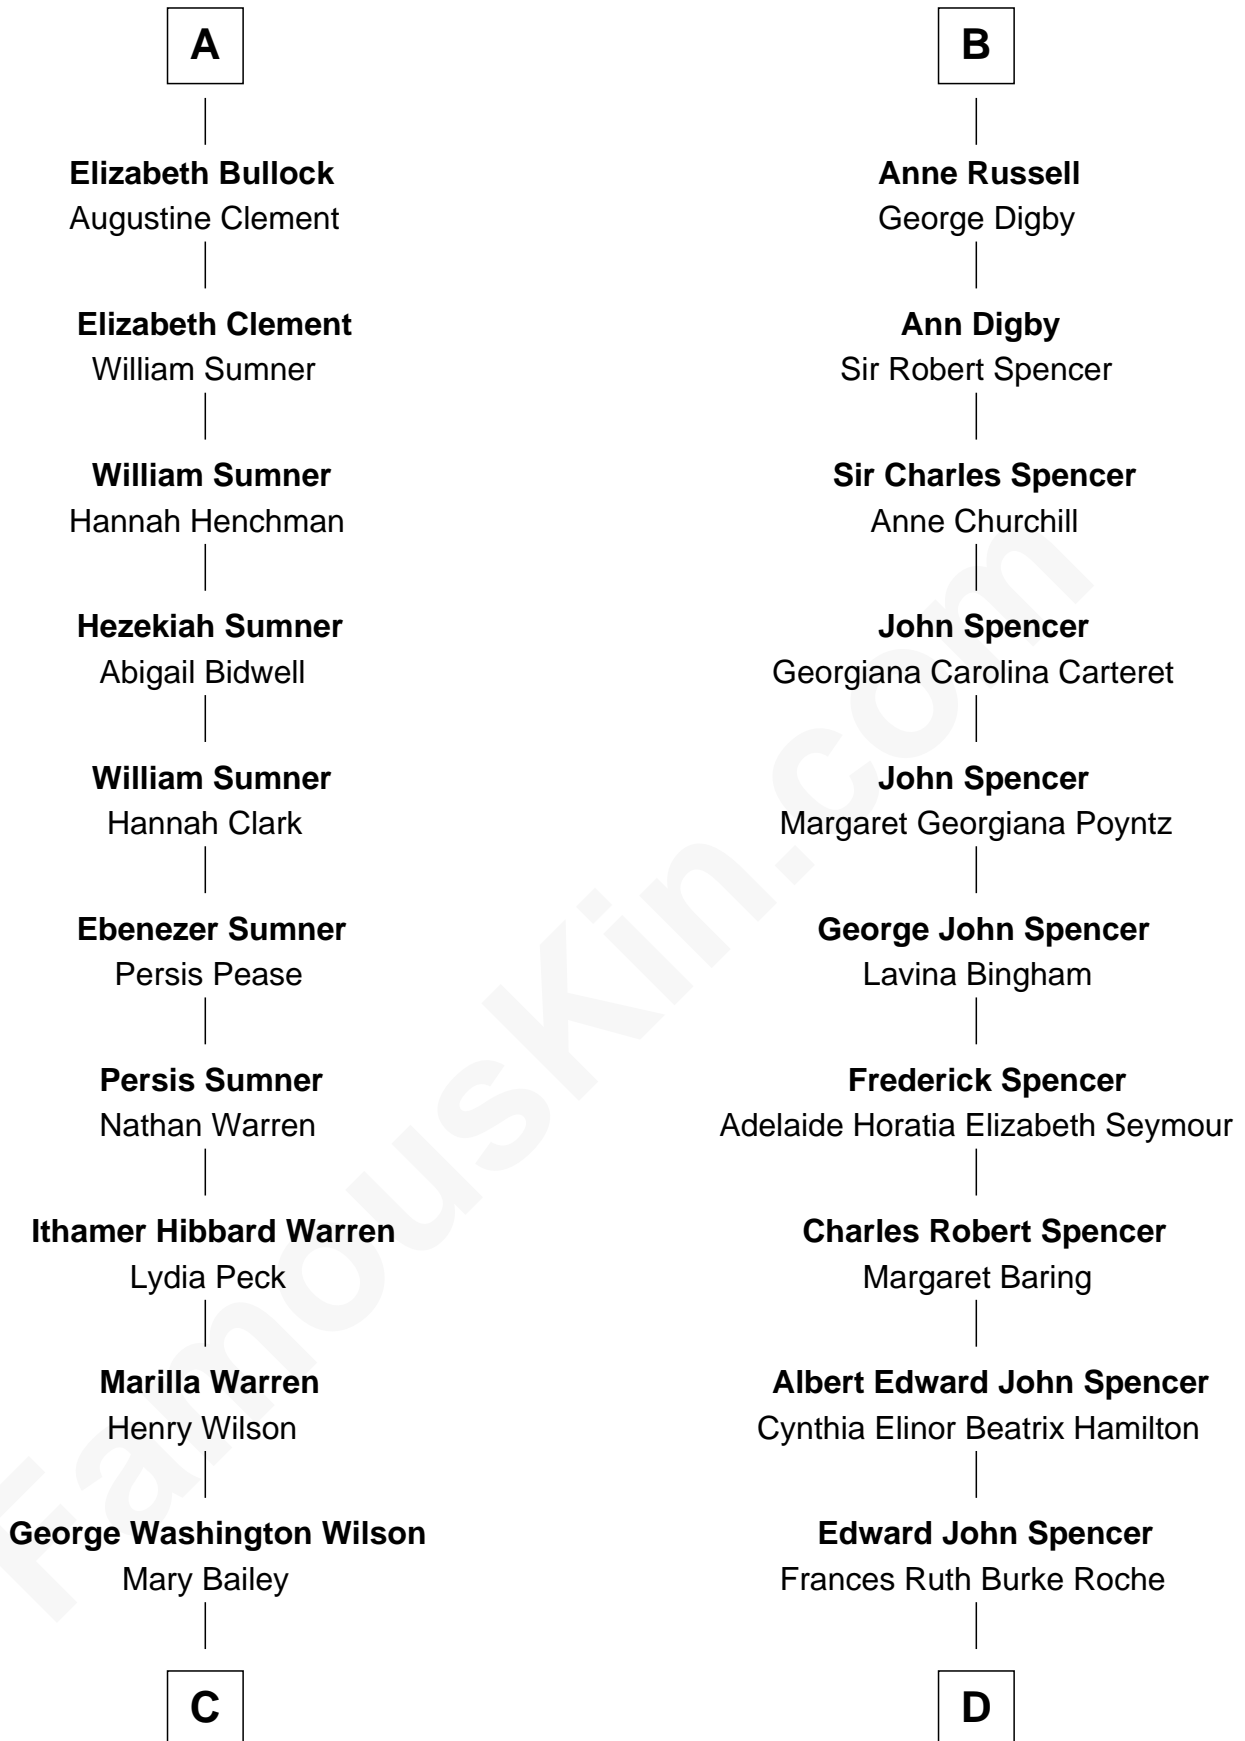

# FamousKin.com Relationship Chart of

**Brian Wilson**

*Co-Founder of The Beach Boys*

18th cousin 2 times removed of

**Prince Harry**

*Duke of Sussex*

**Sir John Howard**

**C**

**William Henry Wilson**  
Alta Lenora Chitwood

**William Coral Wilson**  
Edith Sophia Sthole

**Murray Gage Wilson**  
Audree Neva Korthof

**Brian Wilson**  
*Co-Founder of The Beach Boys*

**D**

**Princess Diana Frances Spencer**  
Charles III, King of the United Kingdom