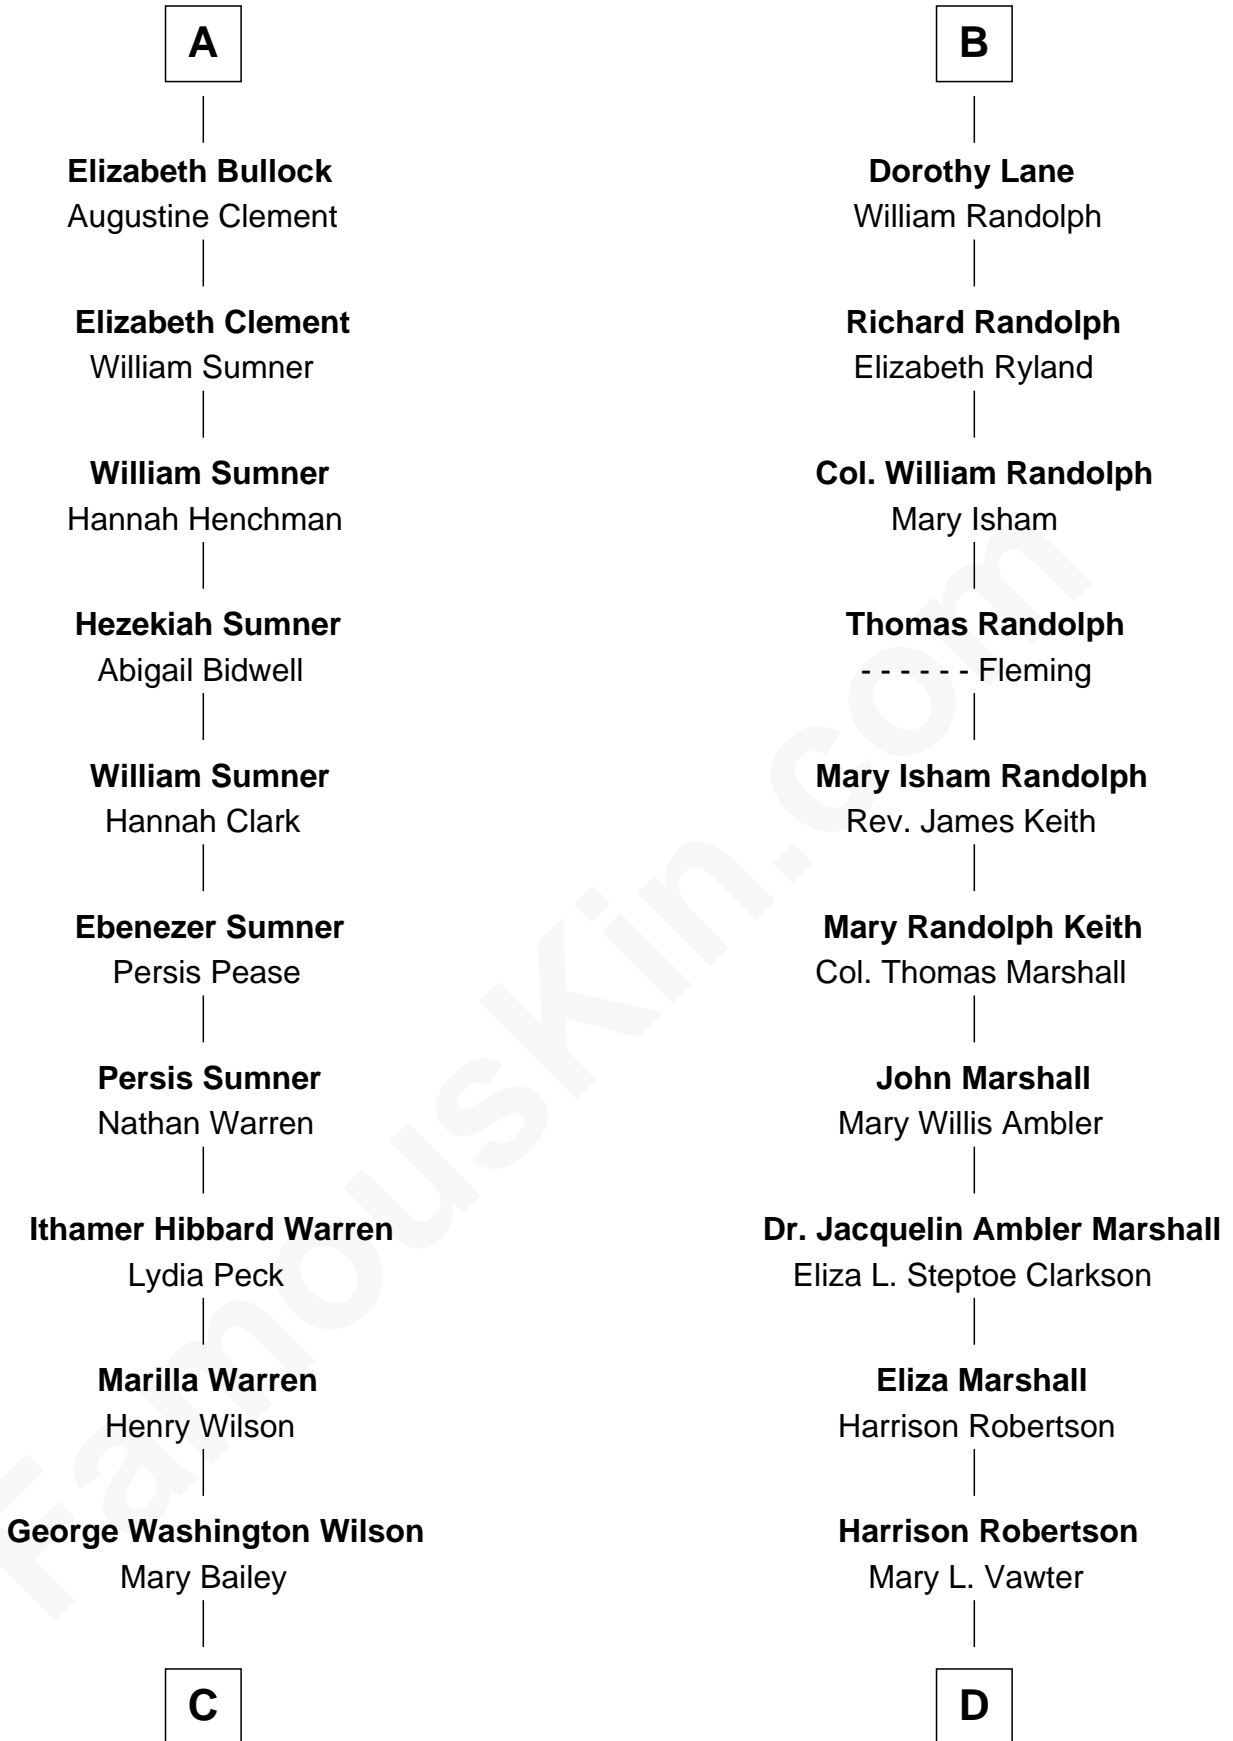

FamousKin.com Relationship Chart of

Brian Wilson

Co-Founder of The Beach Boys

19th cousin 1 time removed of

Mary Chapin Carpenter

Singer and Songwriter

C

William Henry Wilson

Alta Lenora Chitwood

William Coral Wilson

Edith Sophia Sthole

Murray Gage Wilson

Audree Neva Korthof

Brian Wilson

Co-Founder of The Beach Boys

D