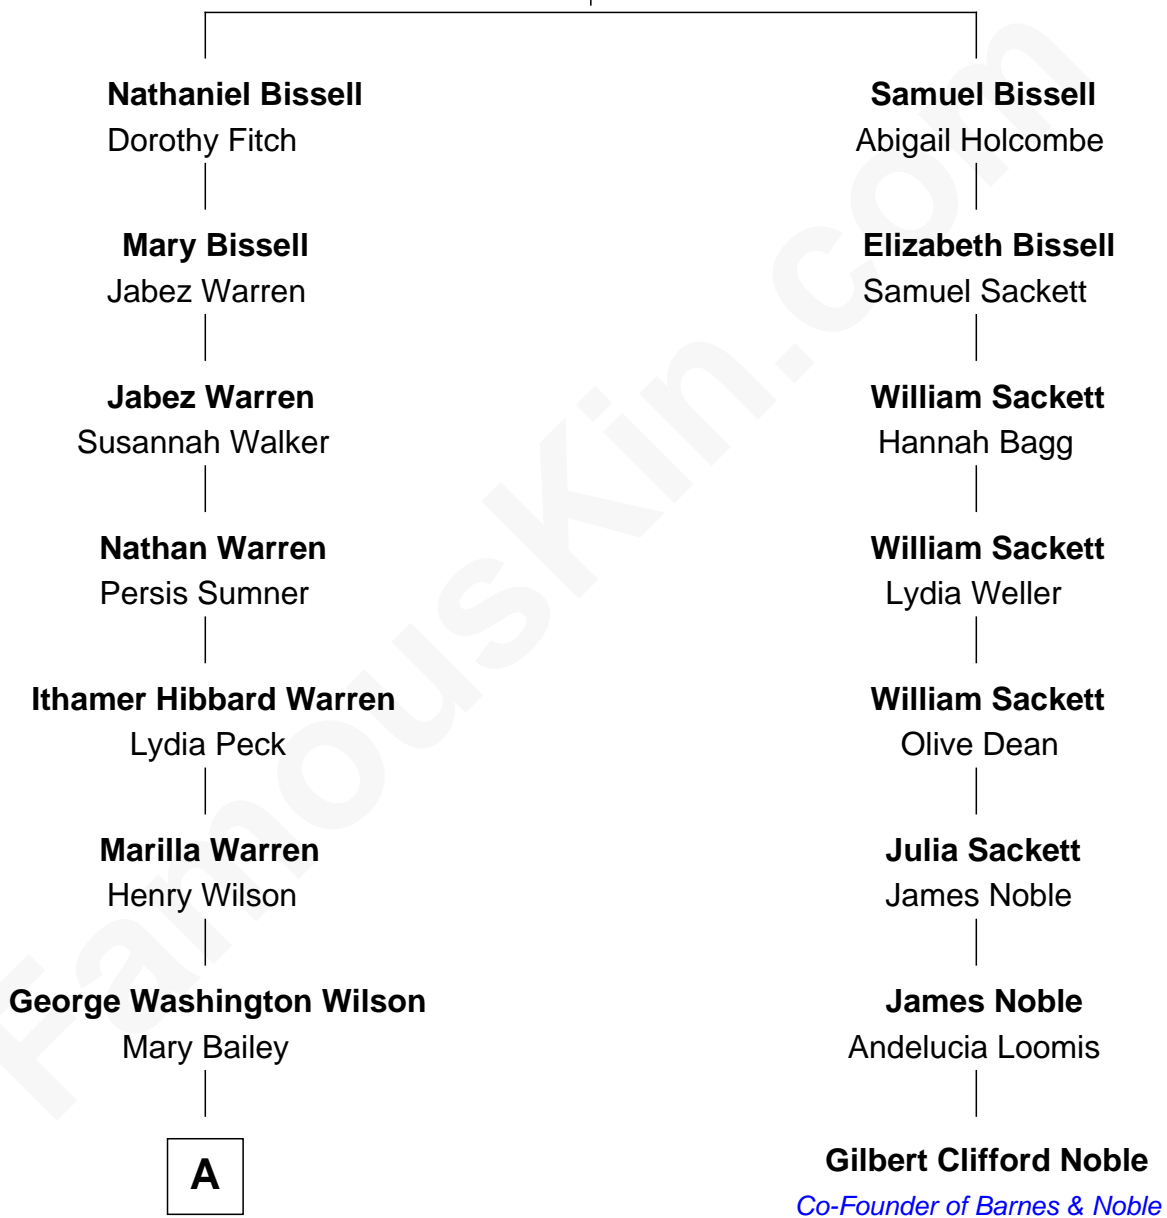

FamousKin.com

Relationship Chart of

Brian Wilson

Co-Founder of The Beach Boys

7th cousin 3 times removed of

Gilbert Clifford Noble

Co-Founder of Barnes & Noble

John Bissell

A

—
William Henry Wilson

Alta Lenora Chitwood

—
William Coral Wilson

Edith Sophia Sthole

—
Murray Gage Wilson

Audree Neva Korthof

—
Brian Wilson