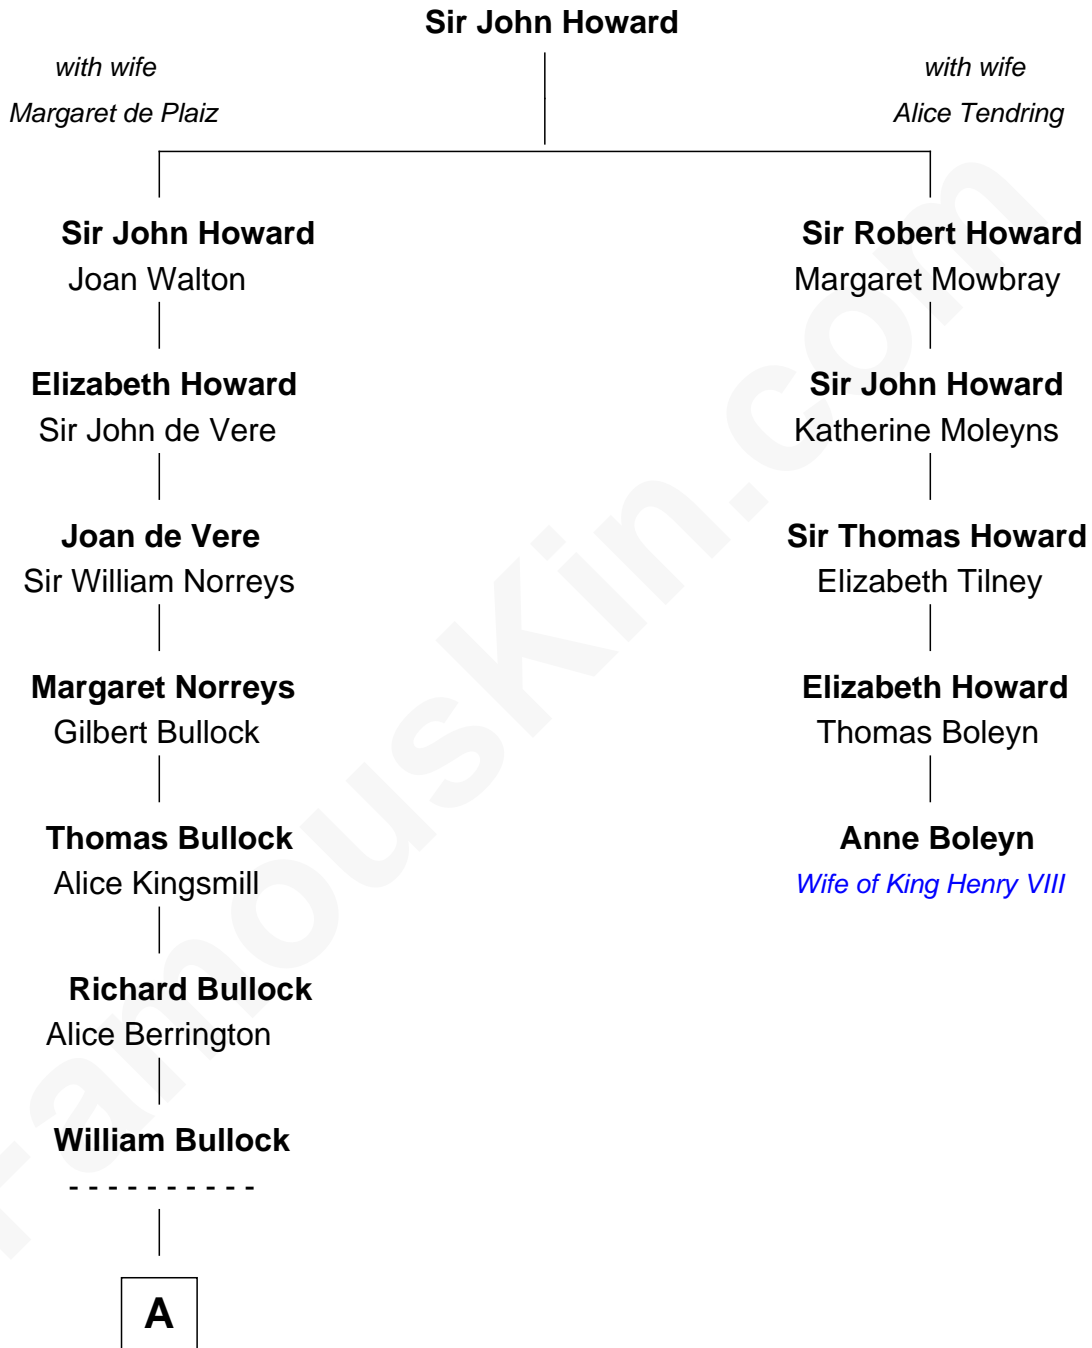

FamousKin.com

Relationship Chart of

Brian Wilson

Co-Founder of The Beach Boys

4th cousin 16 times removed of

Anne Boleyn

2nd Wife of King Henry VIII

B