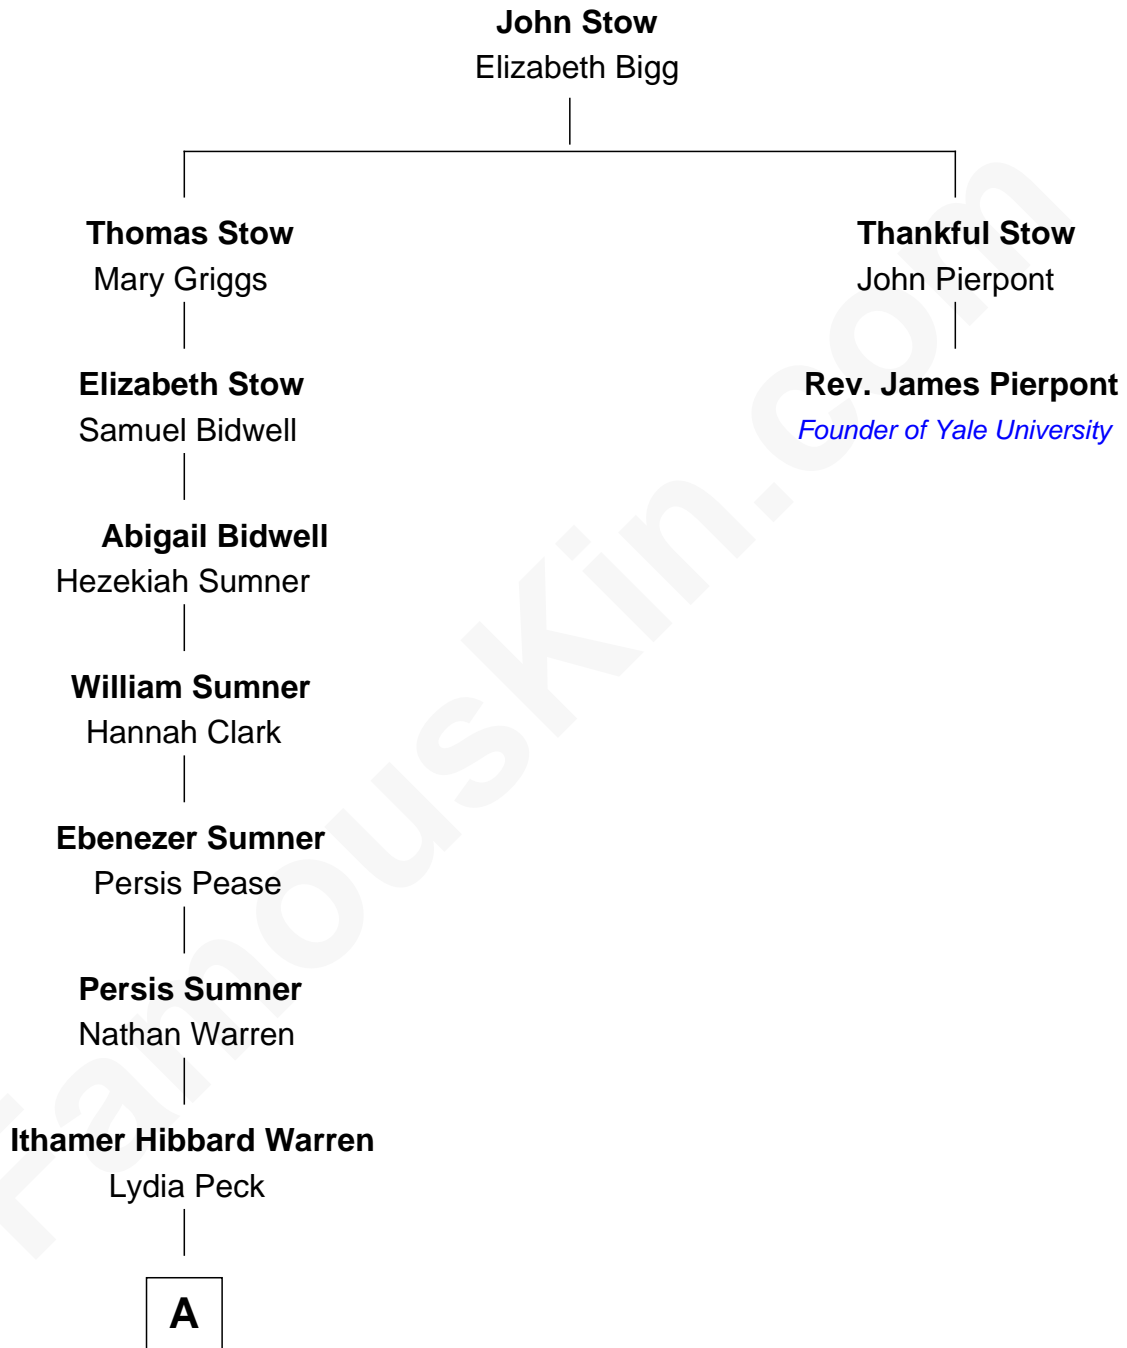

FamousKin.com

Relationship Chart of

Brian Wilson

Co-Founder of The Beach Boys

1st cousin 11 times removed of

Rev. James Pierpont
Founder of Yale University