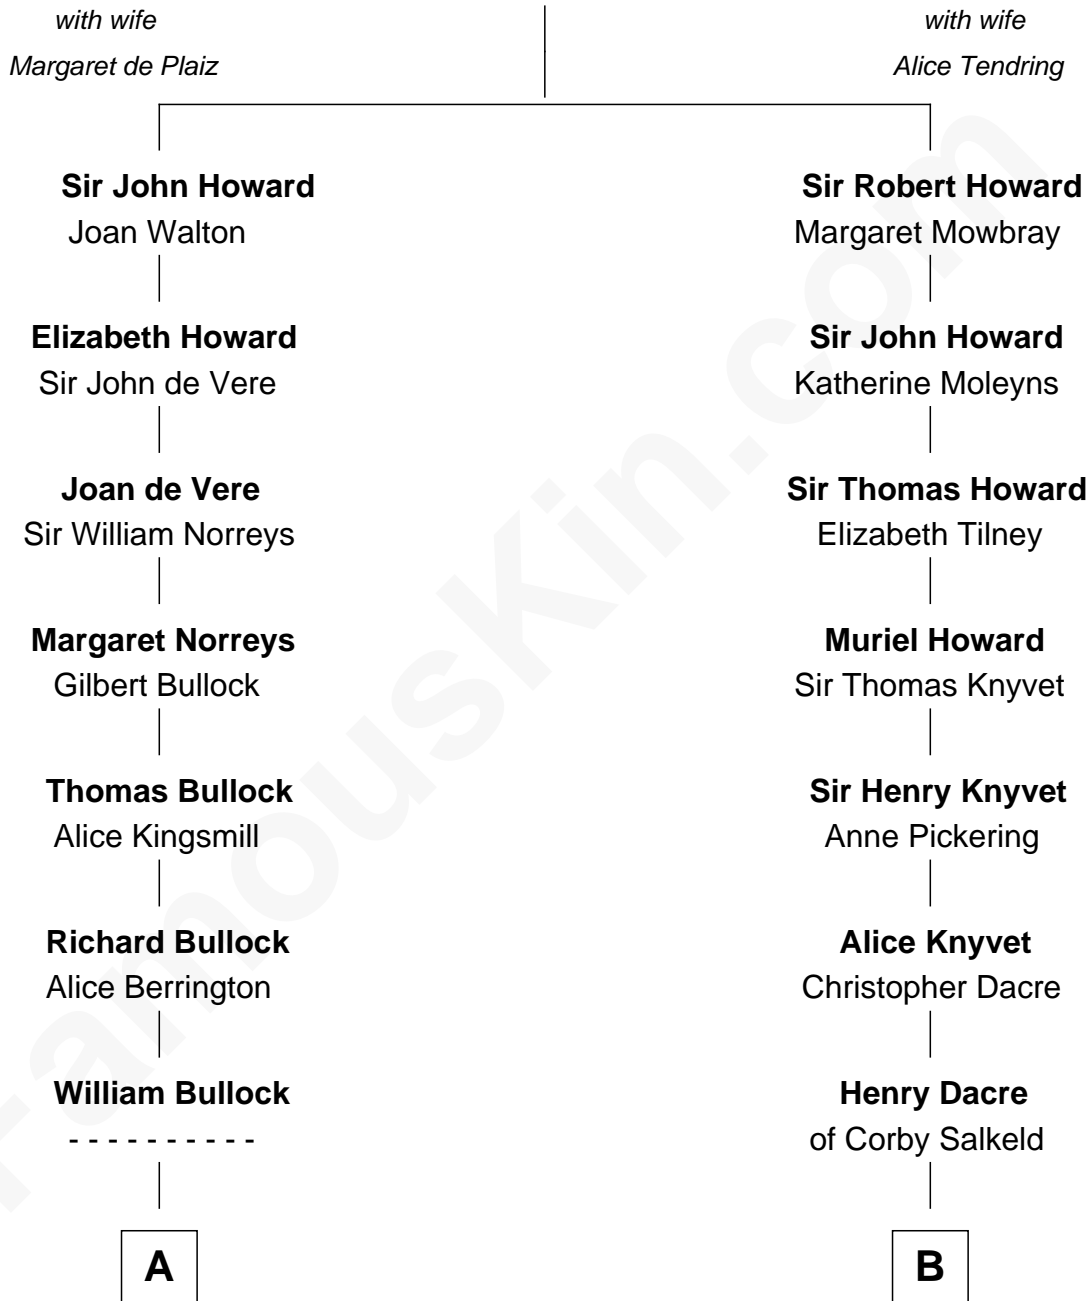

# FamousKin.com Relationship Chart of

**Brian Wilson**

*Co-Founder of The Beach Boys*

17th cousin 3 times removed of

**Tilda Swinton**

*Movie Actress*

**Sir John Howard**

**C**

**William Henry Wilson**

Alta Lenora Chitwood

**William Coral Wilson**

Edith Sophia Sthole

**Murray Gage Wilson**

Audree Neva Korthof

**Brian Wilson**

*Co-Founder of The Beach Boys*