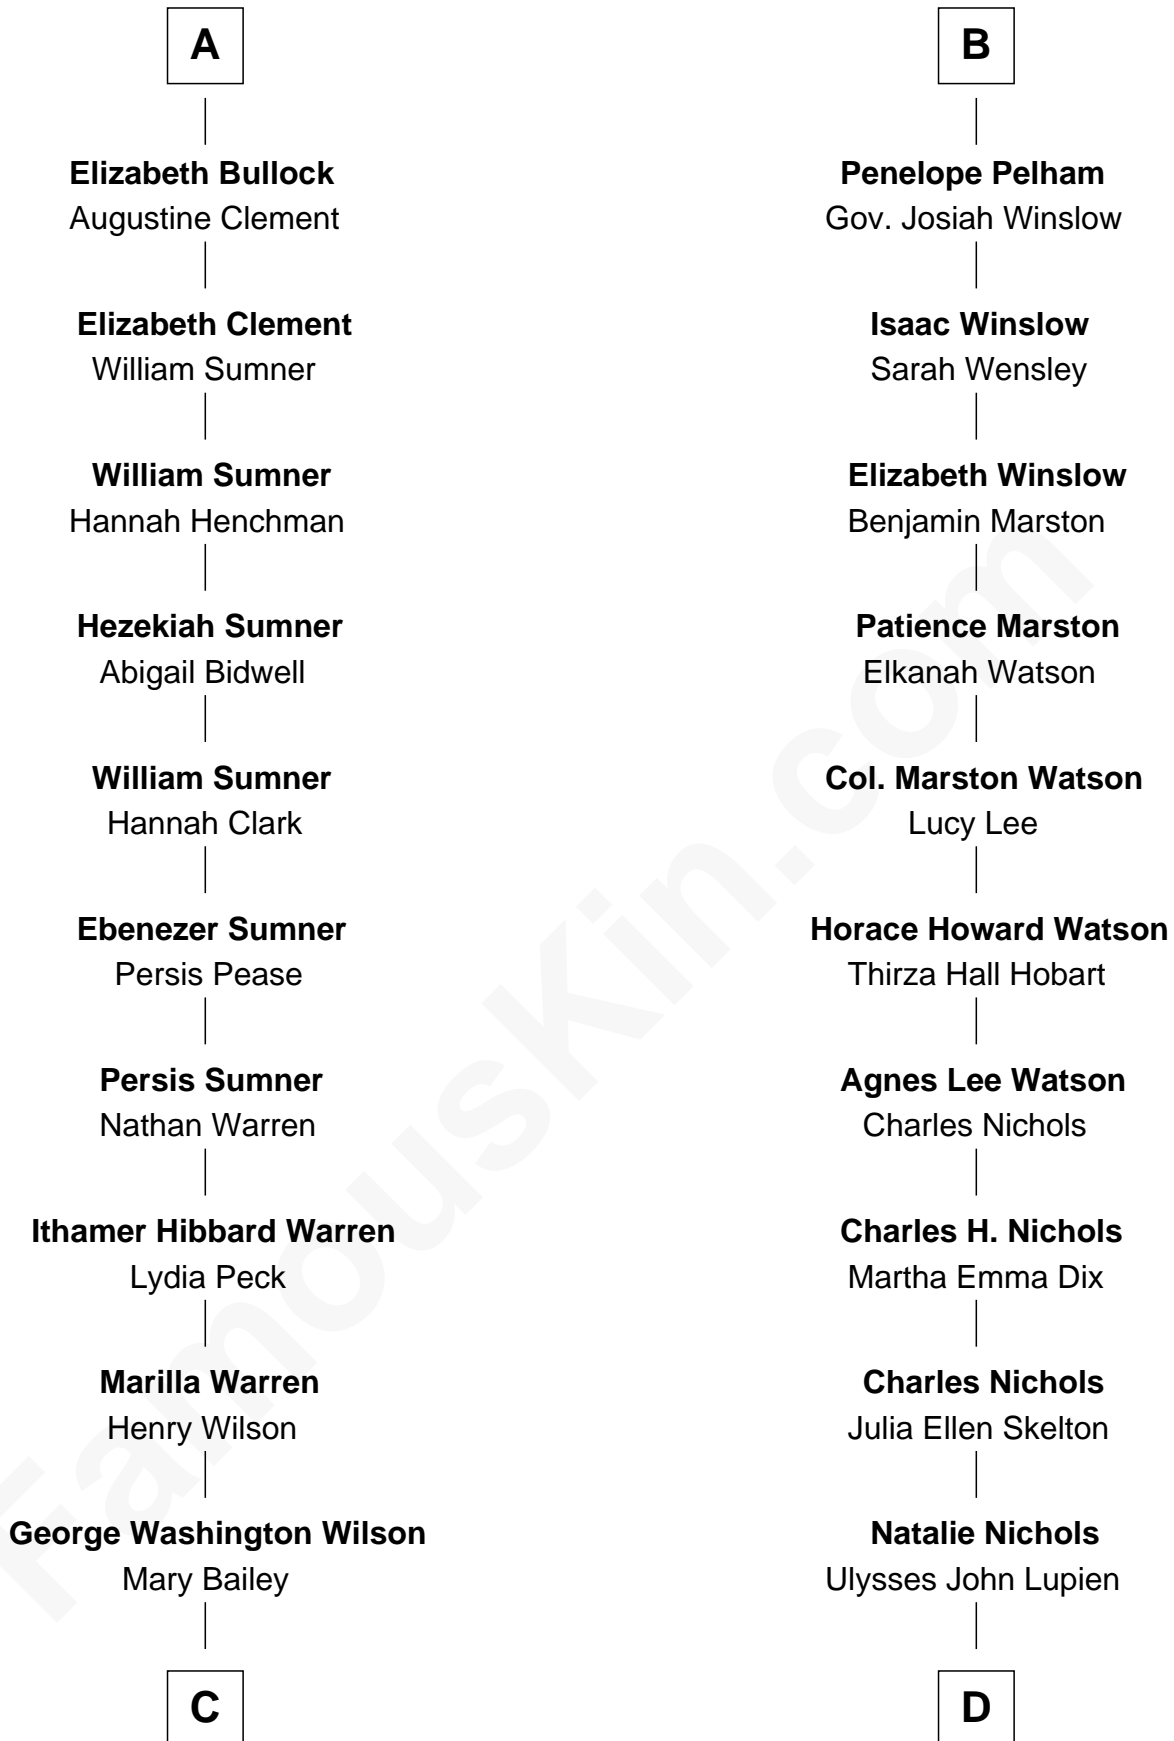

# FamousKin.com Relationship Chart of

**Brian Wilson**

*Co-Founder of The Beach Boys*

18th cousin 2 times removed of

**John Cena**

*Movie Actor and WWE Pro Wrestler*

**C**

**William Henry Wilson**  
Alta Lenora Chitwood

**William Coral Wilson**  
Edith Sophia Sthole

**Murray Gage Wilson**  
Audree Neva Korthof

**Brian Wilson**  
*Co-Founder of The Beach Boys*

**D**

**Carol Frances Lupien**  
John Joseph Cena

**John Cena**  
*Actor and Pro Wrestler*