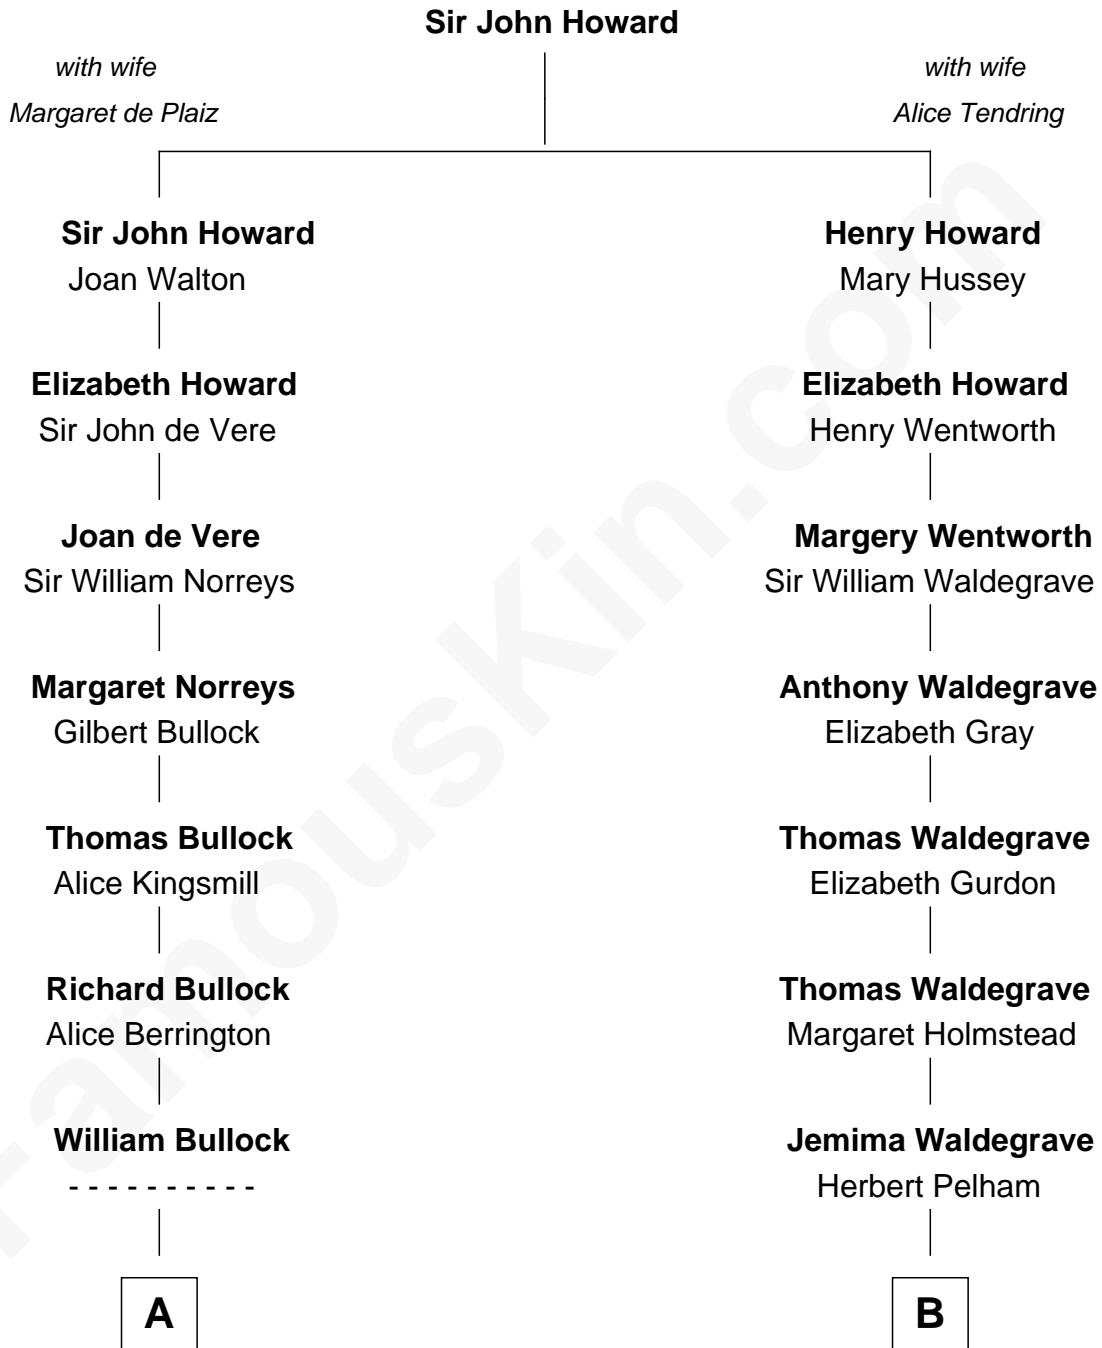

# FamousKin.com Relationship Chart of

**Brian Wilson**

*Co-Founder of The Beach Boys*

18th cousin 2 times removed of

**John Cena**

*Movie Actor and WWE Pro Wrestler*

**C**

**William Henry Wilson**  
Alta Lenora Chitwood