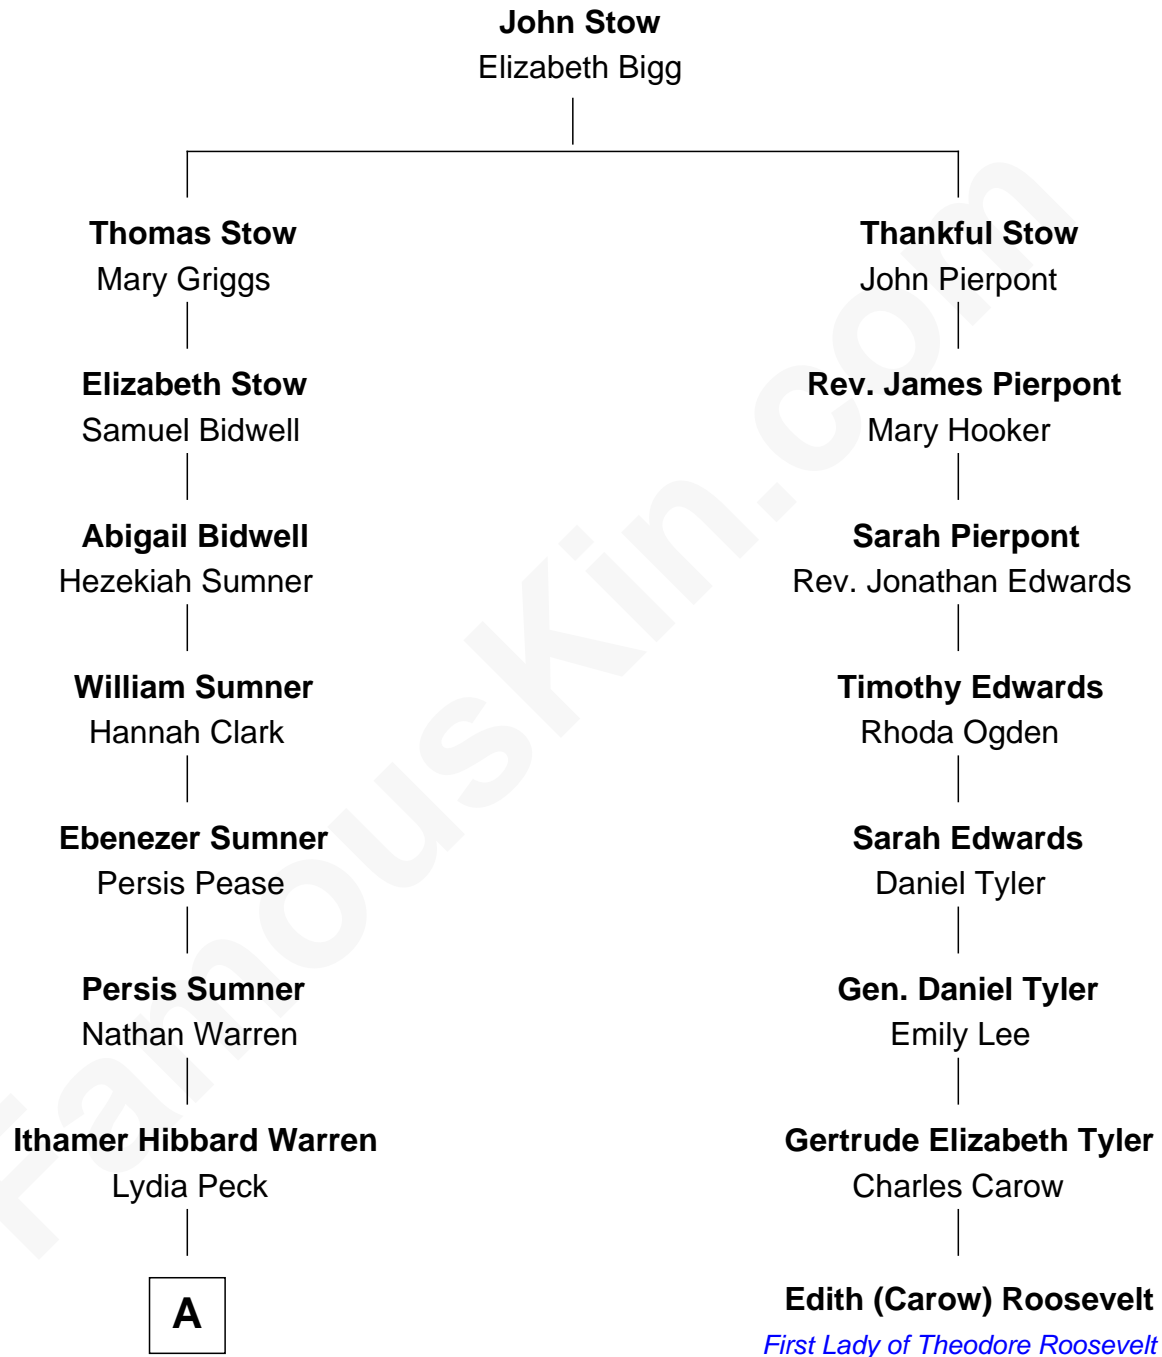

FamousKin.com

Relationship Chart of

Brian Wilson

Co-Founder of The Beach Boys

7th cousin 5 times removed of

Edith (Carow) Roosevelt

First Lady of President Theodore Roosevelt

A

—
Marilla Warren

Henry Wilson

—
George Washington Wilson

Mary Bailey

—
William Henry Wilson

Alta Lenora Chitwood

—
William Coral Wilson

Edith Sophia Sthole