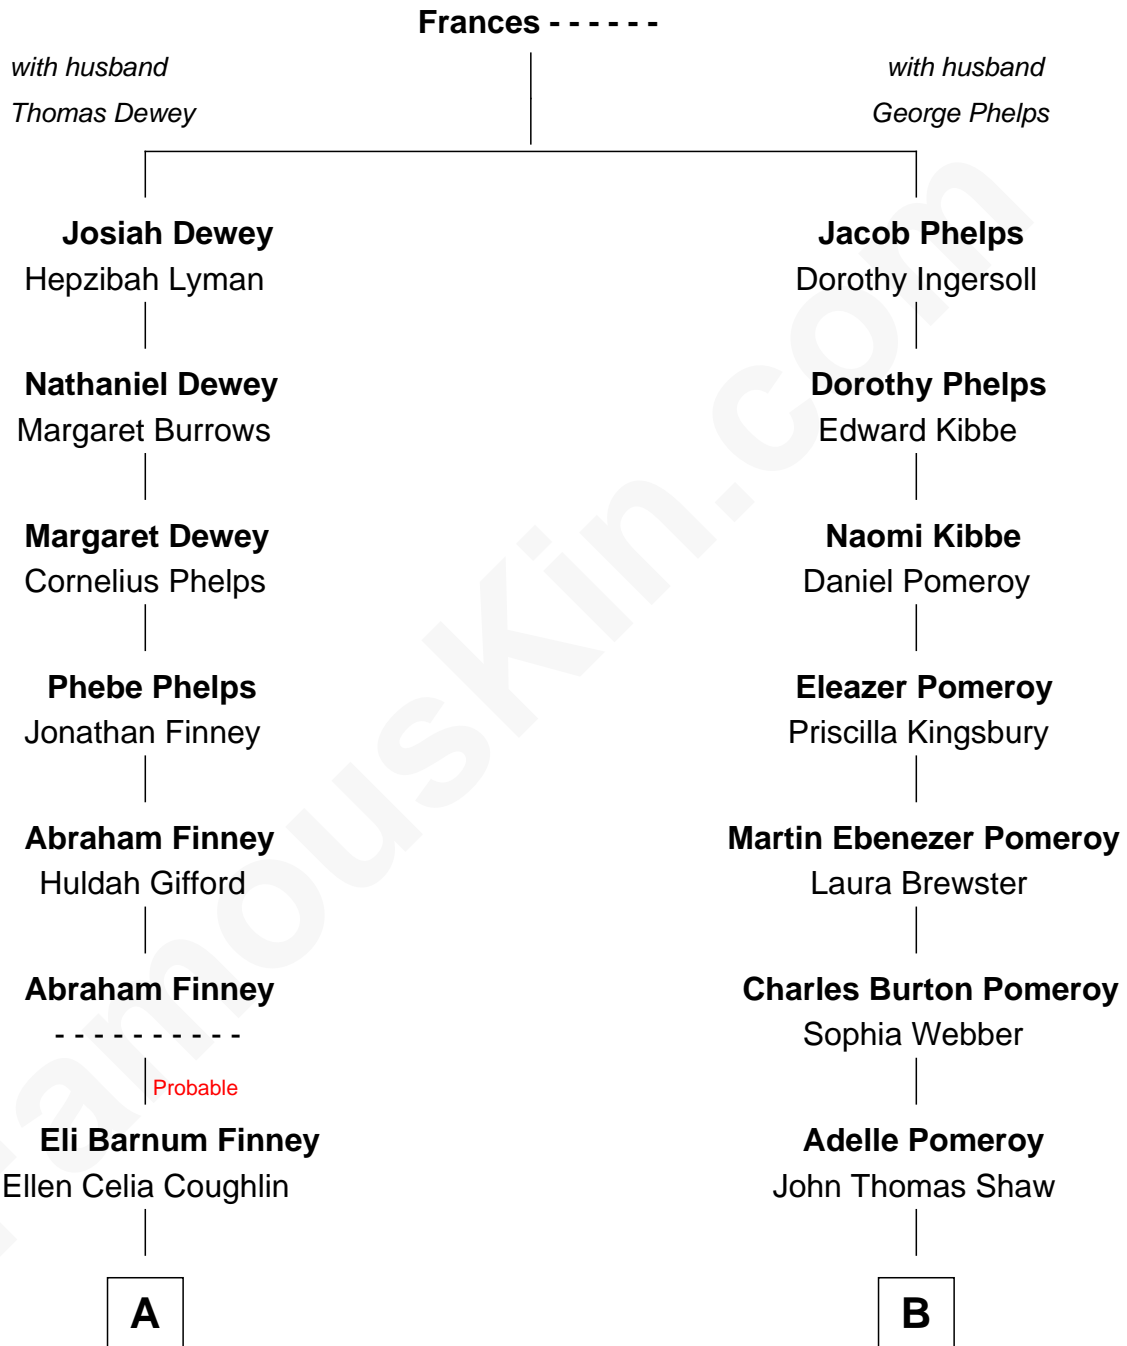

# FamousKin.com Relationship Chart of

**Brian Wilson**

*Co-Founder of The Beach Boys*

8th cousin 2 times removed of

**Brewster H. Shaw**

*NASA Astronaut*

**A**

**Albert H. Finney**  
Elnora Brass

**Ruth Edna Finney**  
Carl Arie Korthof

**Audree Neva Korthof**  
Murray Gage Wilson

**Brian Wilson**  
*Co-Founder of The Beach Boys*

**B**

**Brewster Hopkinson Shaw**  
Leone Marguerite Lee

**Brewster H. Shaw**  
*NASA Astronaut*