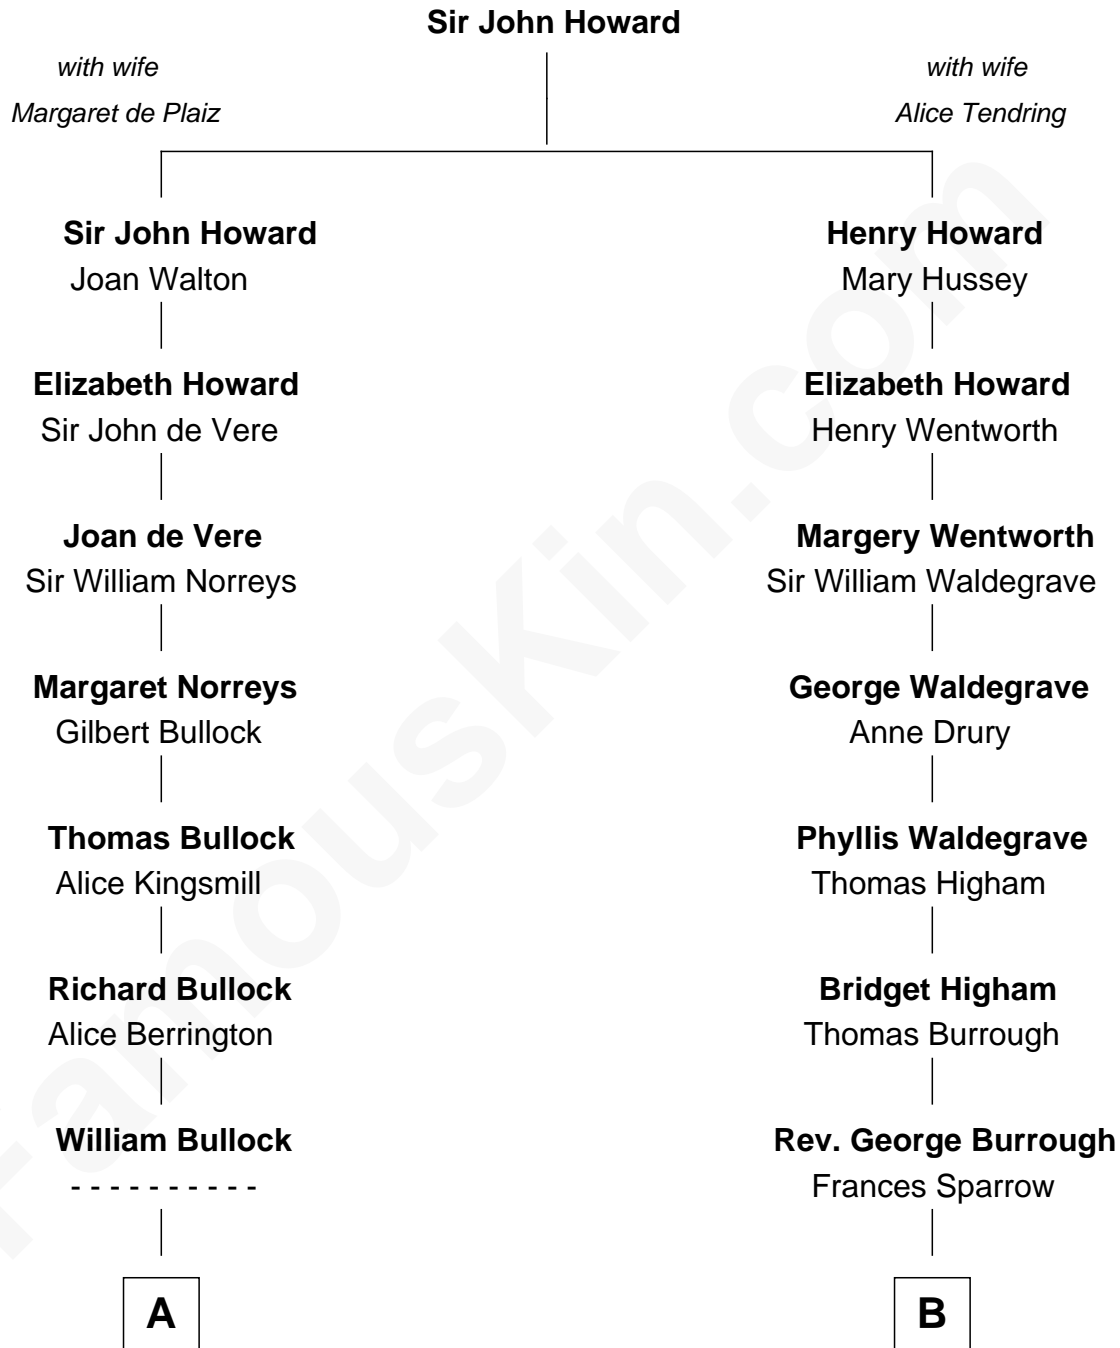

# FamousKin.com Relationship Chart of

**Dennis Wilson**

*Co-Founder of The Beach Boys*

**16th cousin 4 times removed of**

**Walt Disney**

*Co-Founder of The Walt Disney Company*

**C**

—  
**William Henry Wilson**

Alta Lenora Chitwood

—  
**William Coral Wilson**

Edith Sophia Sthole

—  
**Murray Gage Wilson**

Audree Neva Korthof

—  
**Dennis Wilson**

*Co-Founder of The Beach Boys*

FamousKin.com