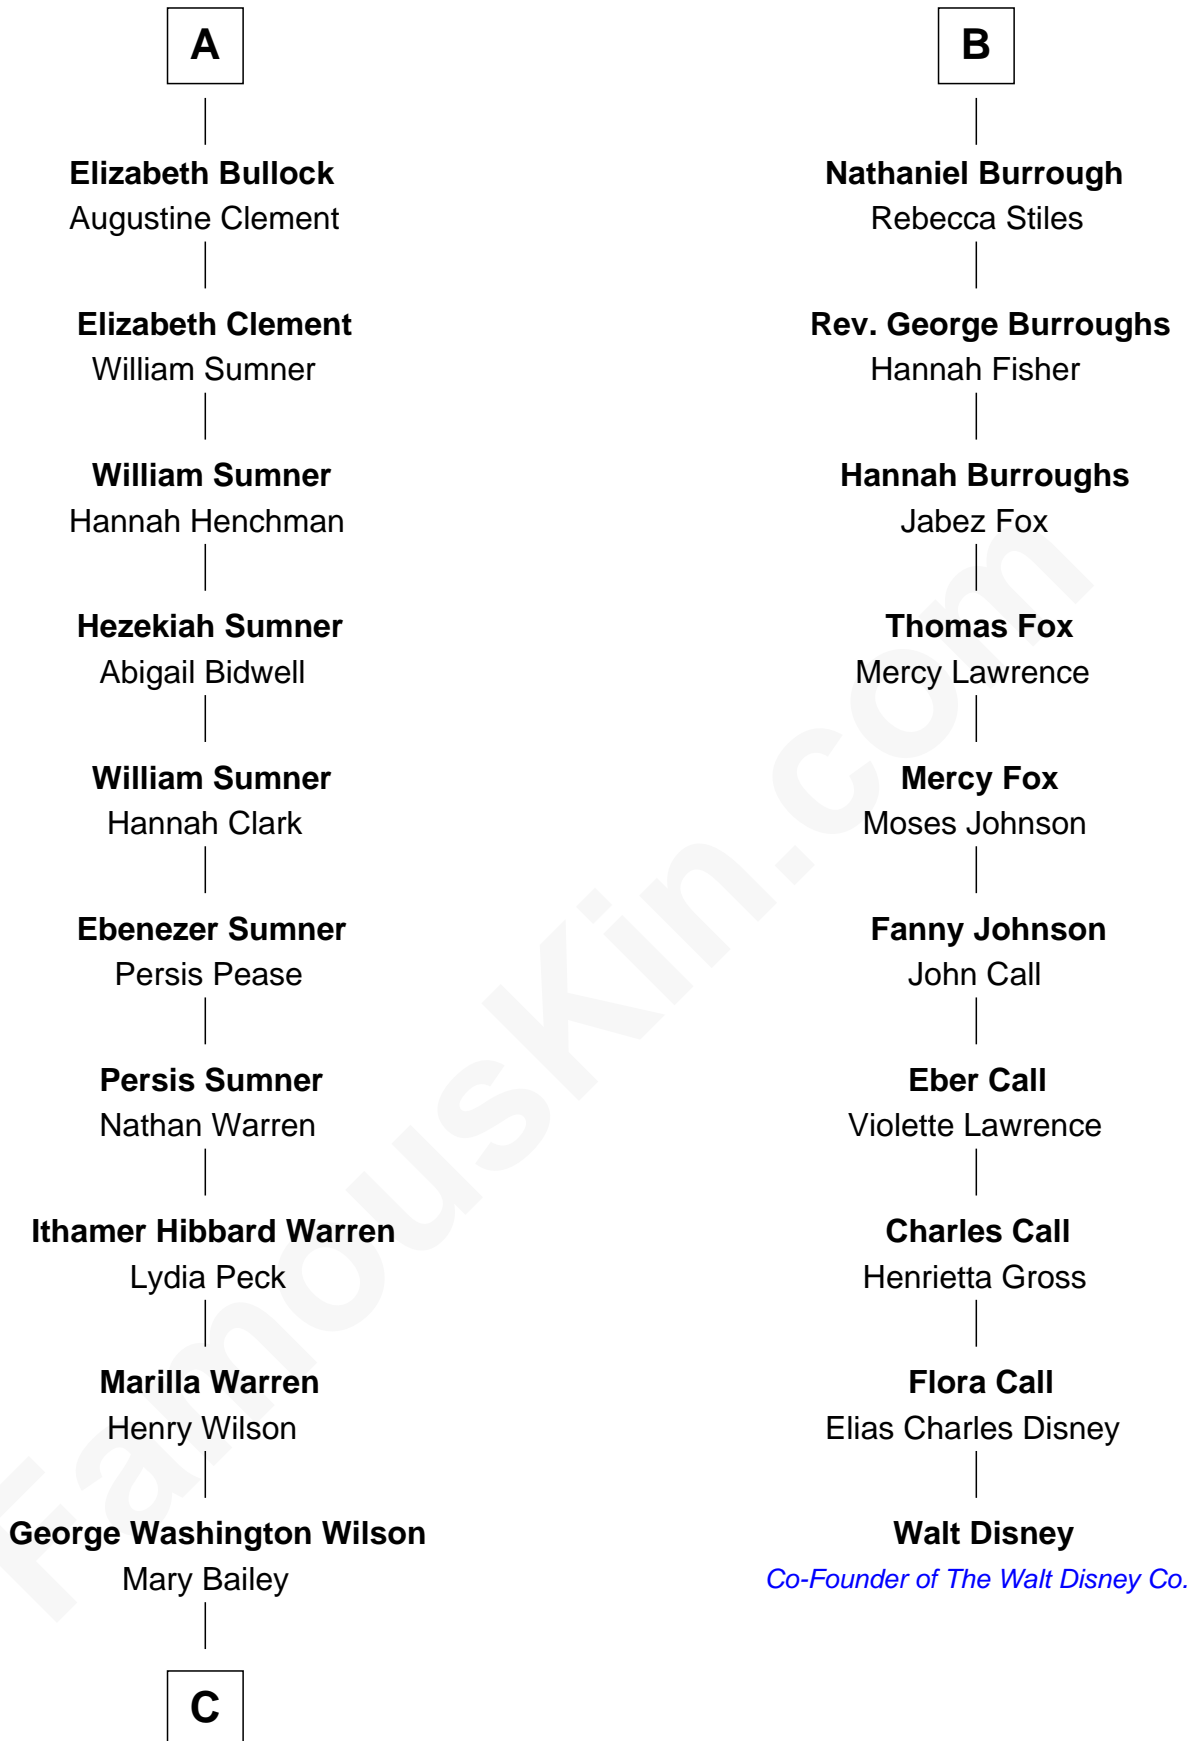

# FamousKin.com Relationship Chart of

**Dennis Wilson**

*Co-Founder of The Beach Boys*

**16th cousin 4 times removed of**

**Walt Disney**

*Co-Founder of The Walt Disney Company*

**C**

—  
**William Henry Wilson**

Alta Lenora Chitwood

—  
**William Coral Wilson**

Edith Sophia Sthole

—  
**Murray Gage Wilson**

Audree Neva Korthof

—  
**Dennis Wilson**

*Co-Founder of The Beach Boys*

FamousKin.com