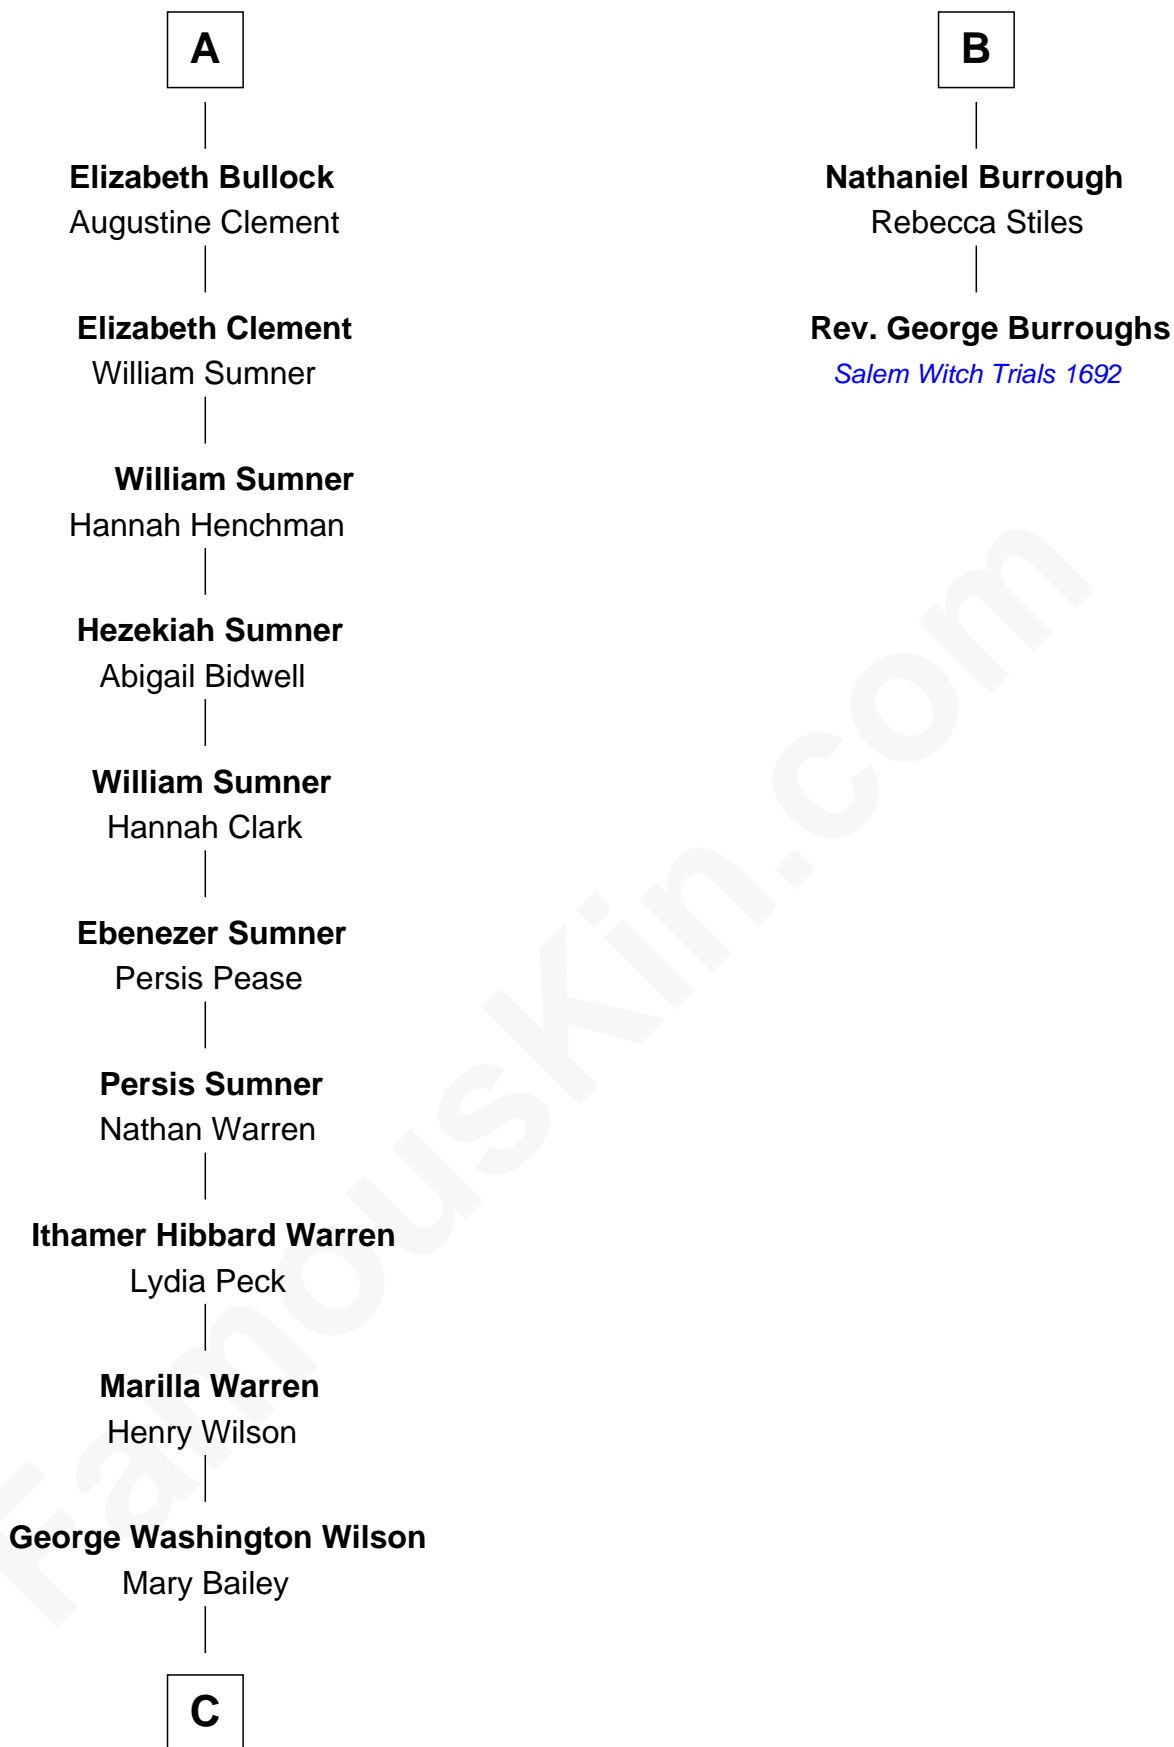

## Relationship Chart of

### Dennis Wilson

Co-Founder of The Beach Boys

8th cousin 12 times removed of

**Rev. George Burroughs**

Executed for Witchcraft, Salem 1692

**C**

—  
**William Henry Wilson**

Alta Lenora Chitwood