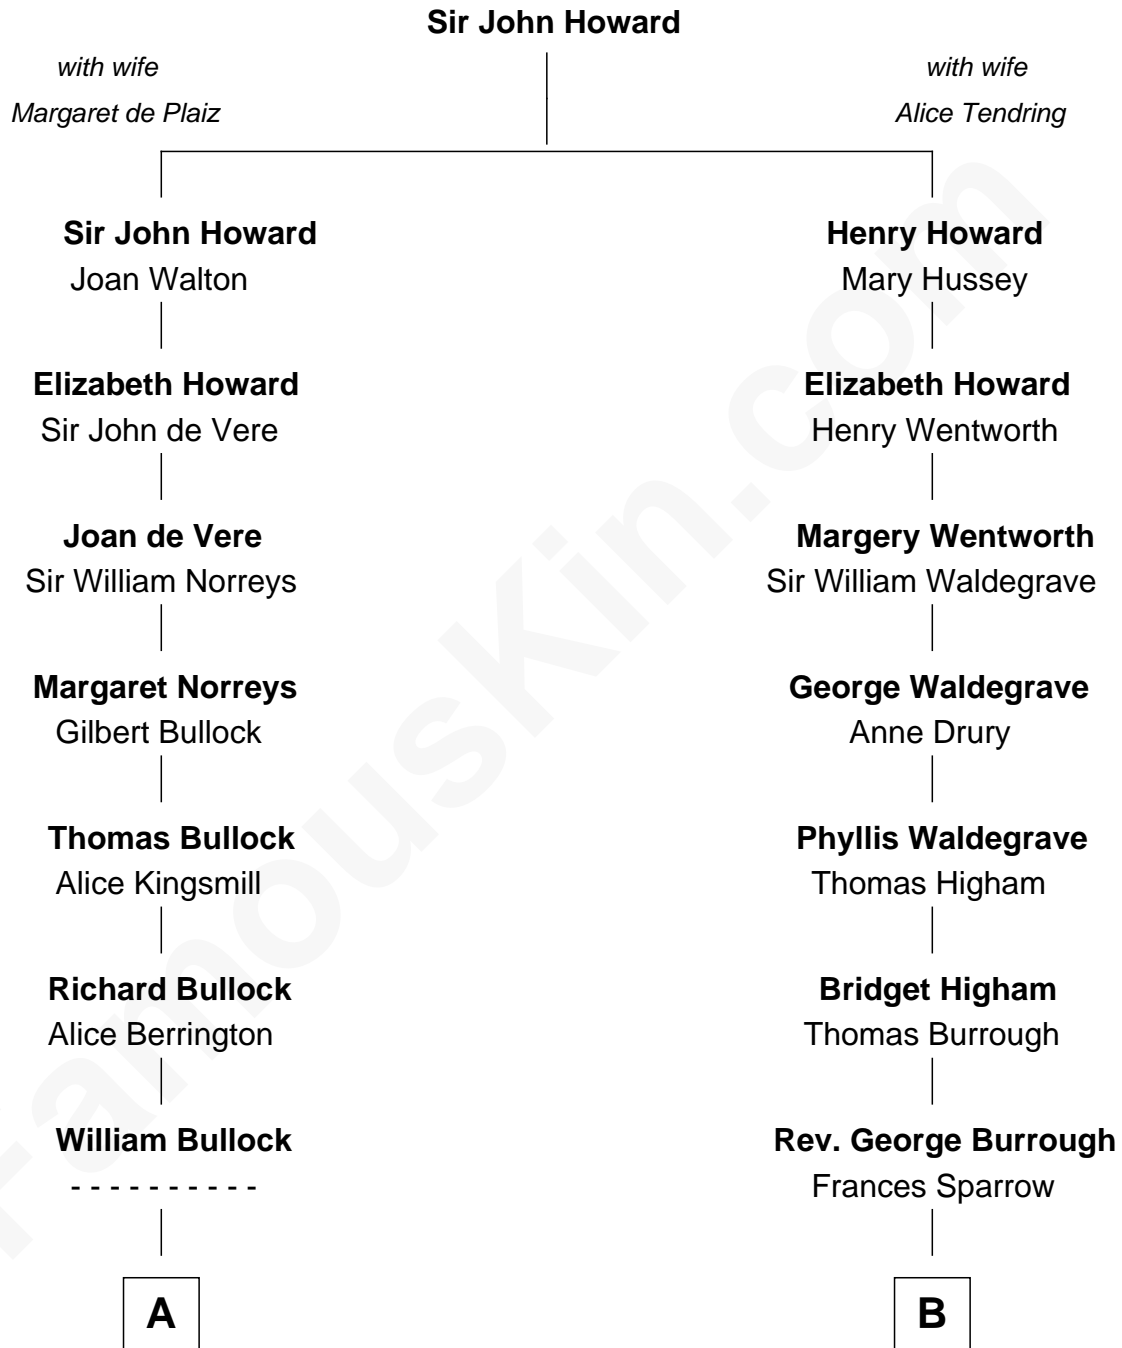

## Relationship Chart of

### Dennis Wilson

Co-Founder of The Beach Boys

8th cousin 12 times removed of

**Rev. George Burroughs**

Executed for Witchcraft, Salem 1692

**C**

—  
**William Henry Wilson**

Alta Lenora Chitwood