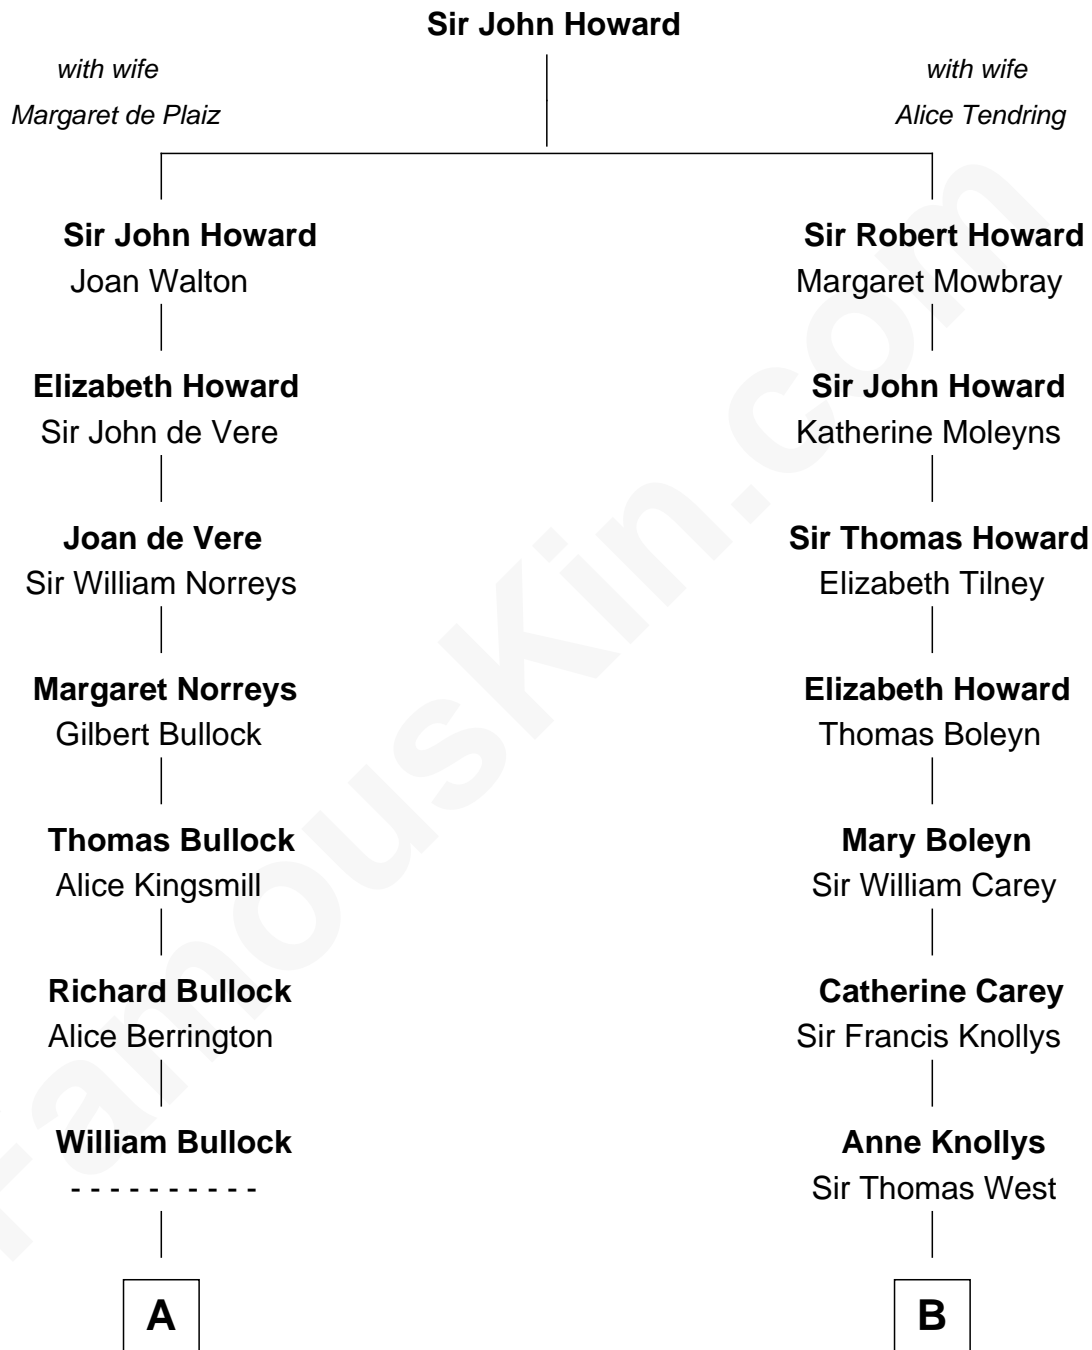

# FamousKin.com Relationship Chart of

**Dennis Wilson**

*Co-Founder of The Beach Boys*

**18th cousin 2 times removed of**

**Nelson Rockefeller**

*41st U.S. Vice-President*

**C**

**William Henry Wilson**  
Alta Lenora Chitwood

**William Coral Wilson**  
Edith Sophia Sthole

**Murray Gage Wilson**  
Audree Neva Korthof

**Dennis Wilson**  
*Co-Founder of The Beach Boys*

**D**

**John Davison Rockefeller**  
Abby Greene Aldrich

**Nelson Rockefeller**  
*41st U.S. Vice-President*