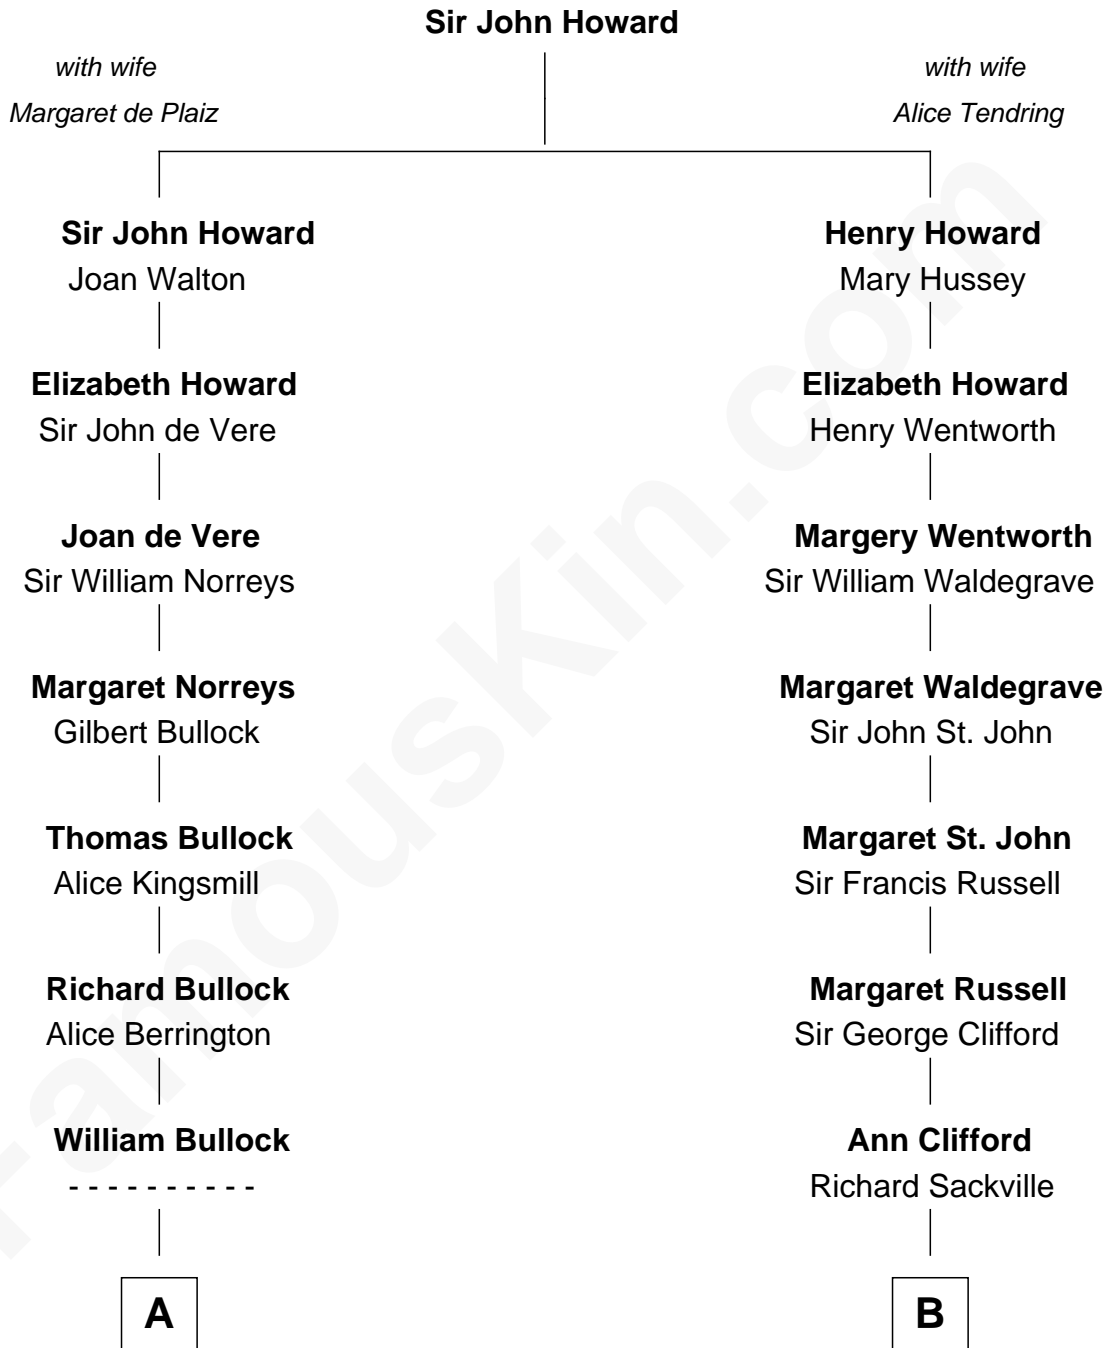

FamousKin.com

Relationship Chart of

Dennis Wilson

Co-Founder of The Beach Boys

17th cousin 3 times removed of

Camilla Parker Bowles

Queen Consort of the United Kingdom