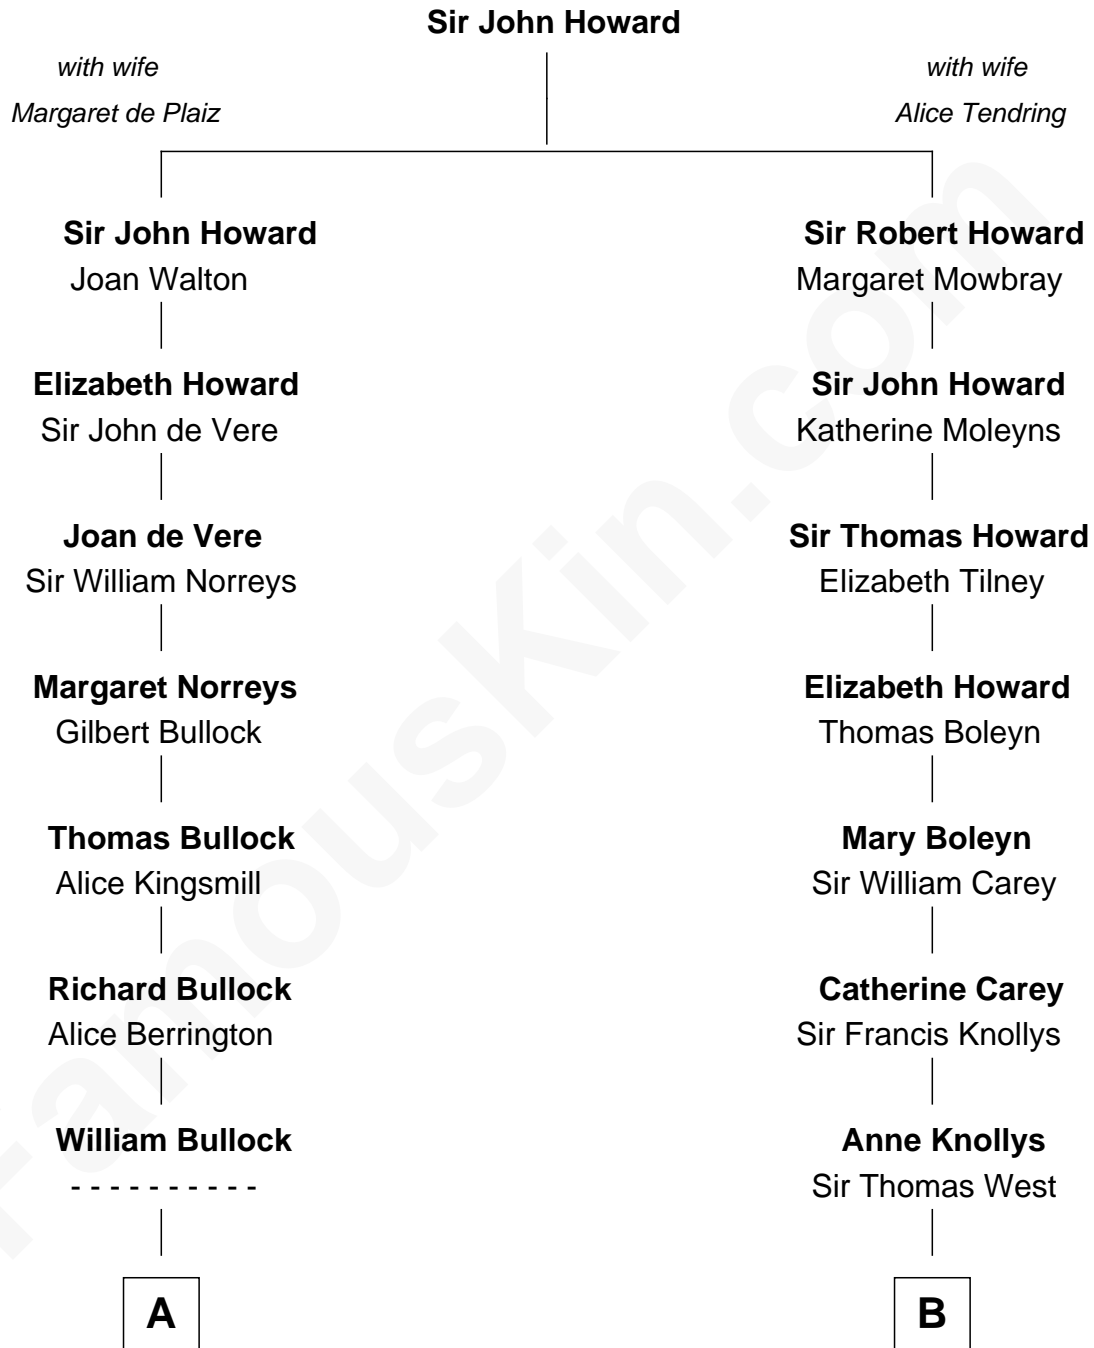

FamousKin.com Relationship Chart of

Dennis Wilson

Co-Founder of The Beach Boys

20th cousin of

Gretchen Mol

TV and Movie Actress

C

William Henry Wilson
Alta Lenora Chitwood