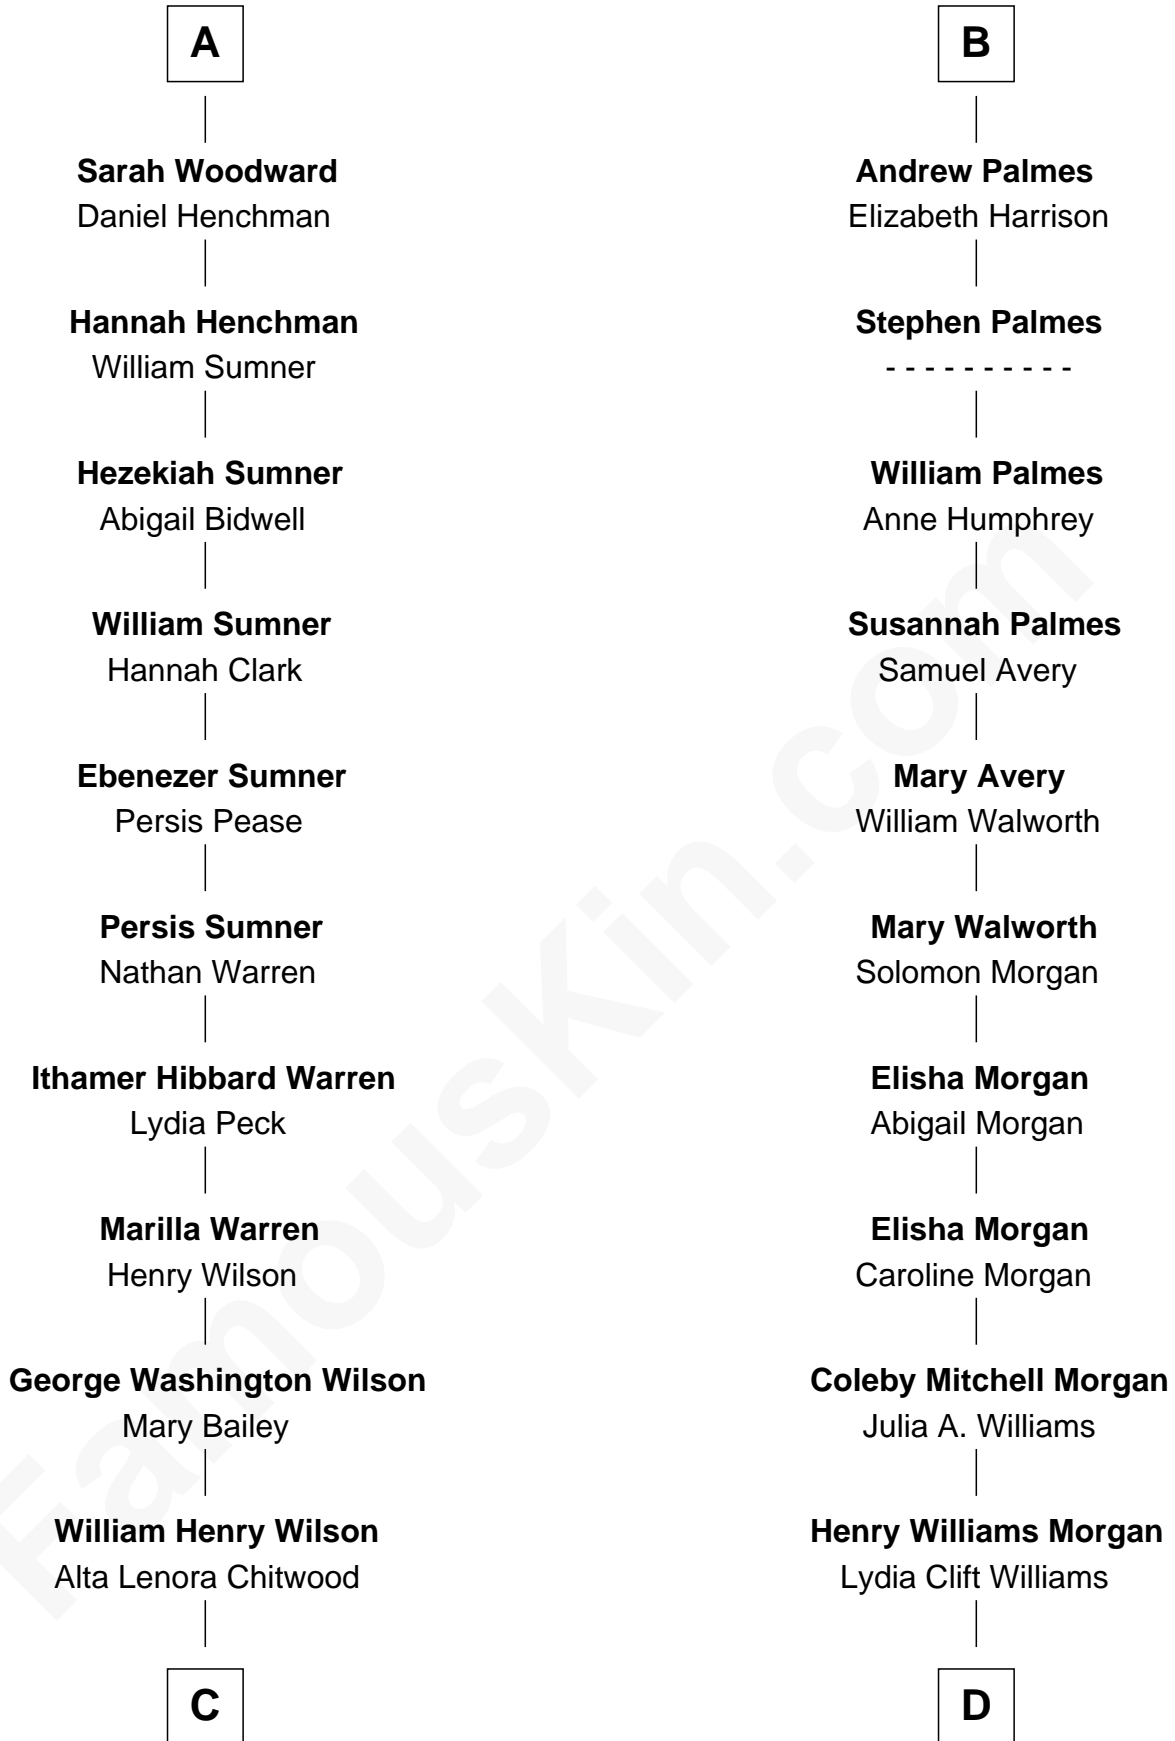

FamousKin.com Relationship Chart of

Dennis Wilson

Co-Founder of The Beach Boys

19th cousin 1 time removed of

Gretchen Mol

TV and Movie Actress

Sir Walter Devereux

Elizabeth Bromwich

Elizabeth Devereux

John Milborne

Simon Milborne

Jane Baskerville

Anne Milborne

William Rudhall

John Rudhall

Isabella Whittington

Elizabeth Merbery

Sir Walter Devereux

Anne Ferrers

Elizabeth Devereux

Sir Richard Corbet

Sir Robert Corbet

Elizabeth Vernon

Sir Roger Corbet

Anne Windsor

Margaret Corbet

Sir Francis Palmes

Sir Francis Palmes

Mary Hadnall

B

Gretchen Mol photo by [U.S. National Archives](#)