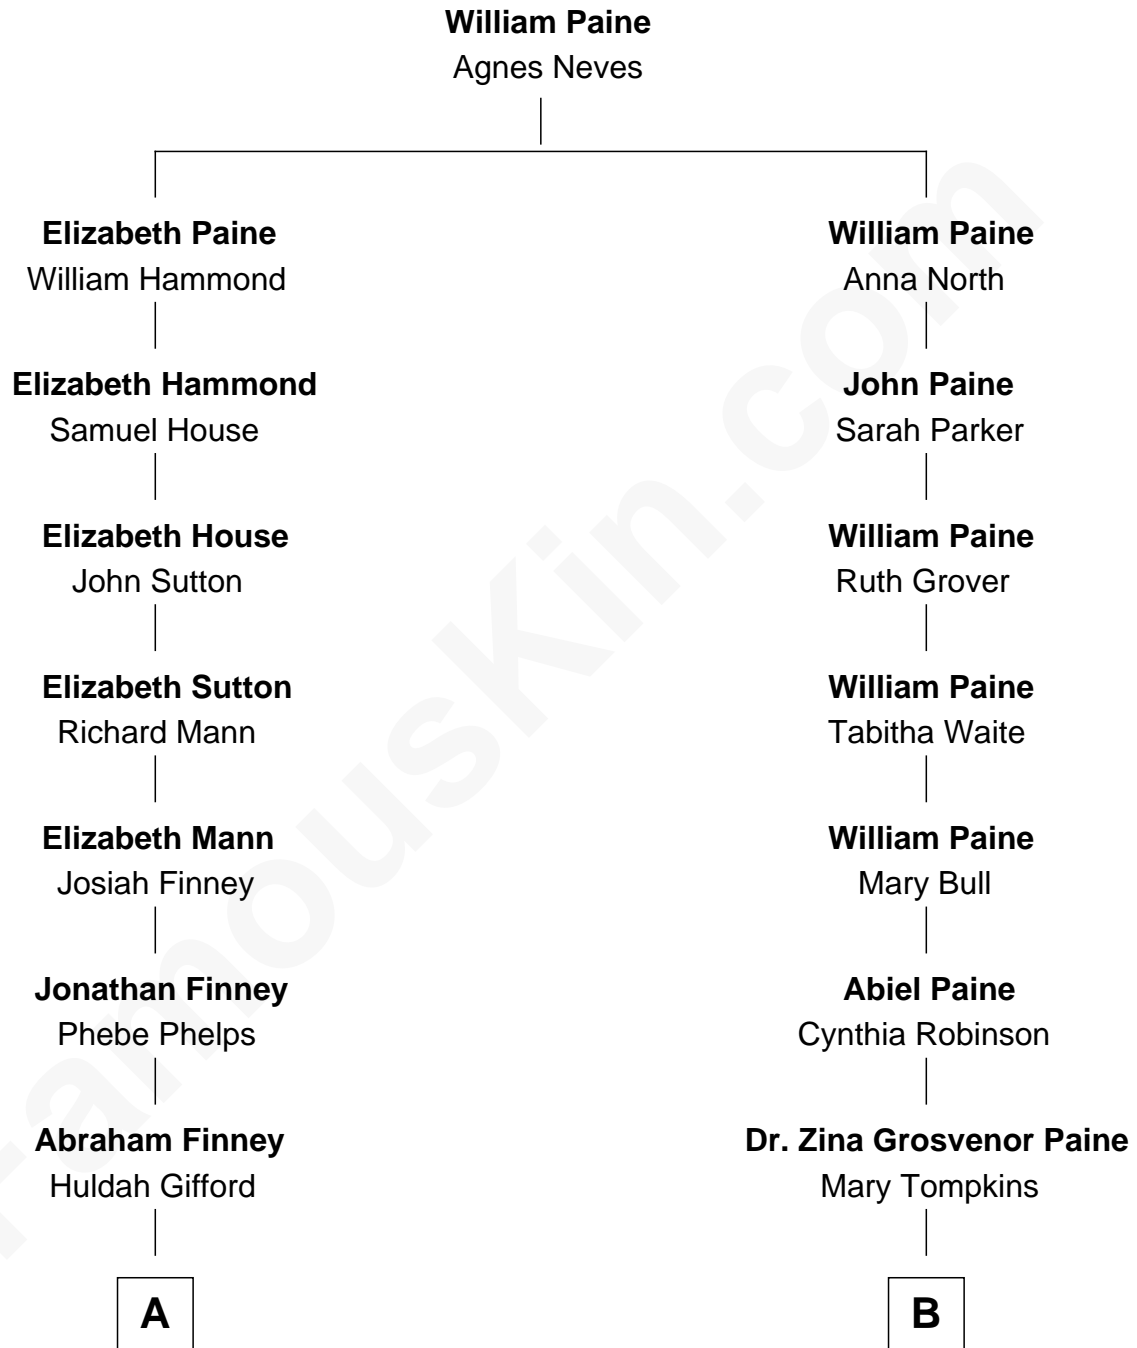

# FamousKin.com Relationship Chart of

**Dennis Wilson**

*Co-Founder of The Beach Boys*

9th cousin 3 times removed of

**Charles M. Dale**

*66th Governor of New Hampshire*

**A**

**Abraham Finney**

-----

Probable

**Eli Barnum Finney**  
Ellen Celia Coughlin

**Albert H. Finney**  
Elnora Brass

**Ruth Edna Finney**  
Carl Arie Korthof

**Audree Neva Korthof**  
Murray Gage Wilson

**Dennis Wilson**  
*Co-Founder of The Beach Boys*

**B**

**Nathaniel Tompkins Paine**

Martha Mariah Milby

**Maud Paine**  
Fred Vernon Dale

**Charles M. Dale**  
*66th Governor of New Hampshire*

FamousKin.com