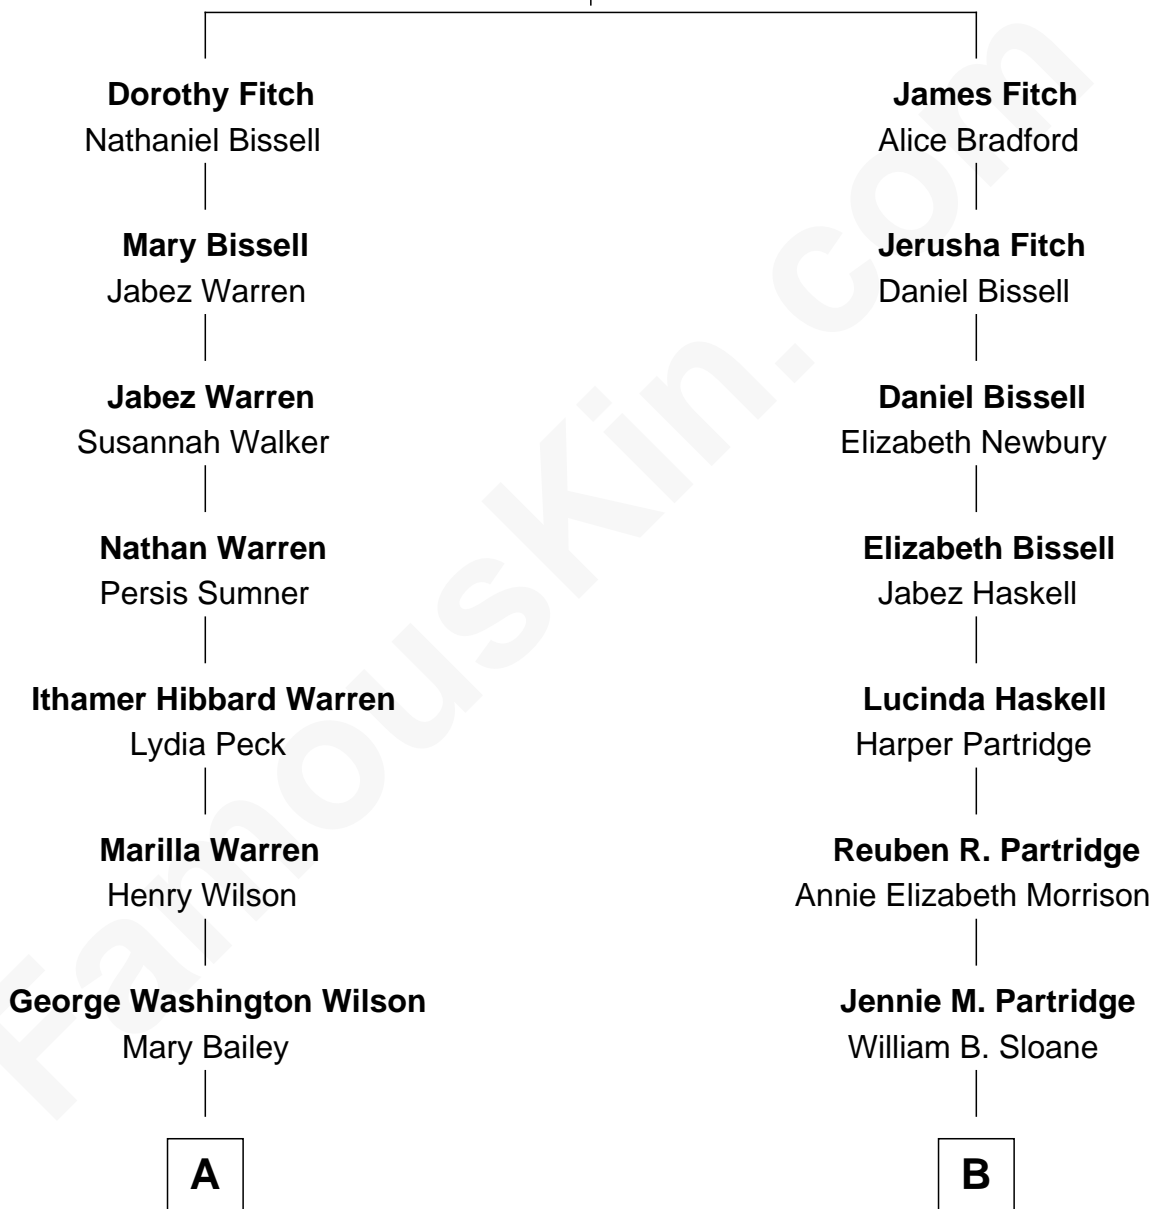

# FamousKin.com Relationship Chart of

**Dennis Wilson**

*Co-Founder of The Beach Boys*

9th cousin 1 time removed of

**Diane Brewster**

*TV and Movie Actress*

**Rev. James Fitch**

Abigail Whitfield

**A**

**William Henry Wilson**

Alta Lenora Chitwood

**William Coral Wilson**

Edith Sophia Sthole

**Murray Gage Wilson**

Audree Neva Korthof

**Dennis Wilson**

*Co-Founder of The Beach Boys*

**B**

**Grace Anna Sloane**

Reginald Raymond Brewster

**Phillip Sloane Brewster**

Geraldine Craddock

**Diane Brewster**

*TV and Movie Actress*