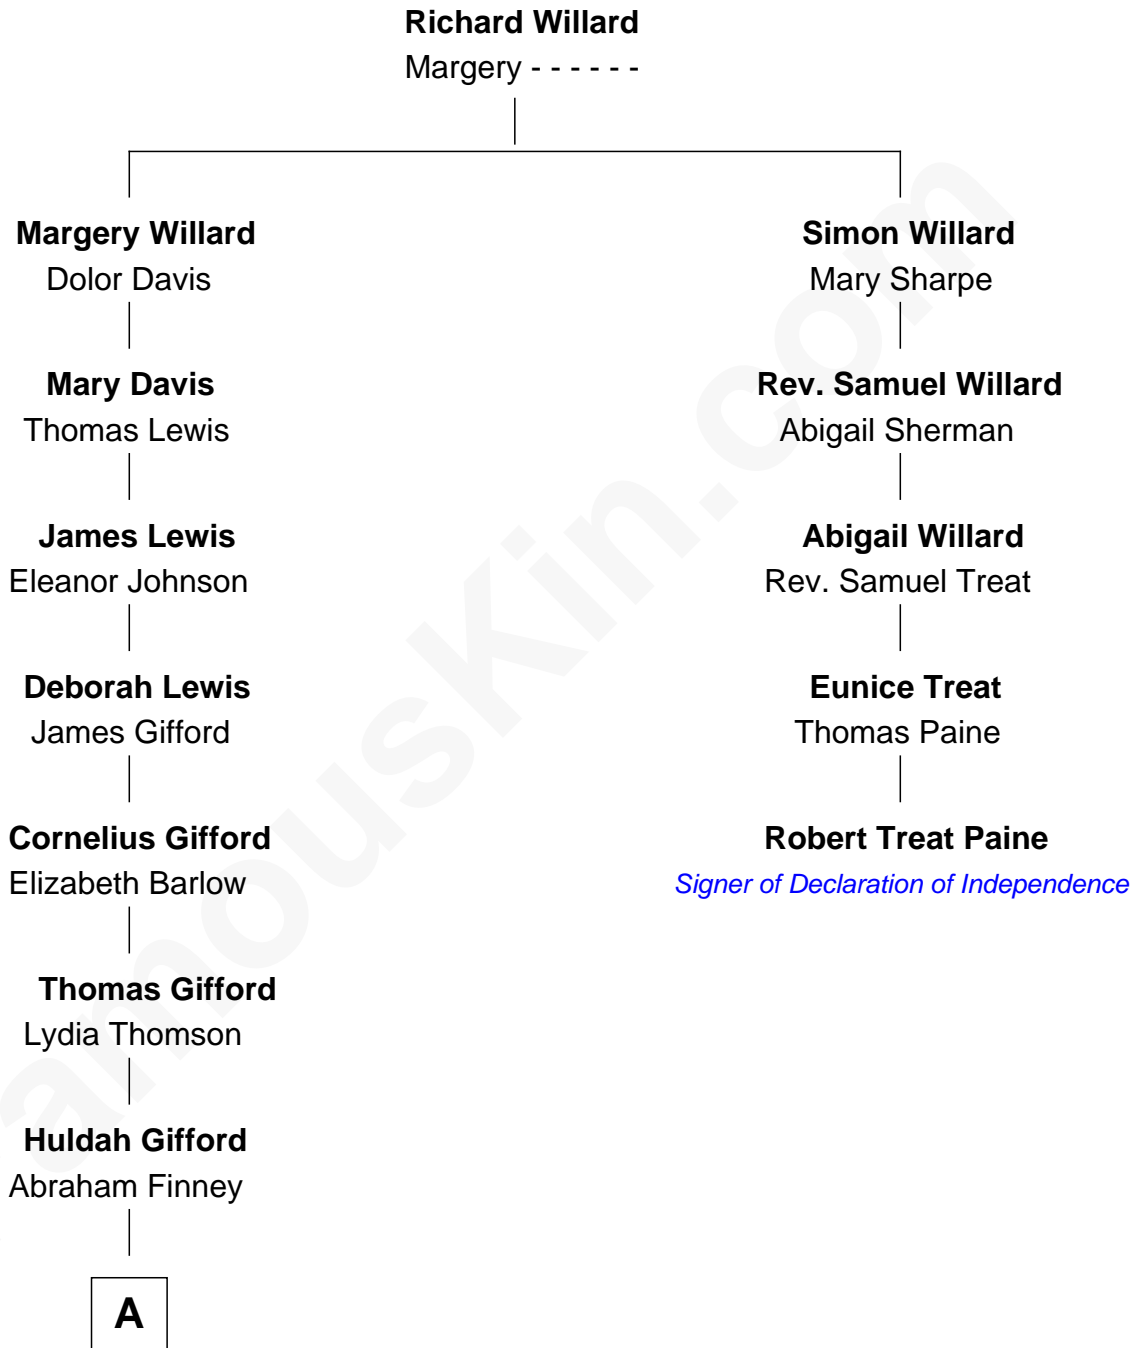

FamousKin.com

Relationship Chart of

Dennis Wilson

Co-Founder of The Beach Boys

4th cousin 8 times removed of

Robert Treat Paine

Signer of the Declaration of Independence

A

Abraham Finney

Probable

Eli Barnum Finney
Ellen Celia Coughlin

Albert H. Finney
Elnora Brass

Ruth Edna Finney
Carl Arie Korthof

Audree Neva Korthof
Murray Gage Wilson

Dennis Wilson
Co-Founder of The Beach Boys