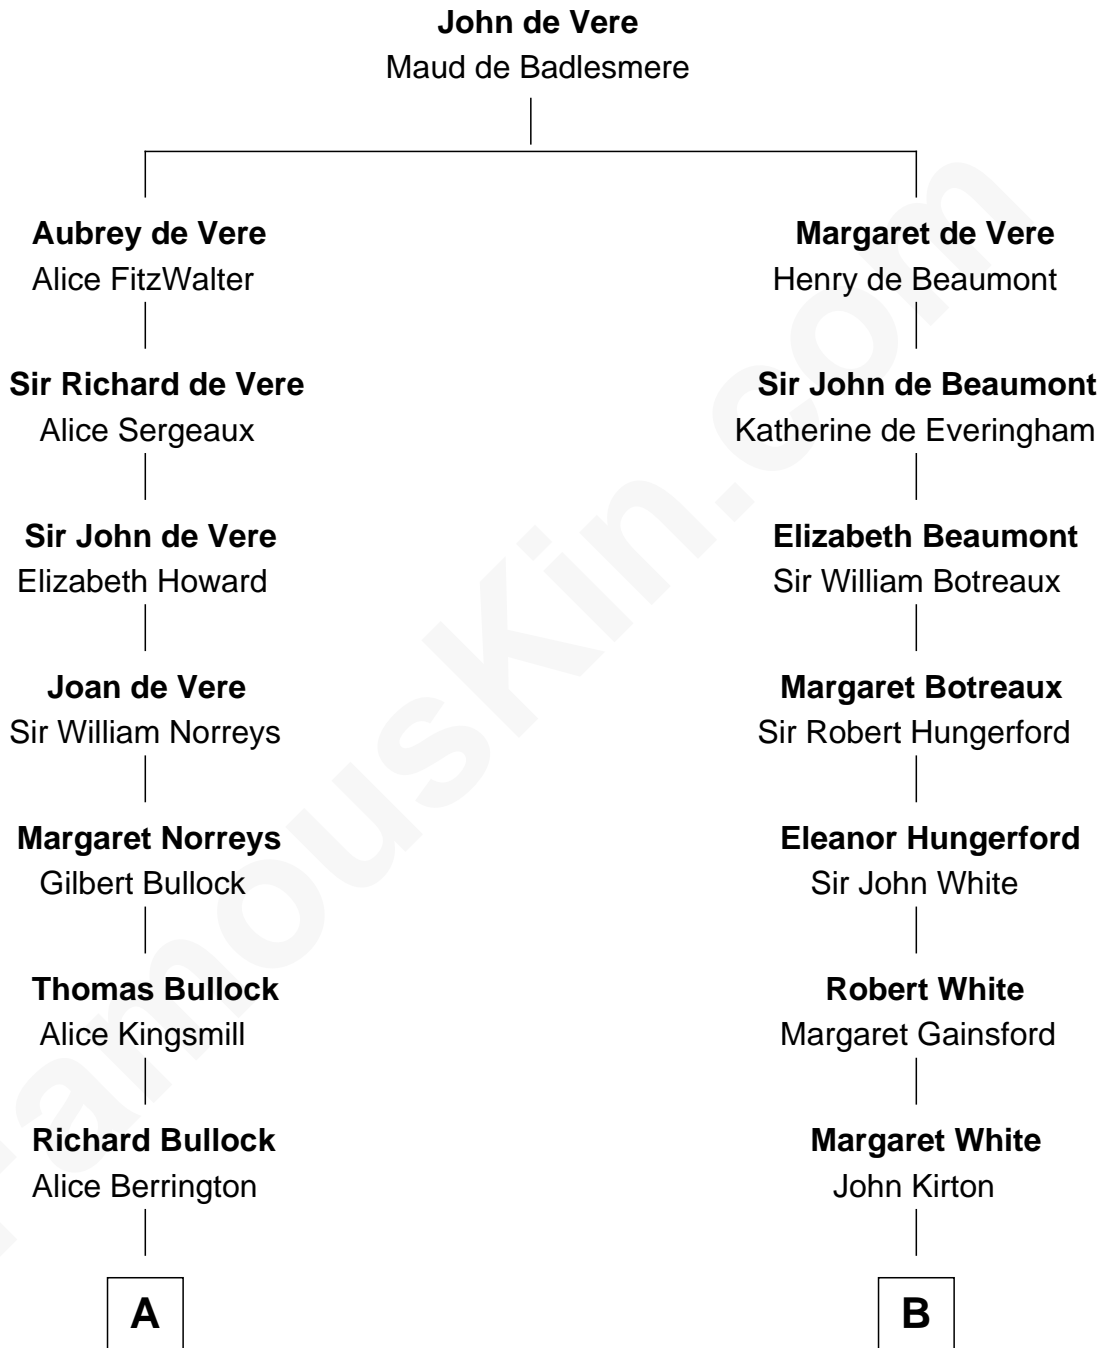

## Relationship Chart of

### Dennis Wilson

*Co-Founder of The Beach Boys*

17th cousin 4 times removed of

### Sir Charles Tupper

*6th Prime Minister of Canada*

**C**

George Washington Wilson

Mary Bailey

William Henry Wilson

Alta Lenora Chitwood

William Coral Wilson