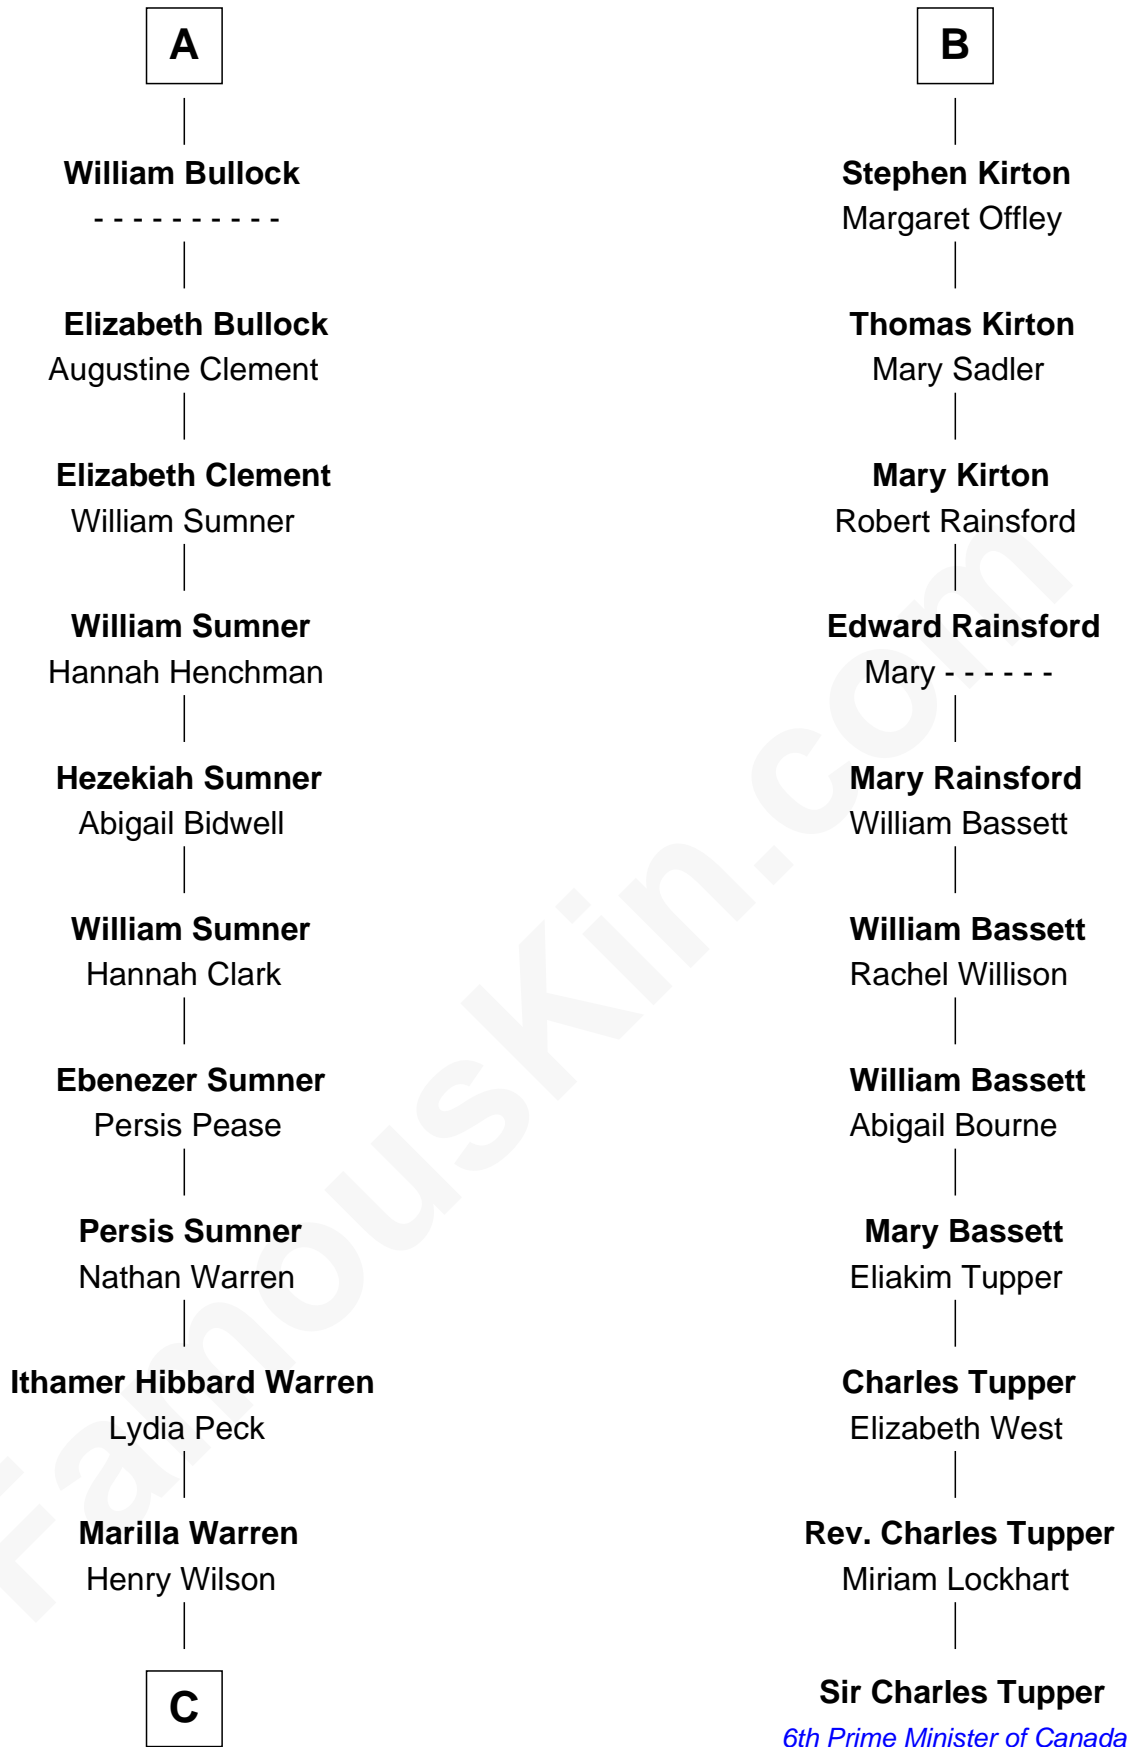

## Relationship Chart of

### Dennis Wilson

*Co-Founder of The Beach Boys*

17th cousin 4 times removed of

### Sir Charles Tupper

*6th Prime Minister of Canada*

**C**

George Washington Wilson

Mary Bailey

William Henry Wilson

Alta Lenora Chitwood

William Coral Wilson