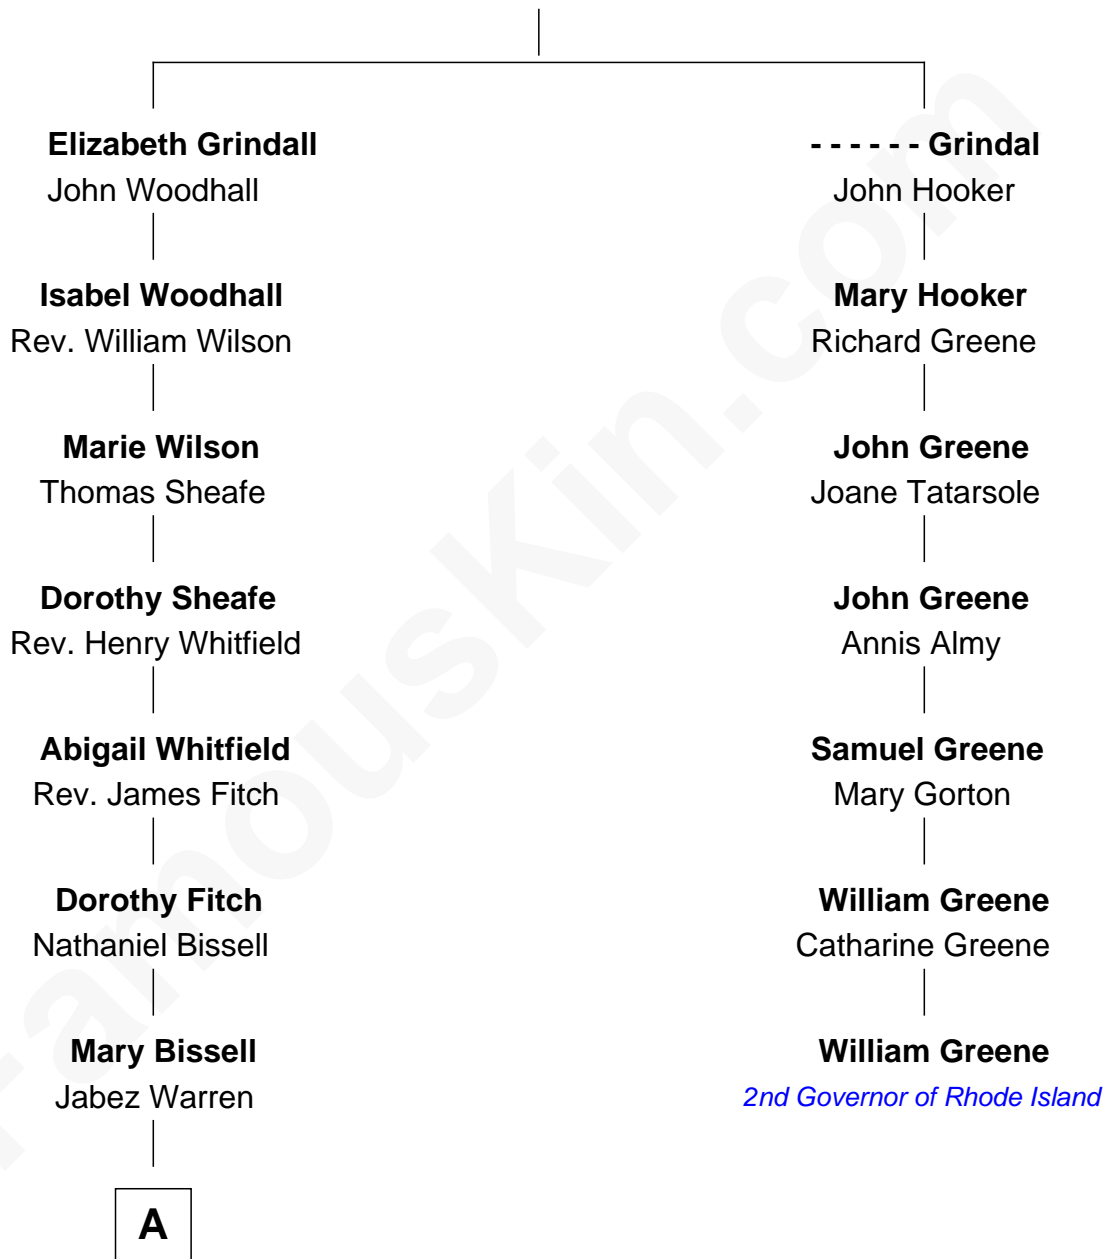

FamousKin.com Relationship Chart of

Dennis Wilson

Co-Founder of The Beach Boys

6th cousin 9 times removed of

William Greene

2nd Governor of Rhode Island

William Grindall

A

—
Jabez Warren
Susannah Walker

—
Nathan Warren
Persis Sumner

—
Ithamer Hibbard Warren
Lydia Peck

—
Marilla Warren
Henry Wilson

—
George Washington Wilson
Mary Bailey

—
William Henry Wilson
Alta Lenora Chitwood