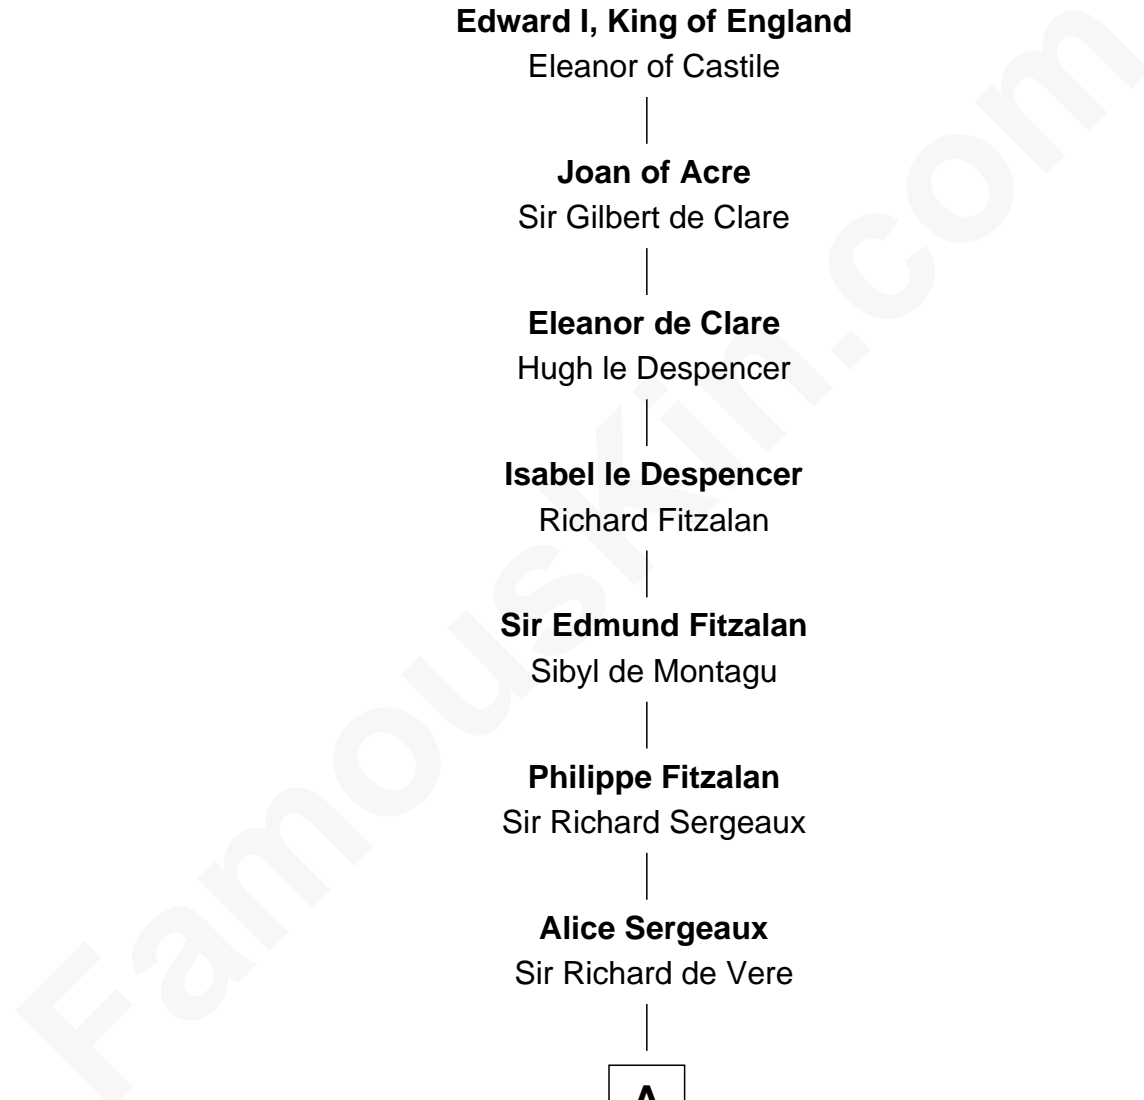

FamousKin.com Relationship Chart of

Dennis Wilson

Co-Founder of The Beach Boys

25th Great-grandson of

King Henry III

King of England

King Henry III

Eleanor of Provence

Edward I, King of England

Eleanor of Castile

Joan of Acre

Sir Gilbert de Clare

Eleanor de Clare

Hugh le Despencer

Isabel le Despencer

Richard Fitzalan

Sir Edmund Fitzalan

Sibyl de Montagu

Philippe Fitzalan

Sir Richard Sergeaux

Alice Sergeaux

Sir Richard de Vere

A

A