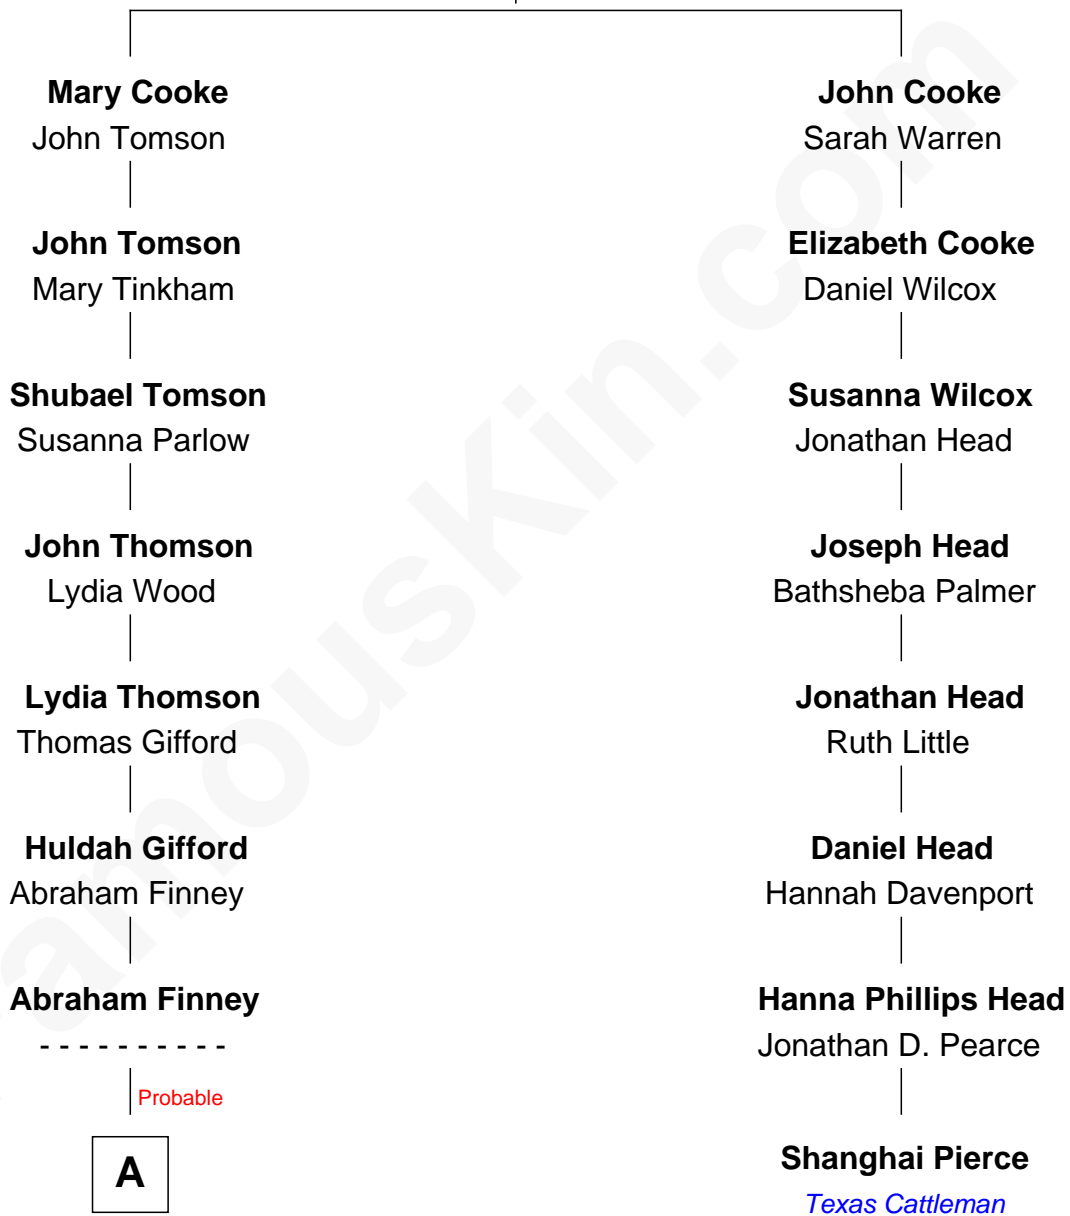

FamousKin.com Relationship Chart of

Dennis Wilson

Co-Founder of The Beach Boys

7th cousin 4 times removed of

Shanghai Pierce

Texas Cattleman

Francis Cooke
Hester le Mahieu

A

—
Eli Barnum Finney
Ellen Celia Coughlin

—
Albert H. Finney
Elnora Brass

—
Ruth Edna Finney
Carl Arie Korthof

—
Audree Neva Korthof
Murray Gage Wilson

—
Dennis Wilson
Co-Founder of The Beach Boys