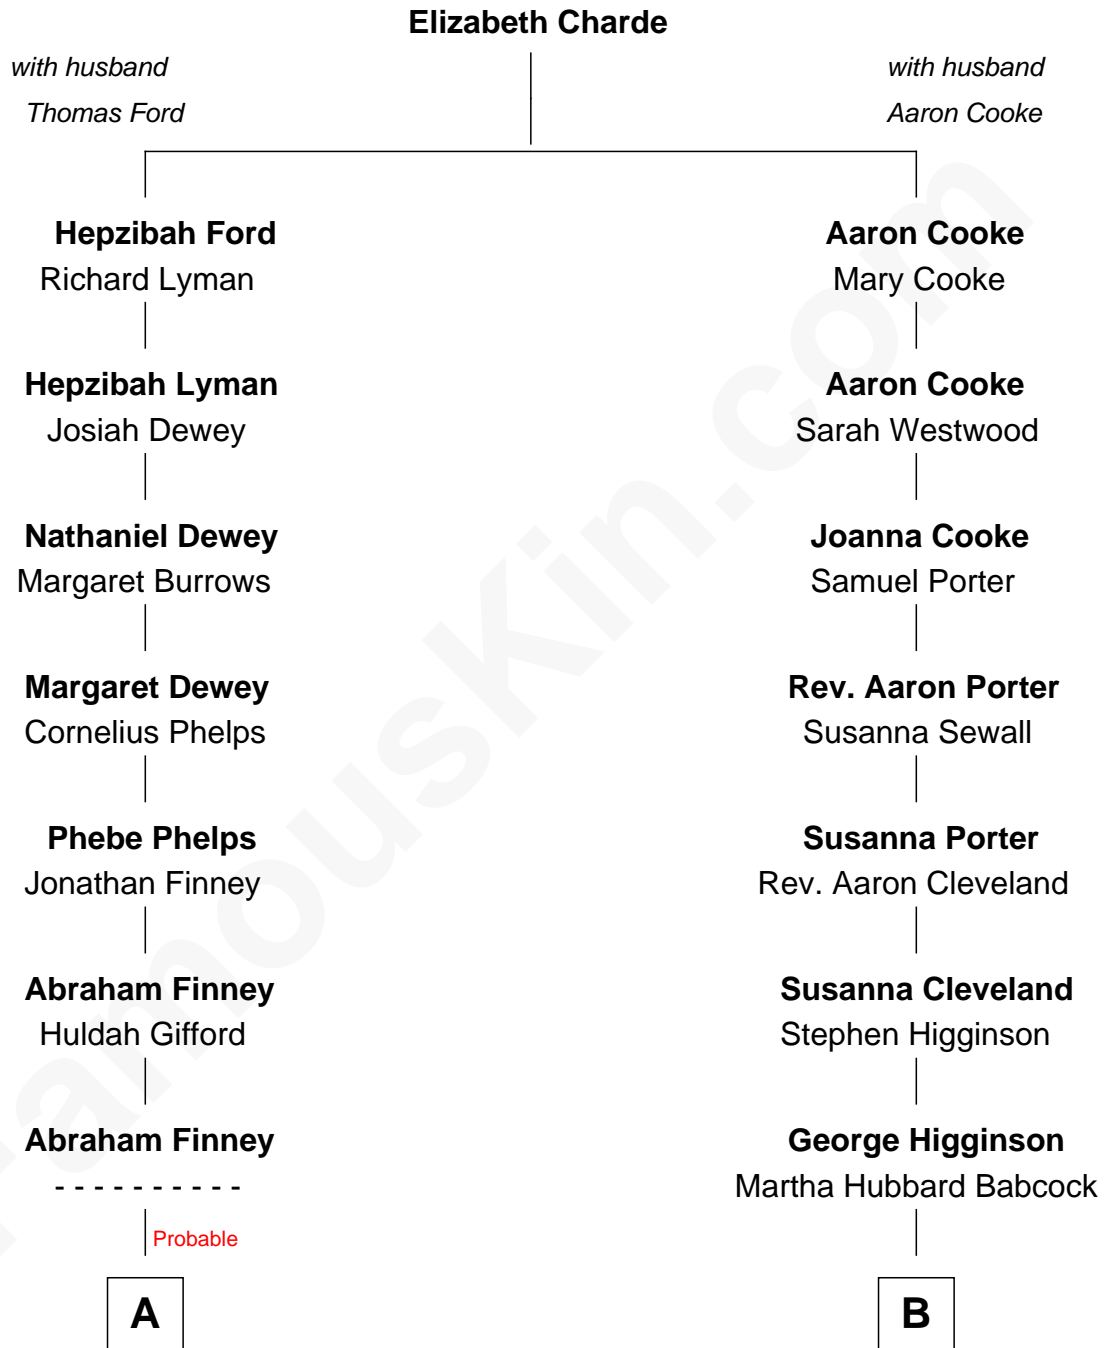

FamousKin.com

Relationship Chart of

Dennis Wilson

Co-Founder of The Beach Boys

8th cousin 3 times removed of

Henry Lee Higginson

Founder of the Boston Symphony Orchestra

A

Eli Barnum Finney
Ellen Celia Coughlin

Albert H. Finney
Elnora Brass

Ruth Edna Finney
Carl Arie Korthof

Audree Neva Korthof
Murray Gage Wilson

Dennis Wilson
Co-Founder of The Beach Boys

B

George Higginson
Mary Cabot Lee