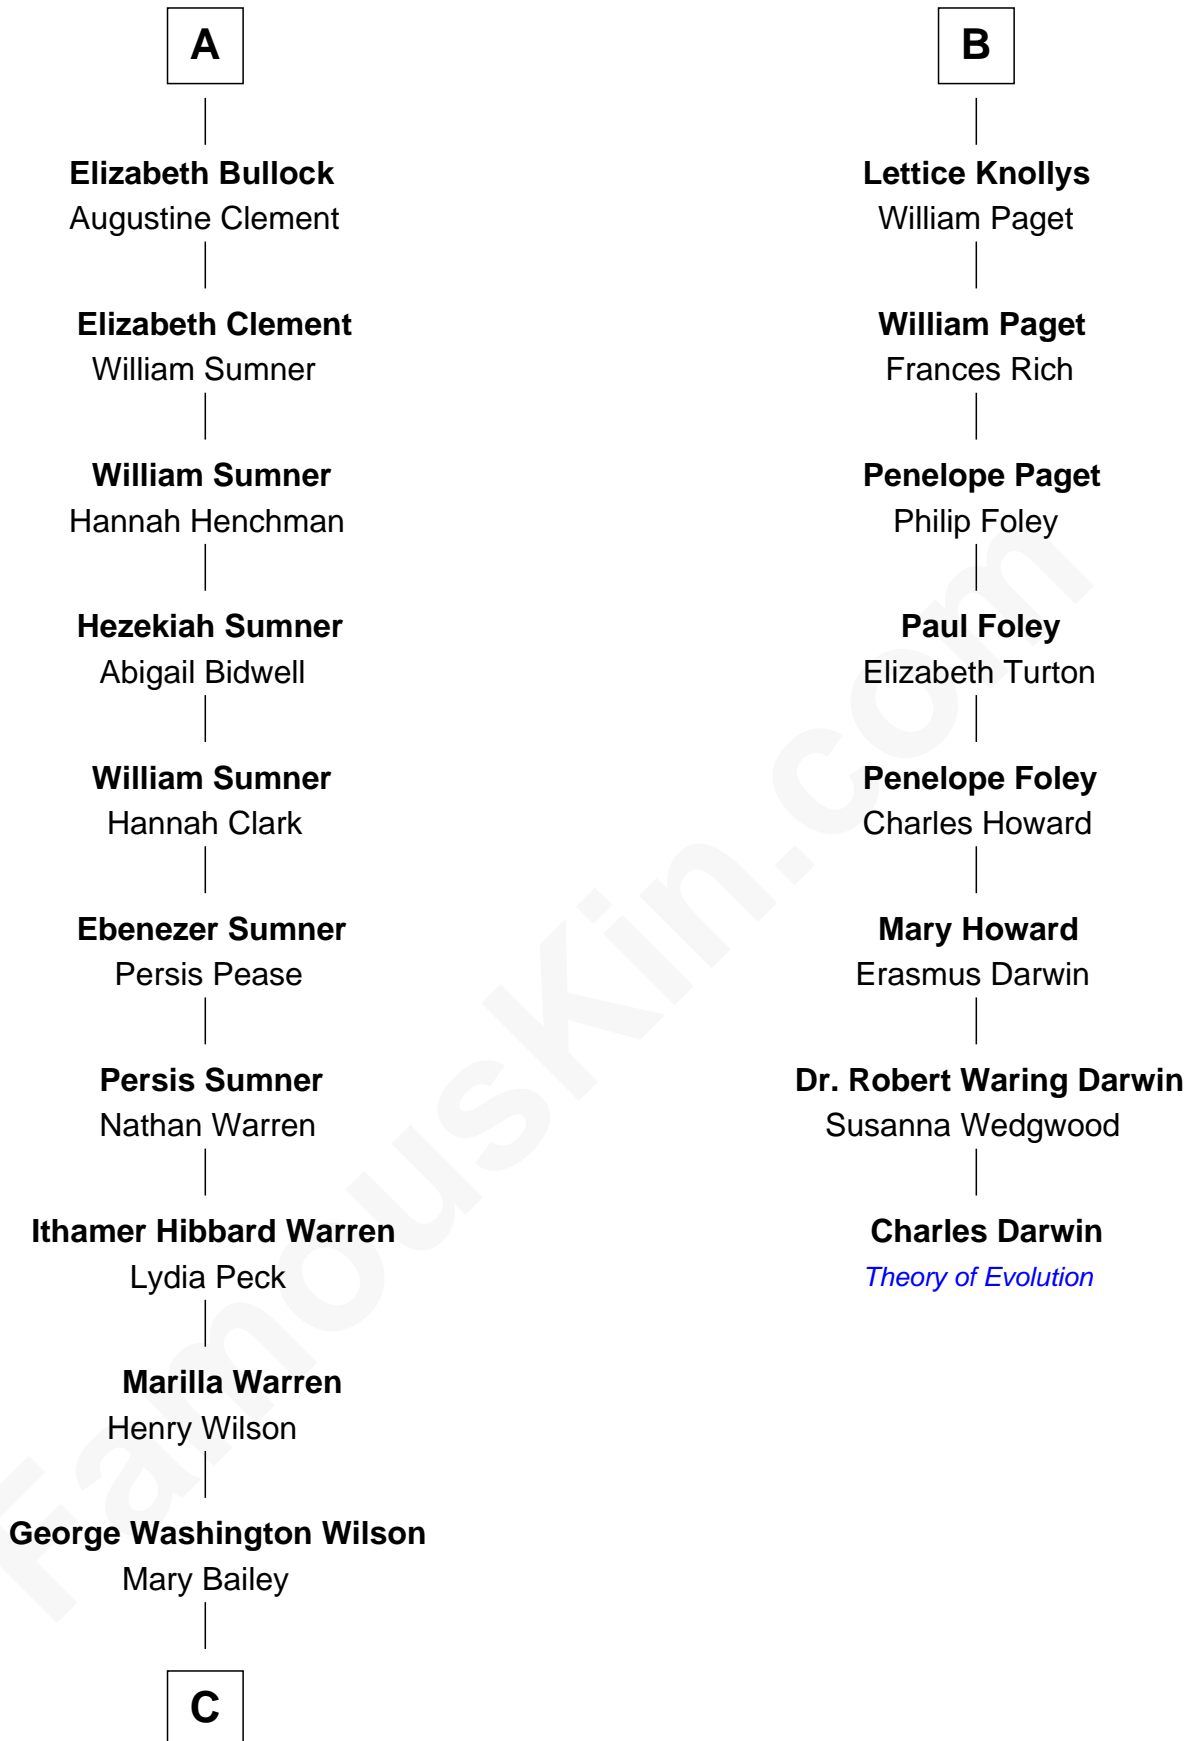

FamousKin.com Relationship Chart of

Dennis Wilson

Co-Founder of The Beach Boys

14th cousin 6 times removed of

Charles Darwin

Theory of Evolution

C

—
William Henry Wilson

Alta Lenora Chitwood

—
William Coral Wilson

Edith Sophia Sthole

—
Murray Gage Wilson

Audree Neva Korthof

—
Dennis Wilson

Co-Founder of The Beach Boys

FamousKin.com