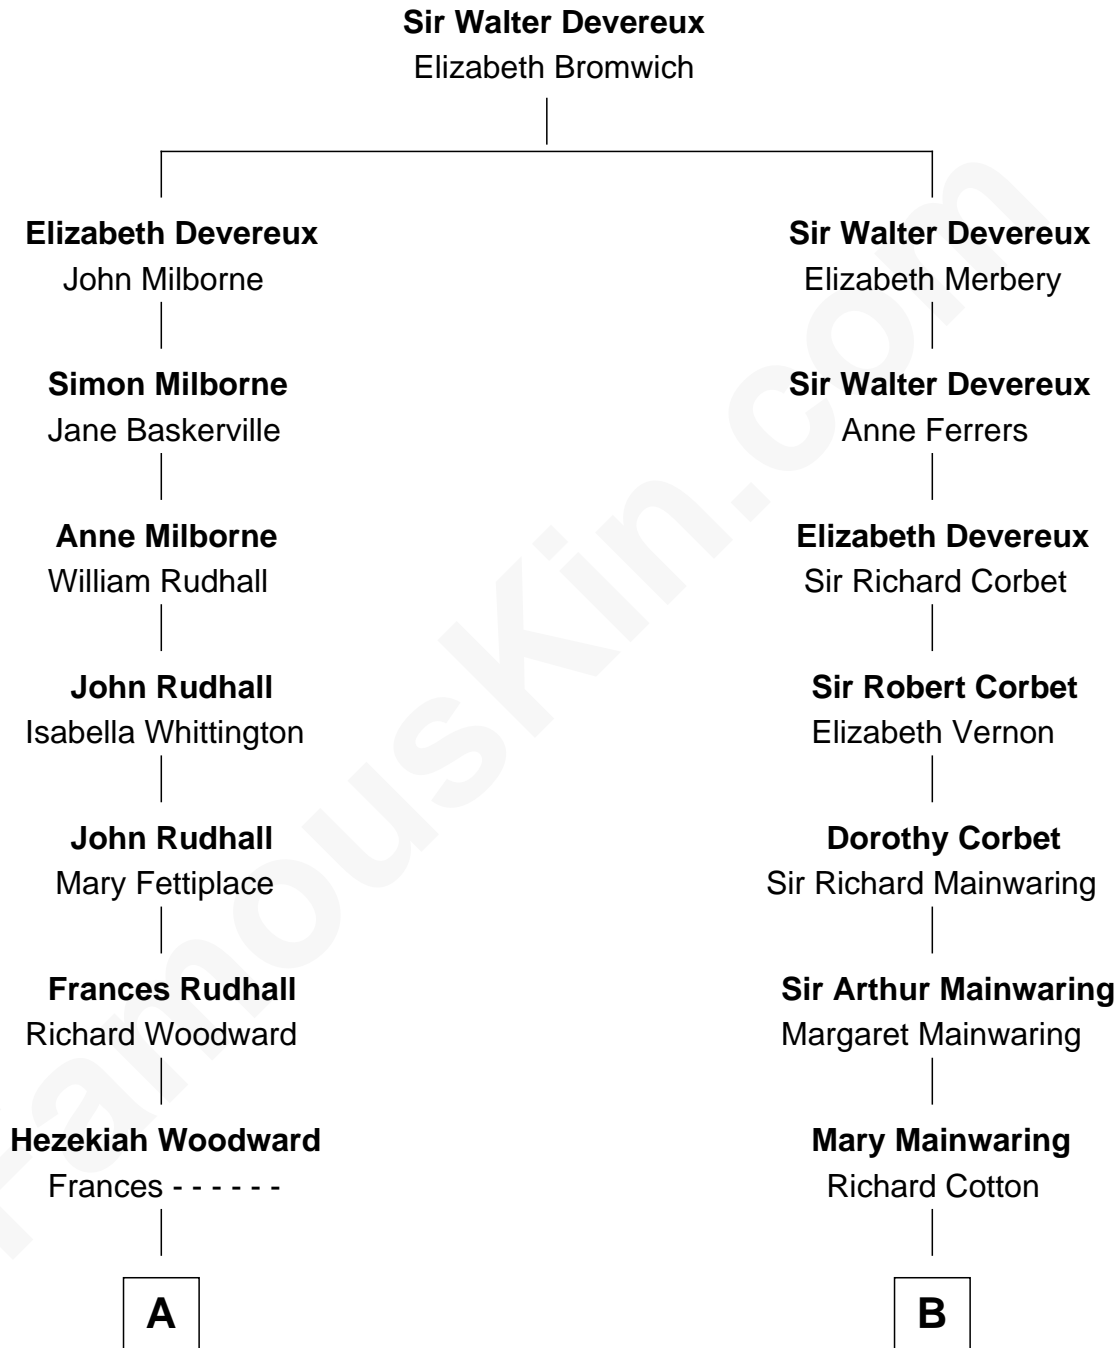

FamousKin.com Relationship Chart of

Dennis Wilson

Co-Founder of The Beach Boys

14th cousin 5 times removed of

C. W. Post

Founder of Post Cereals

C

—
William Coral Wilson

Edith Sophia Sthole

—
Murray Gage Wilson

Audree Neva Korthof

—
Dennis Wilson

Co-Founder of The Beach Boys

FamousKin.com