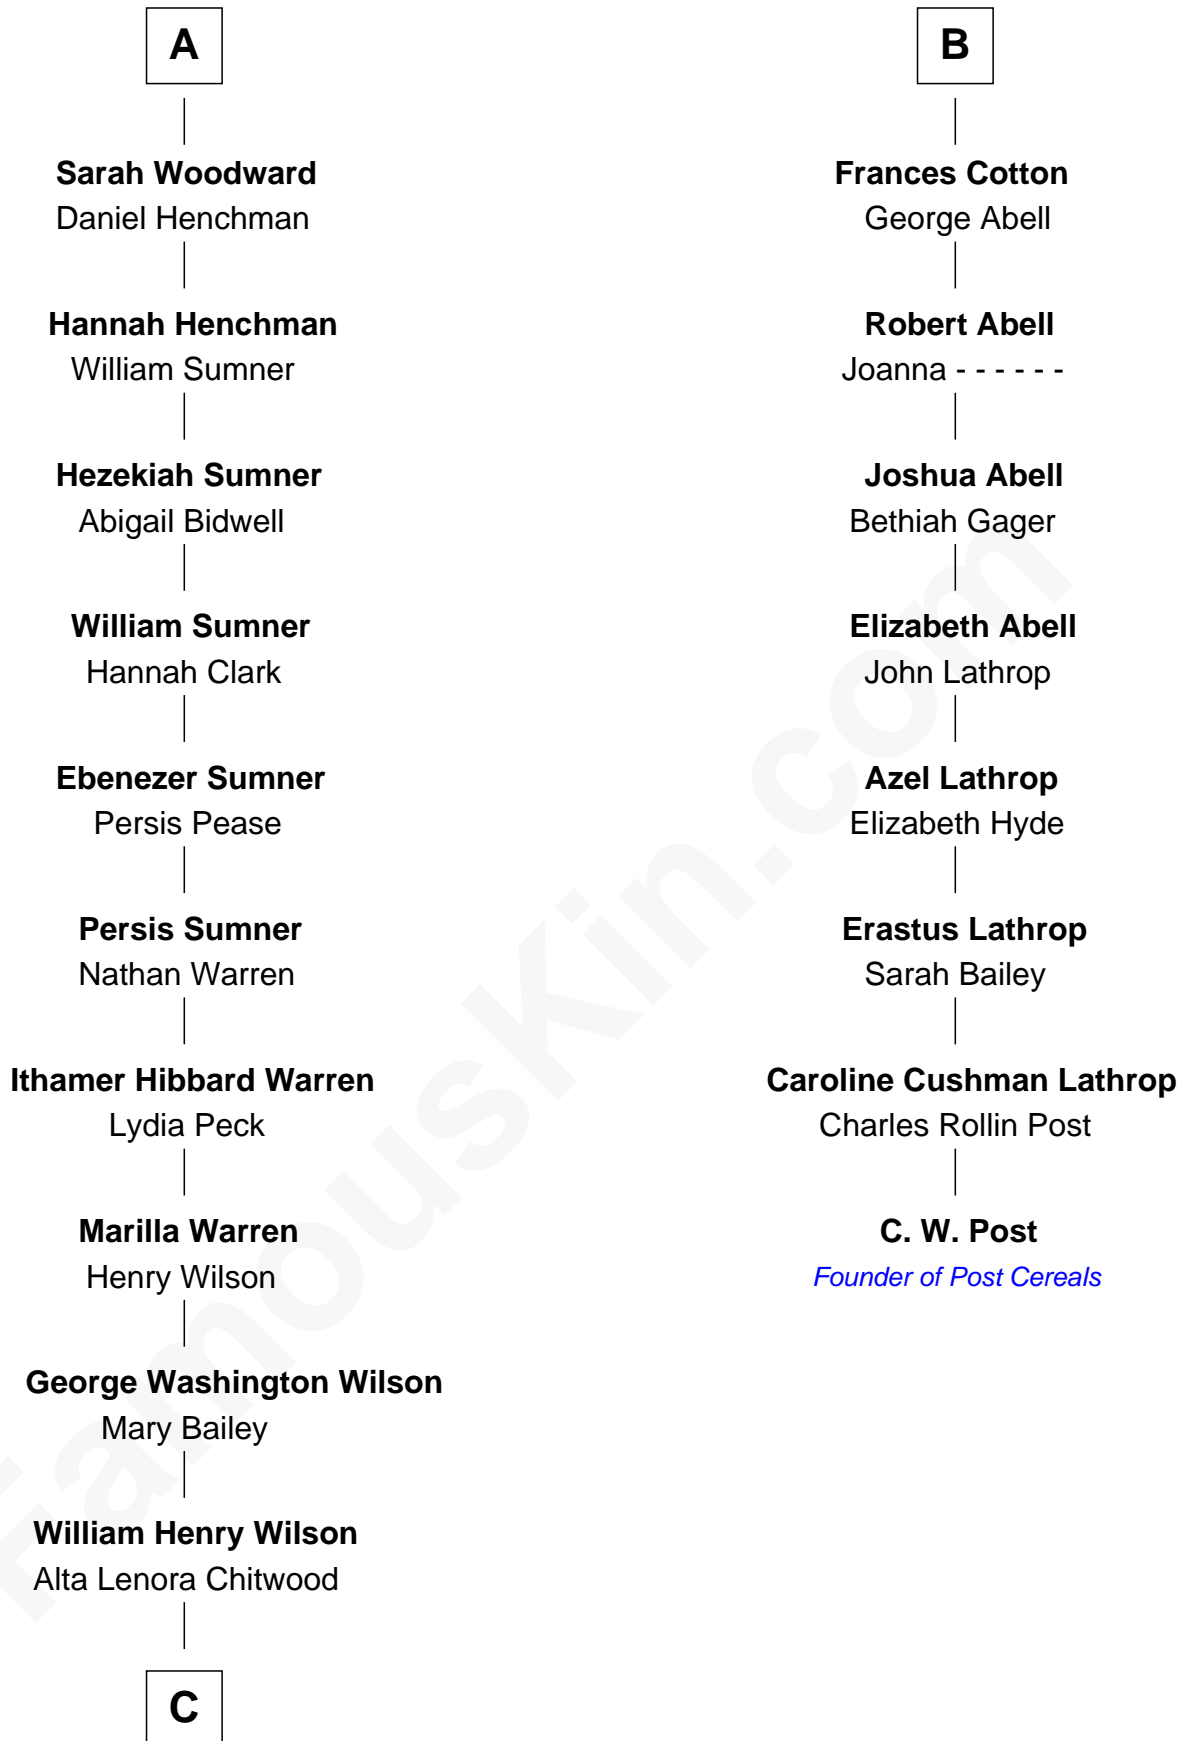

FamousKin.com Relationship Chart of

Dennis Wilson

Co-Founder of The Beach Boys

14th cousin 5 times removed of

C. W. Post

Founder of Post Cereals

C

—
William Coral Wilson

Edith Sophia Sthole

—
Murray Gage Wilson

Audree Neva Korthof

—
Dennis Wilson

Co-Founder of The Beach Boys

FamousKin.com