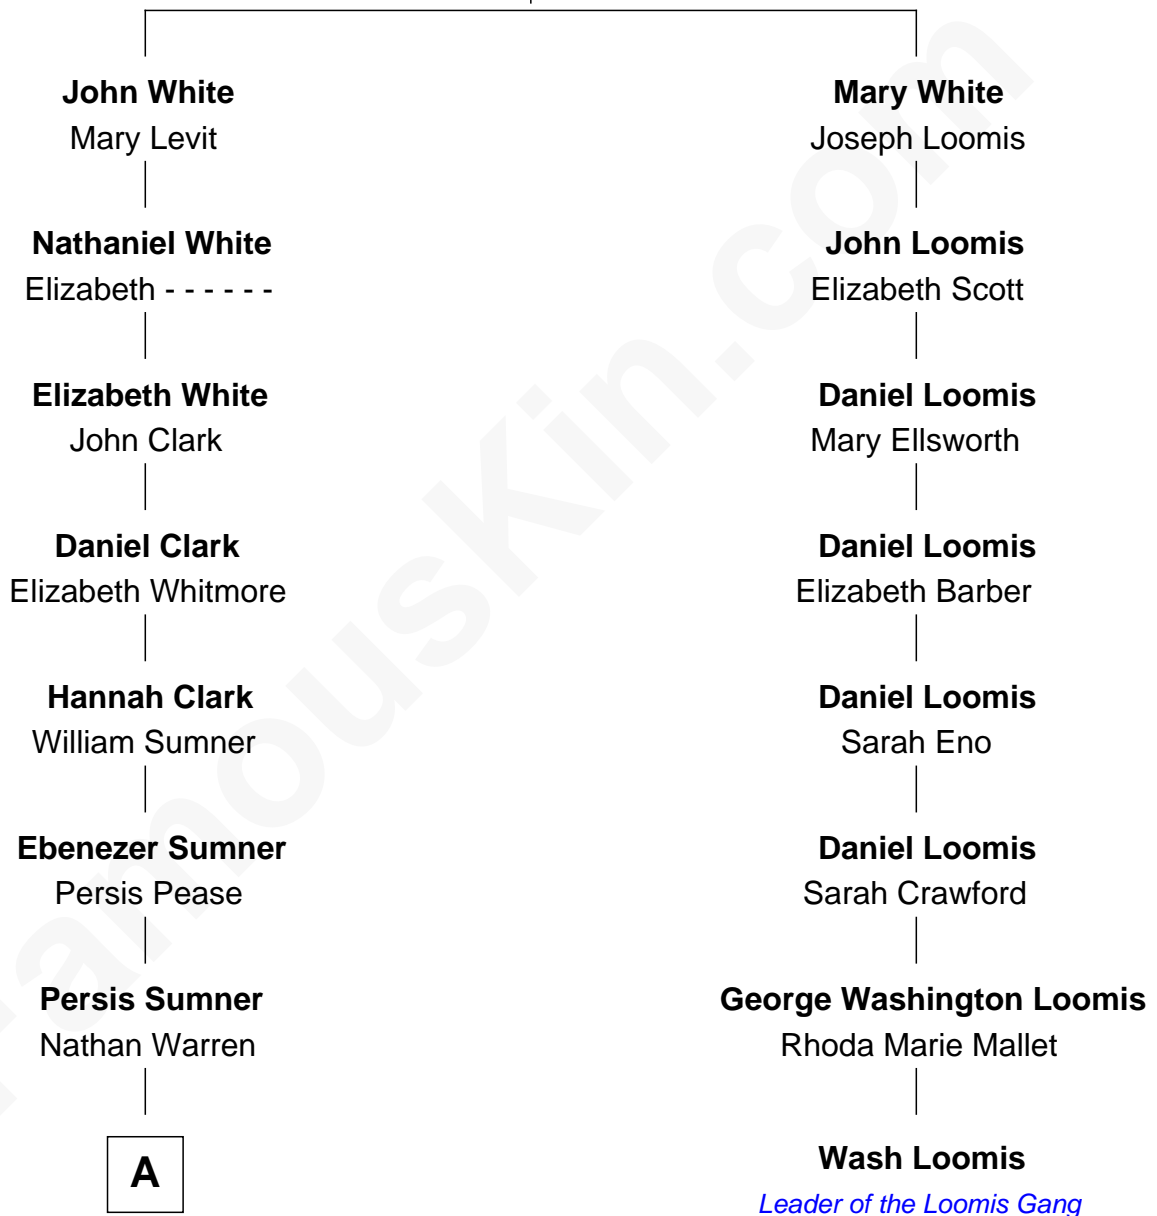

FamousKin.com Relationship Chart of

Dennis Wilson

Co-Founder of The Beach Boys

7th cousin 6 times removed of

Wash Loomis

Leader of the Loomis Gang

Robert White

Bridget Allgar

A

|
Ithamer Hibbard Warren

Lydia Peck

|
Marilla Warren

Henry Wilson

|
George Washington Wilson

Mary Bailey

|
William Henry Wilson