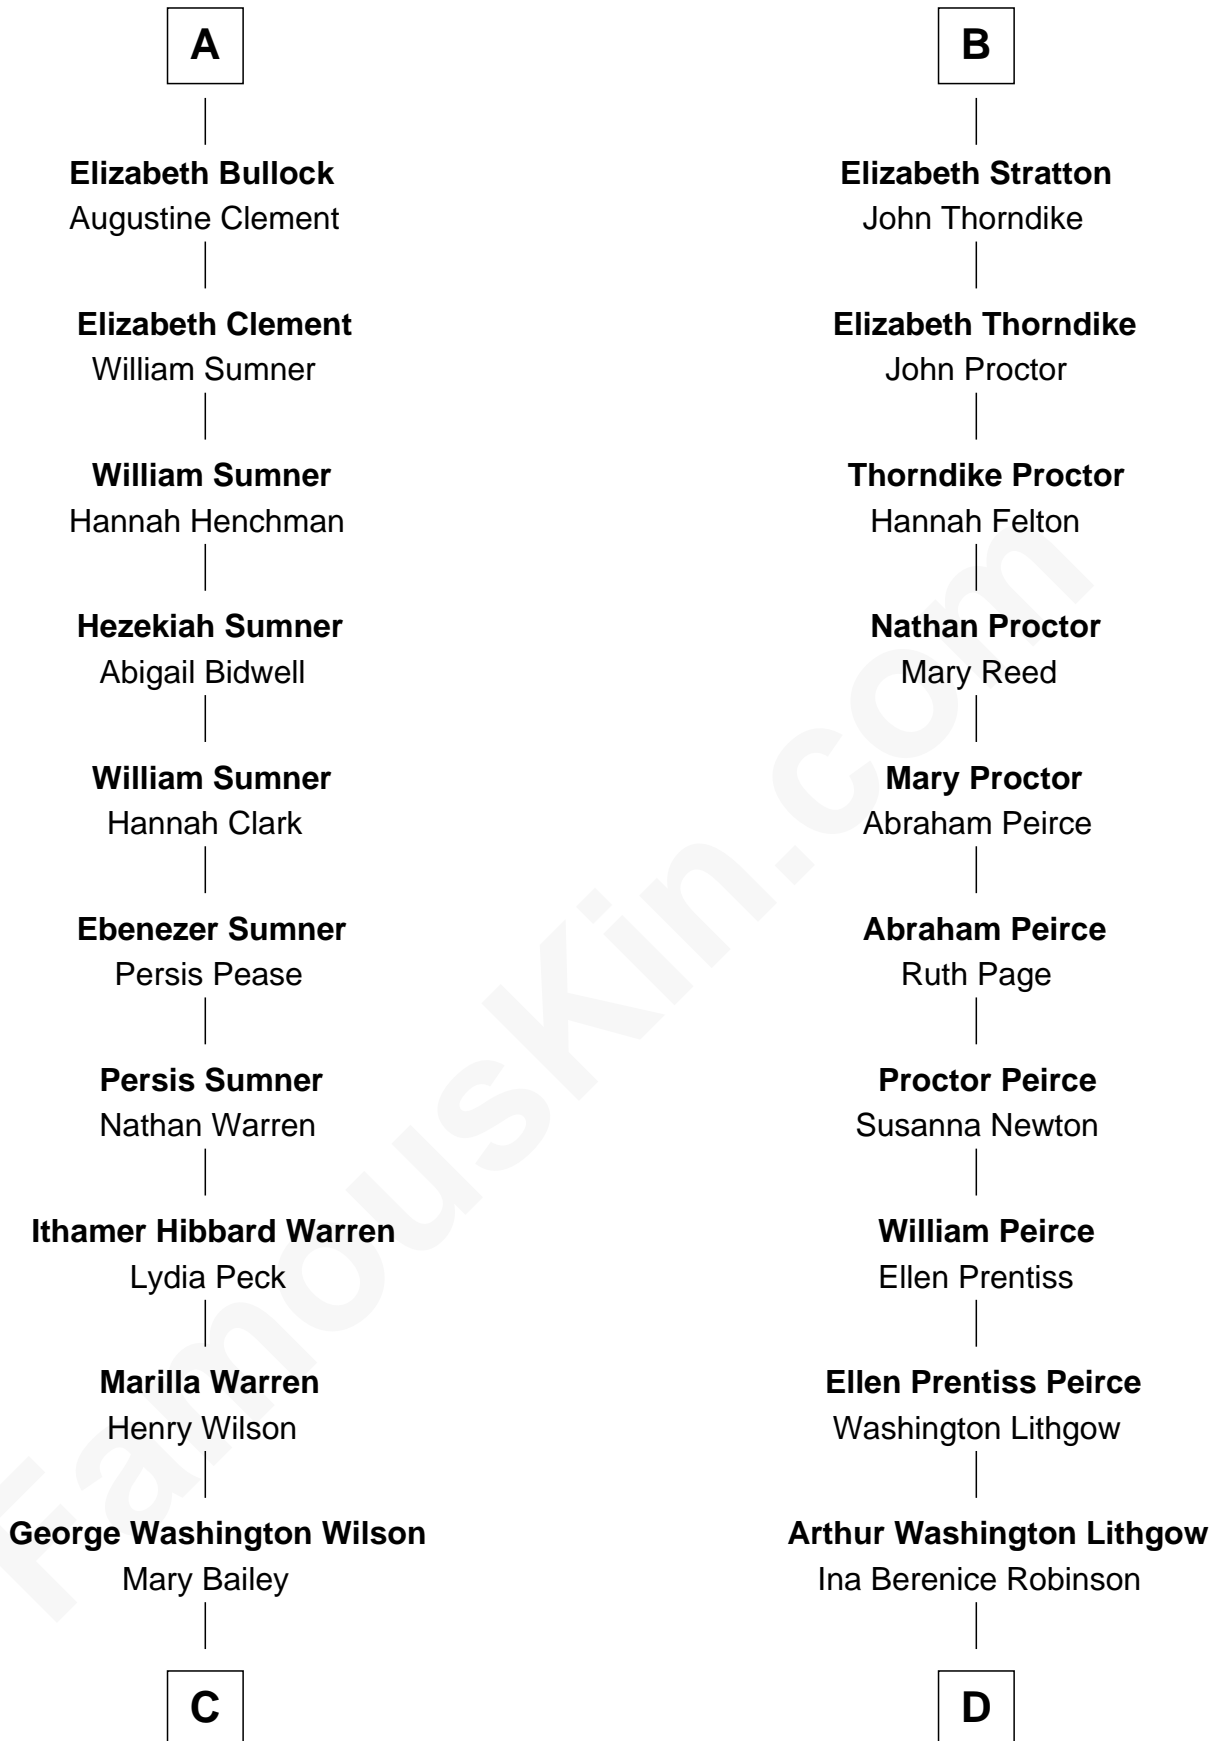

FamousKin.com Relationship Chart of

Dennis Wilson

Co-Founder of The Beach Boys

18th cousin 2 times removed of

John Lithgow

Stage, TV, and Movie Actor

C

William Henry Wilson
Alta Lenora Chitwood

William Coral Wilson
Edith Sophia Sthole

Murray Gage Wilson
Audree Neva Korthof

Dennis Wilson
Co-Founder of The Beach Boys

D

Arthur Washington Lithgow
Sarah Jane Price

John Lithgow
Stage, TV, and Movie Actor