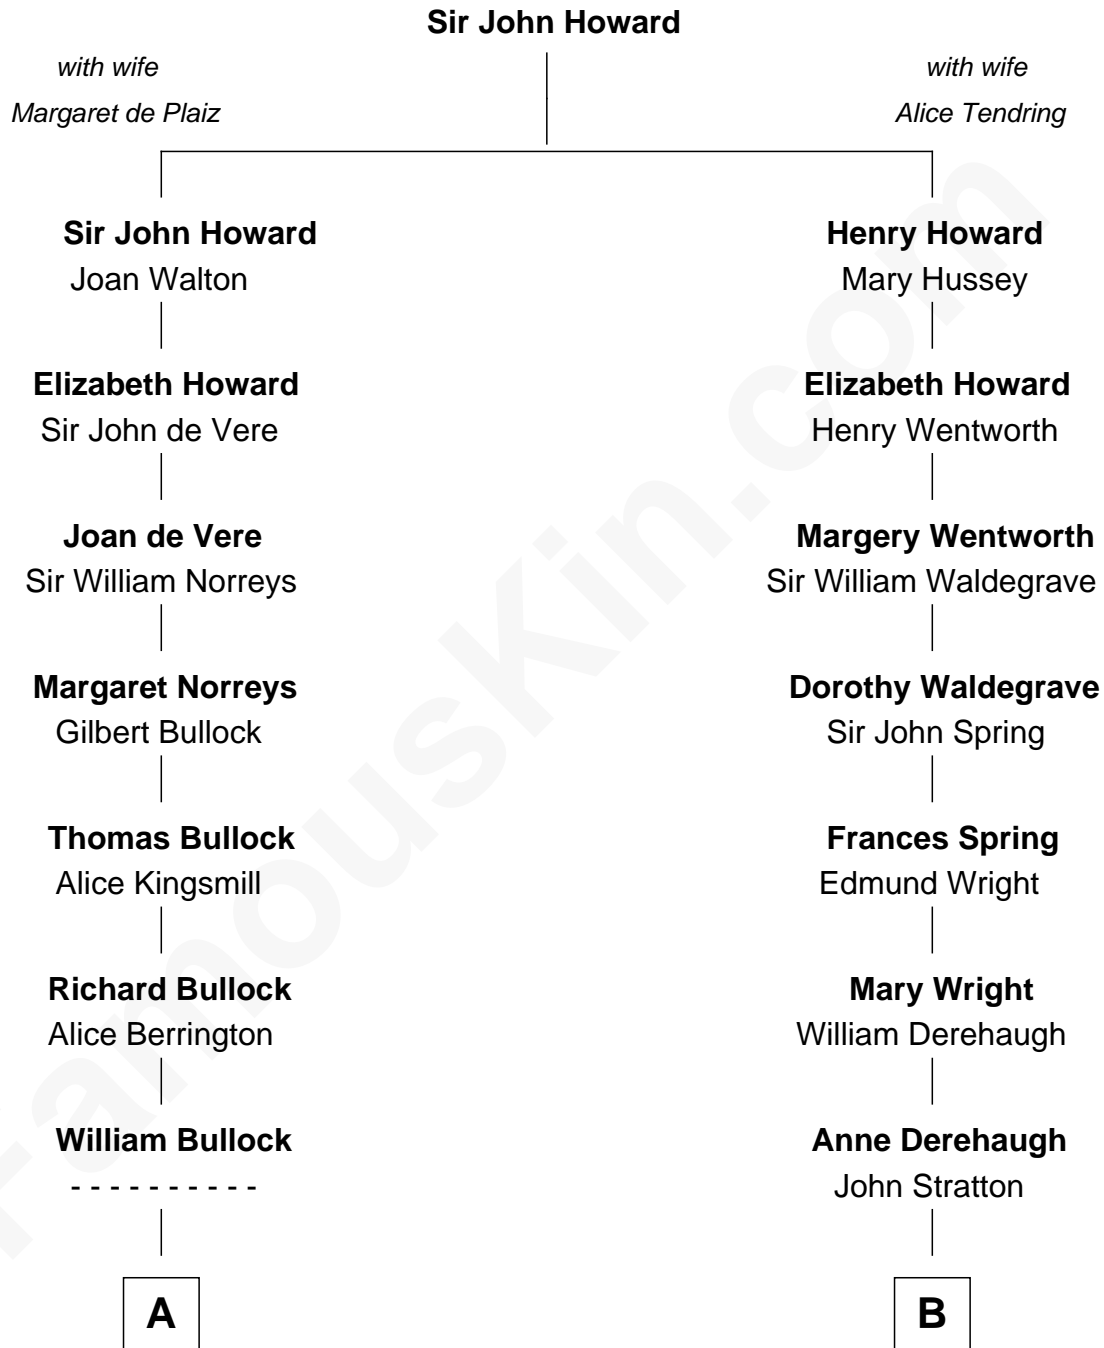

FamousKin.com Relationship Chart of

Dennis Wilson

Co-Founder of The Beach Boys

18th cousin 2 times removed of

John Lithgow

Stage, TV, and Movie Actor

C

William Henry Wilson
Alta Lenora Chitwood

William Coral Wilson
Edith Sophia Sthole

Murray Gage Wilson
Audree Neva Korthof

Dennis Wilson
Co-Founder of The Beach Boys

D

Arthur Washington Lithgow
Sarah Jane Price

John Lithgow
Stage, TV, and Movie Actor