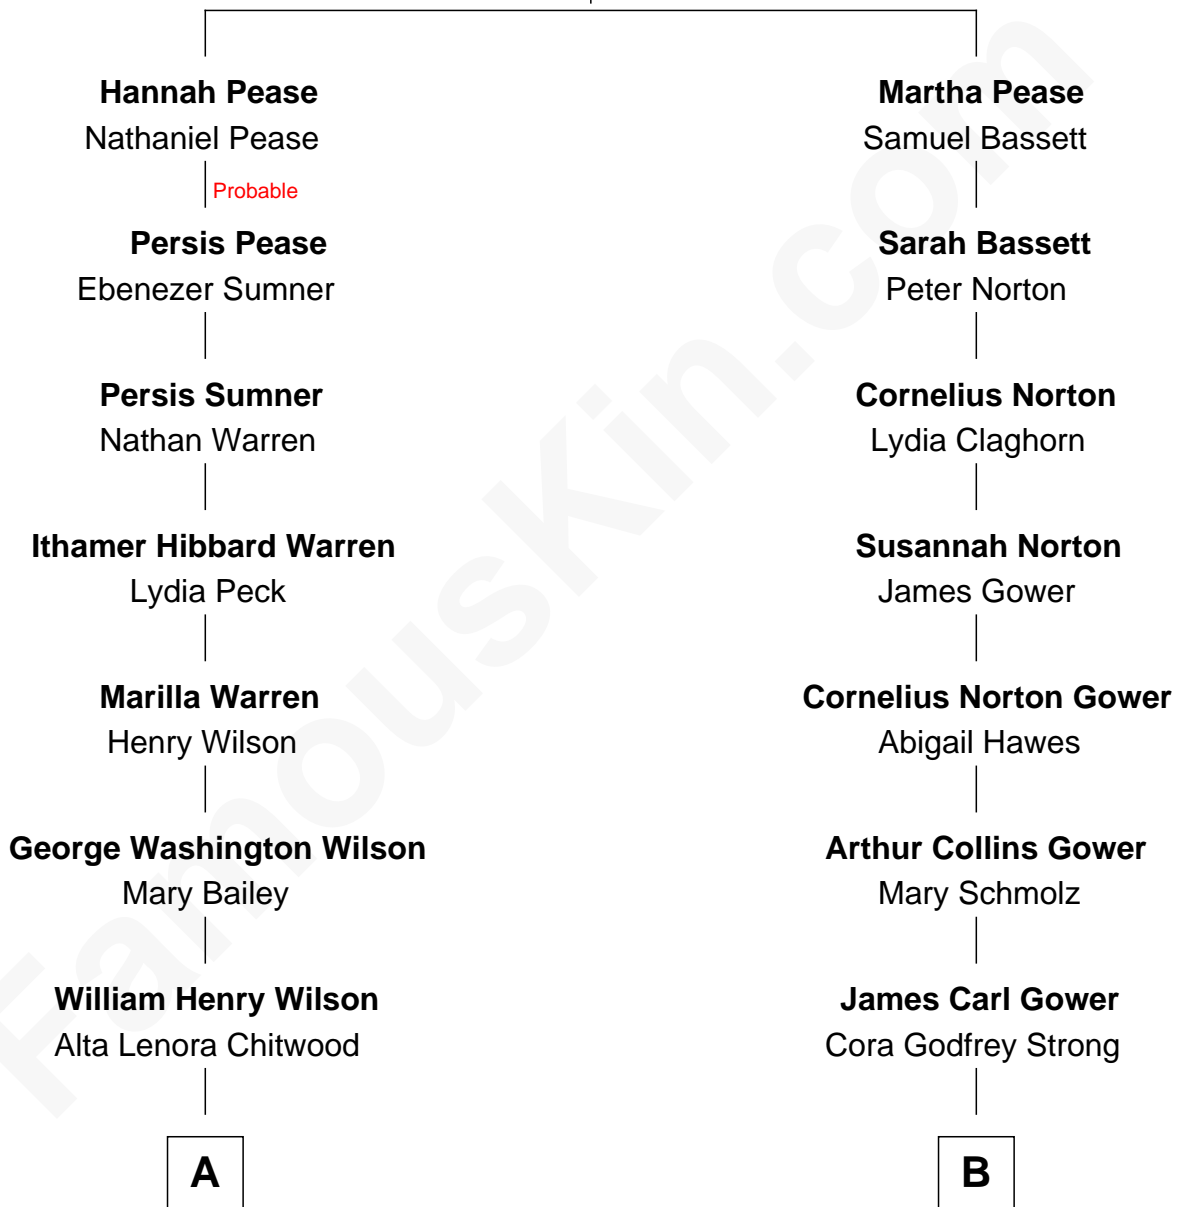

# FamousKin.com Relationship Chart of

**Dennis Wilson**

*Co-Founder of The Beach Boys*

9th cousin of

**Sarah Palin**

*9th Governor of Alaska*

**Thomas Pease**  
Bathsheba Merry

**A**

**William Coral Wilson**

Edith Sophia Sthole

**Murray Gage Wilson**

Audree Neva Korthof

**Dennis Wilson**

*Co-Founder of The Beach Boys*

**B**

**Helen Louise Gower**

Clement James Sheeran

**Sarah Sheeran**

Charles Richard Heath

**Sarah Palin**

*9th Governor of Alaska*

FamousKin.com