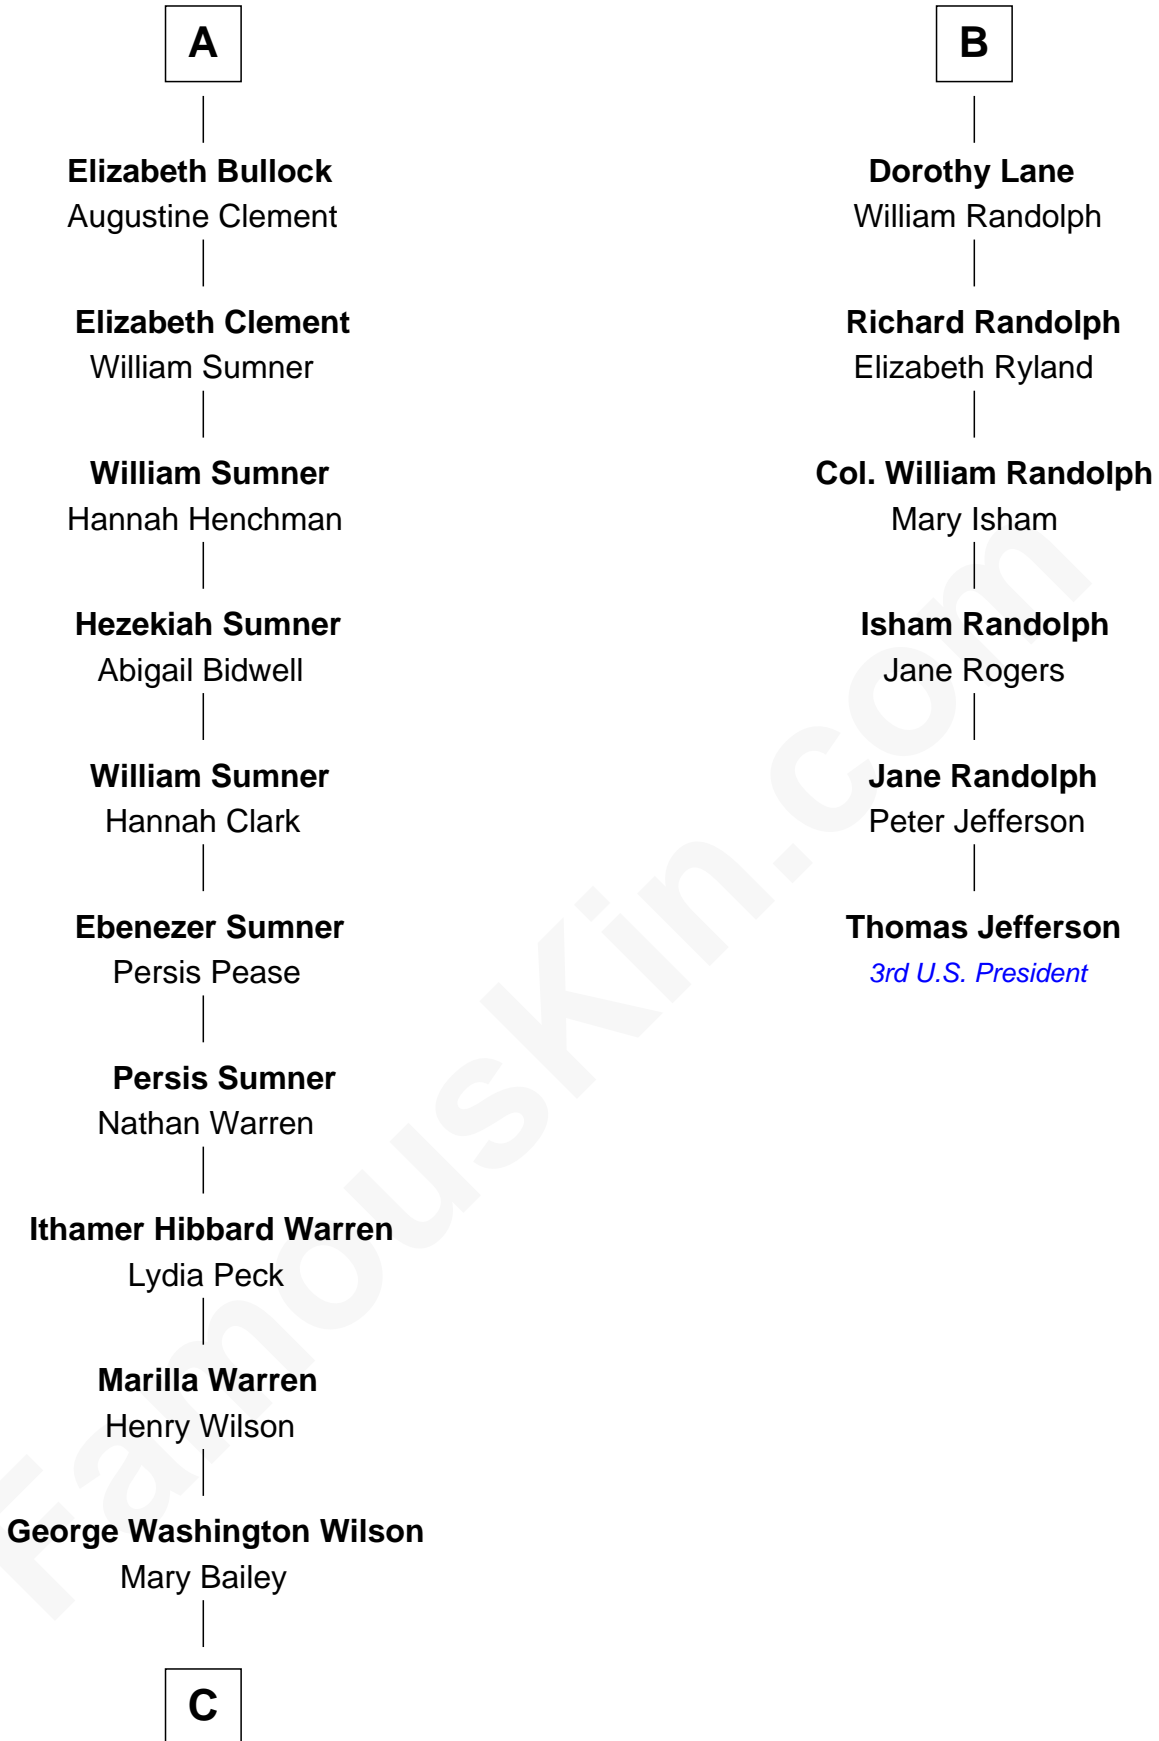

# FamousKin.com Relationship Chart of

**Dennis Wilson**

*Co-Founder of The Beach Boys*

**12th cousin 8 times removed of**

**Thomas Jefferson**

*3rd U.S. President and Signer of the Declaration of Independence*

**C**

—  
**William Henry Wilson**

Alta Lenora Chitwood

—  
**William Coral Wilson**

Edith Sophia Sthole

—  
**Murray Gage Wilson**

Audree Neva Korthof

—  
**Dennis Wilson**