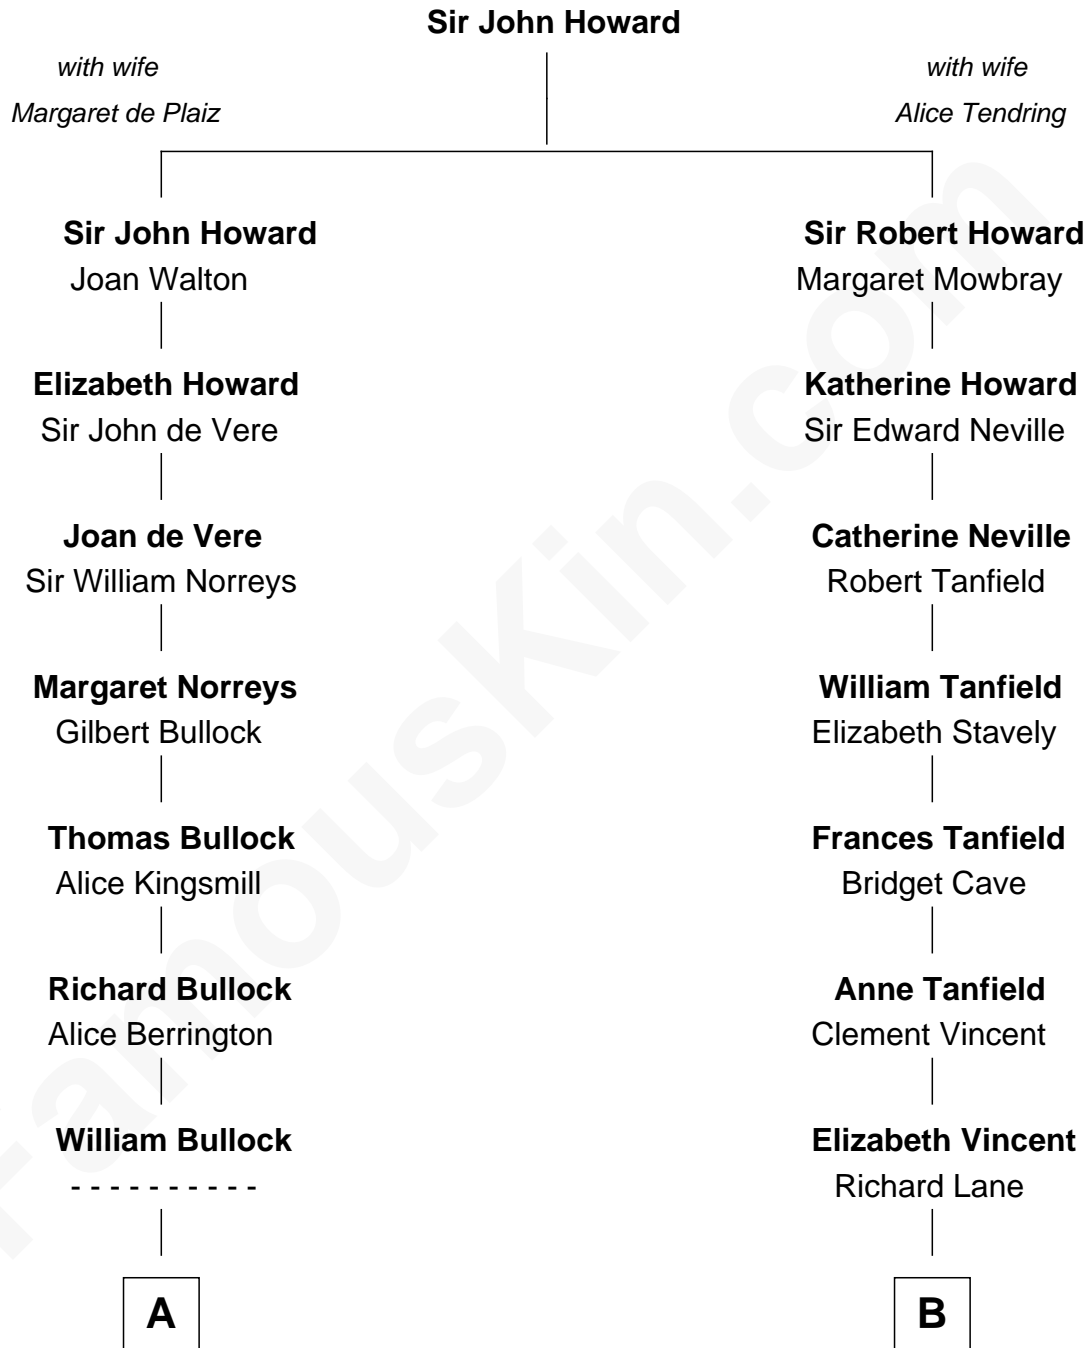

# FamousKin.com Relationship Chart of

**Dennis Wilson**

*Co-Founder of The Beach Boys*

**12th cousin 8 times removed of**

**Thomas Jefferson**

*3rd U.S. President and Signer of the Declaration of Independence*

**C**

—  
**William Henry Wilson**

Alta Lenora Chitwood

—  
**William Coral Wilson**

Edith Sophia Sthole

—  
**Murray Gage Wilson**

Audree Neva Korthof

—  
**Dennis Wilson**