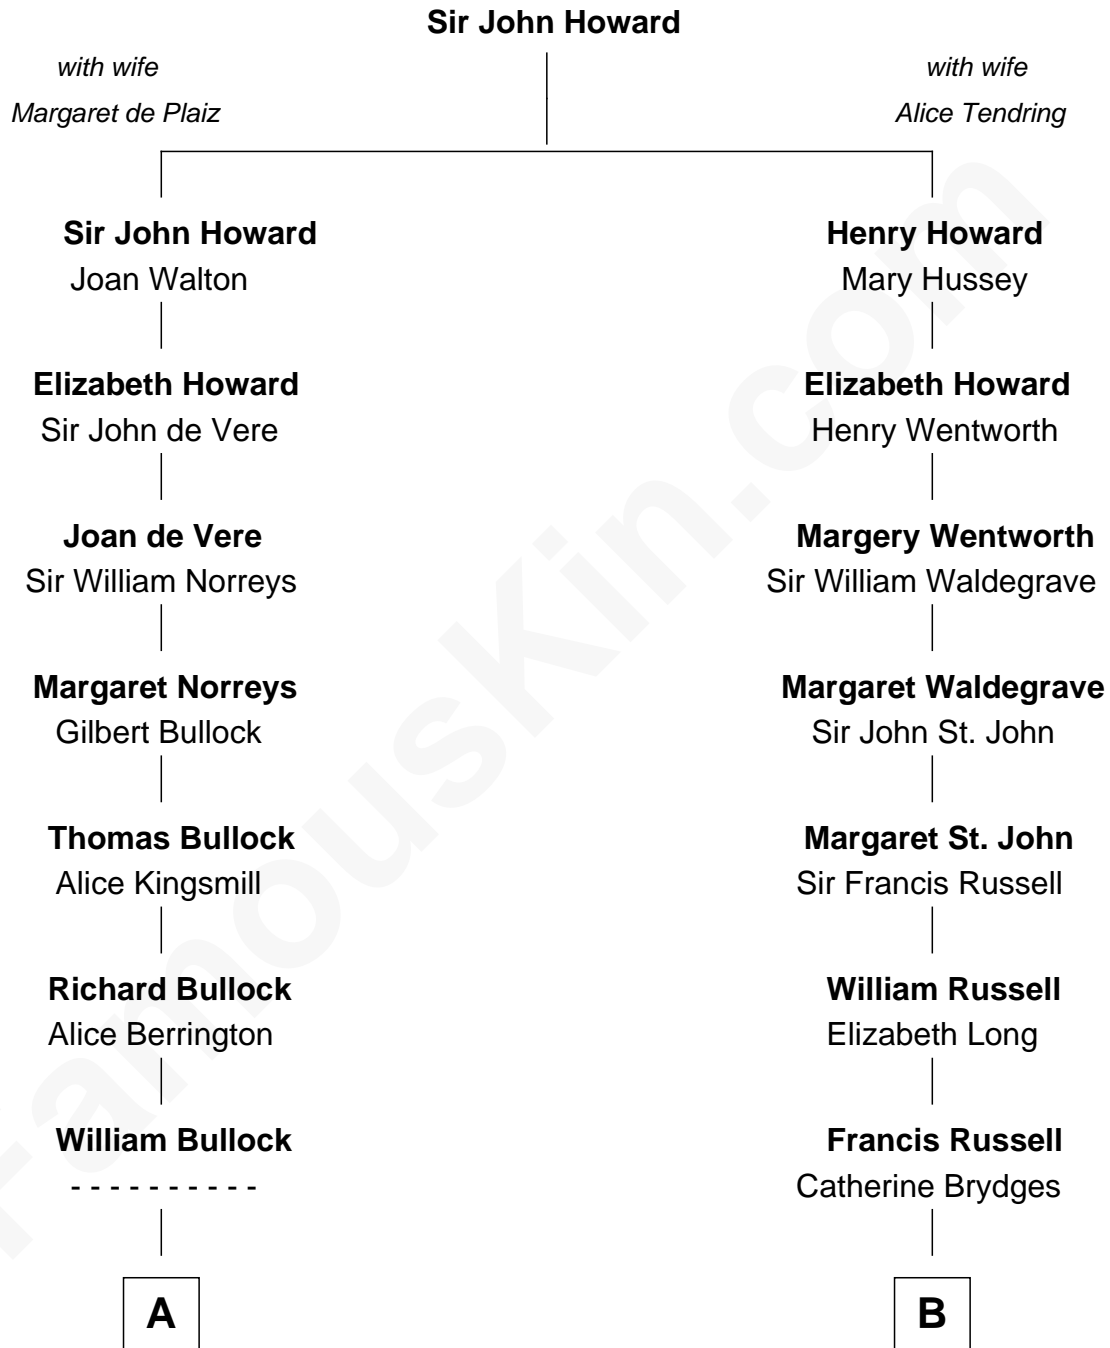

FamousKin.com Relationship Chart of

Dennis Wilson

Co-Founder of The Beach Boys

17th cousin 3 times removed of

Queen Elizabeth II

Queen of the United Kingdom

C

William Henry Wilson