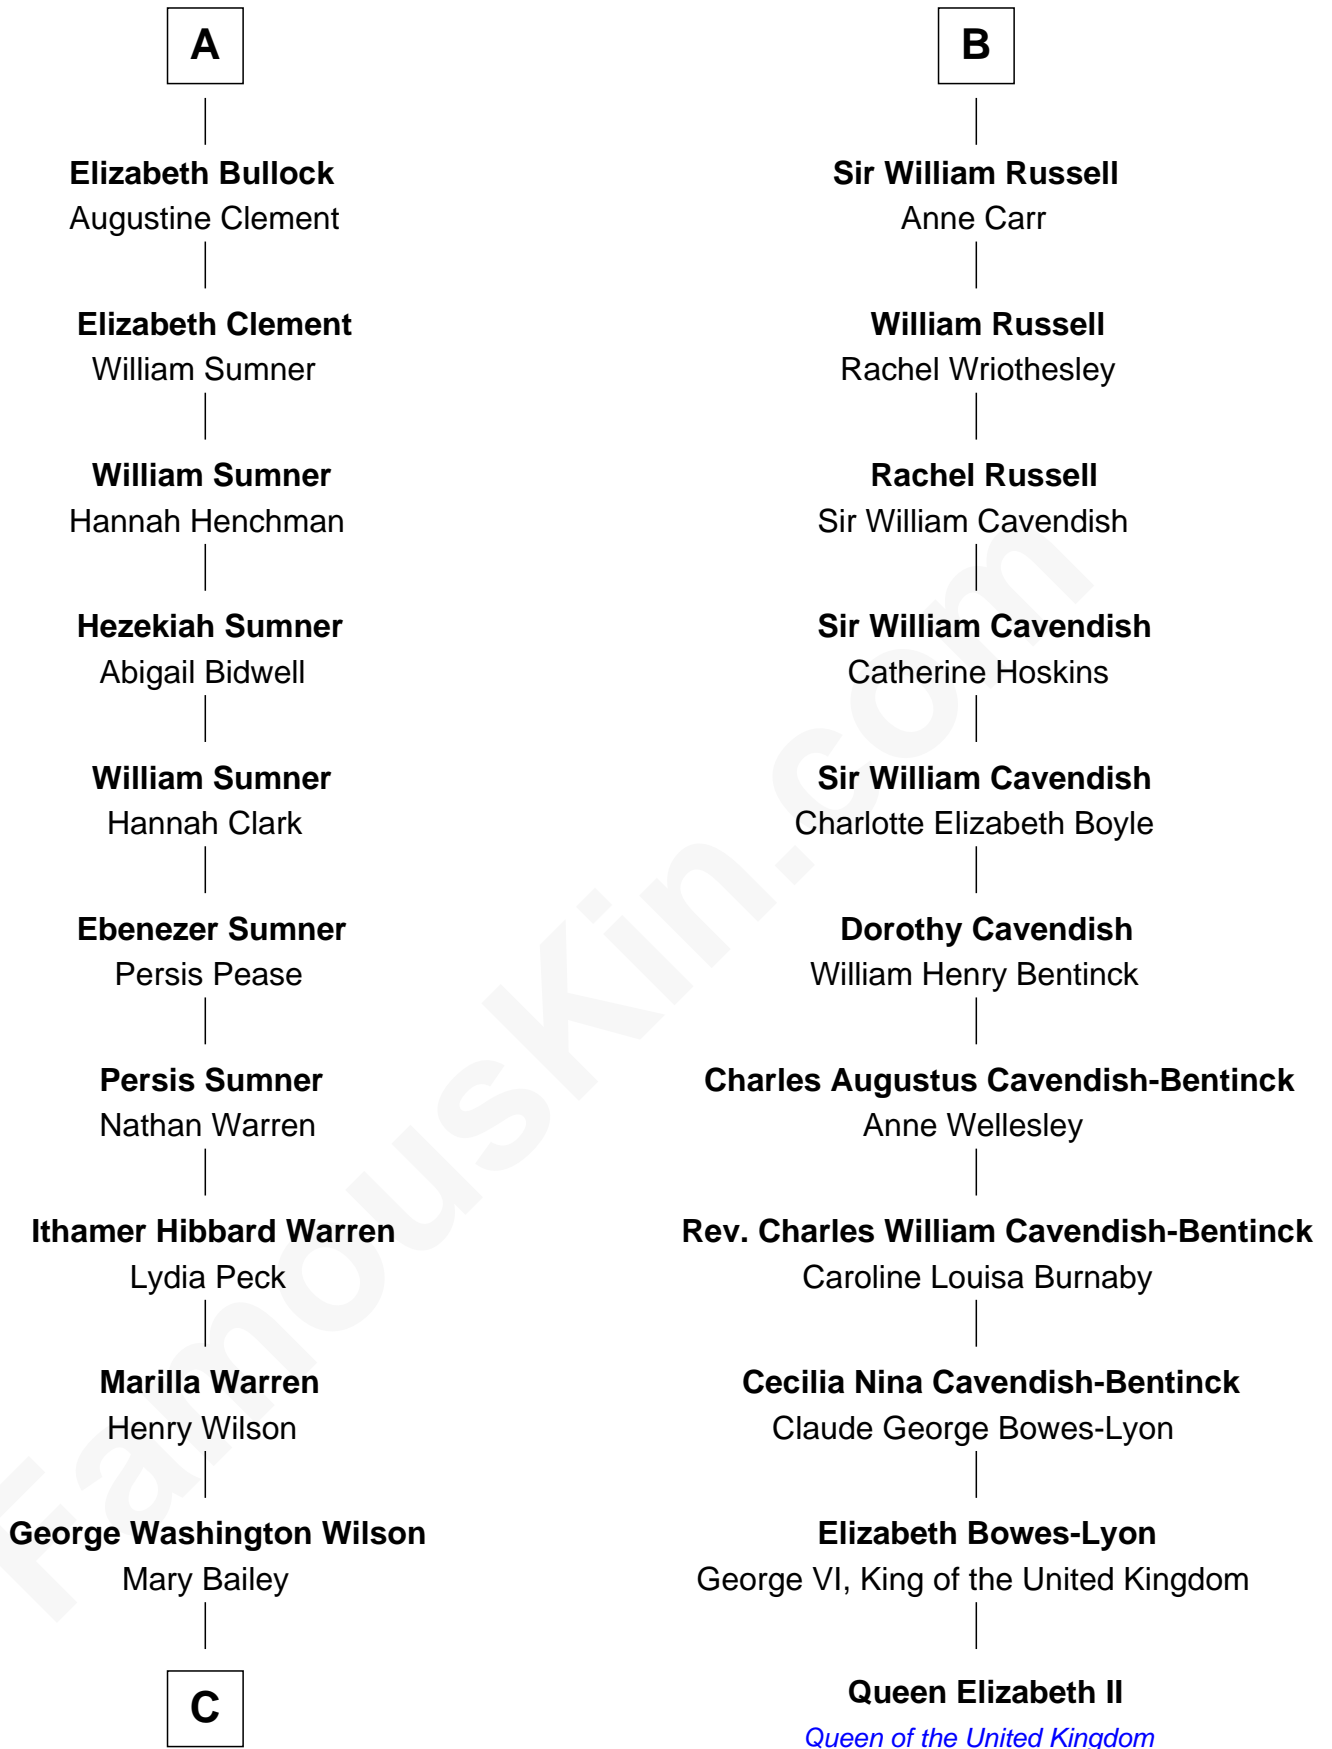

FamousKin.com Relationship Chart of

Dennis Wilson

Co-Founder of The Beach Boys

17th cousin 3 times removed of

Queen Elizabeth II

Queen of the United Kingdom

C

William Henry Wilson