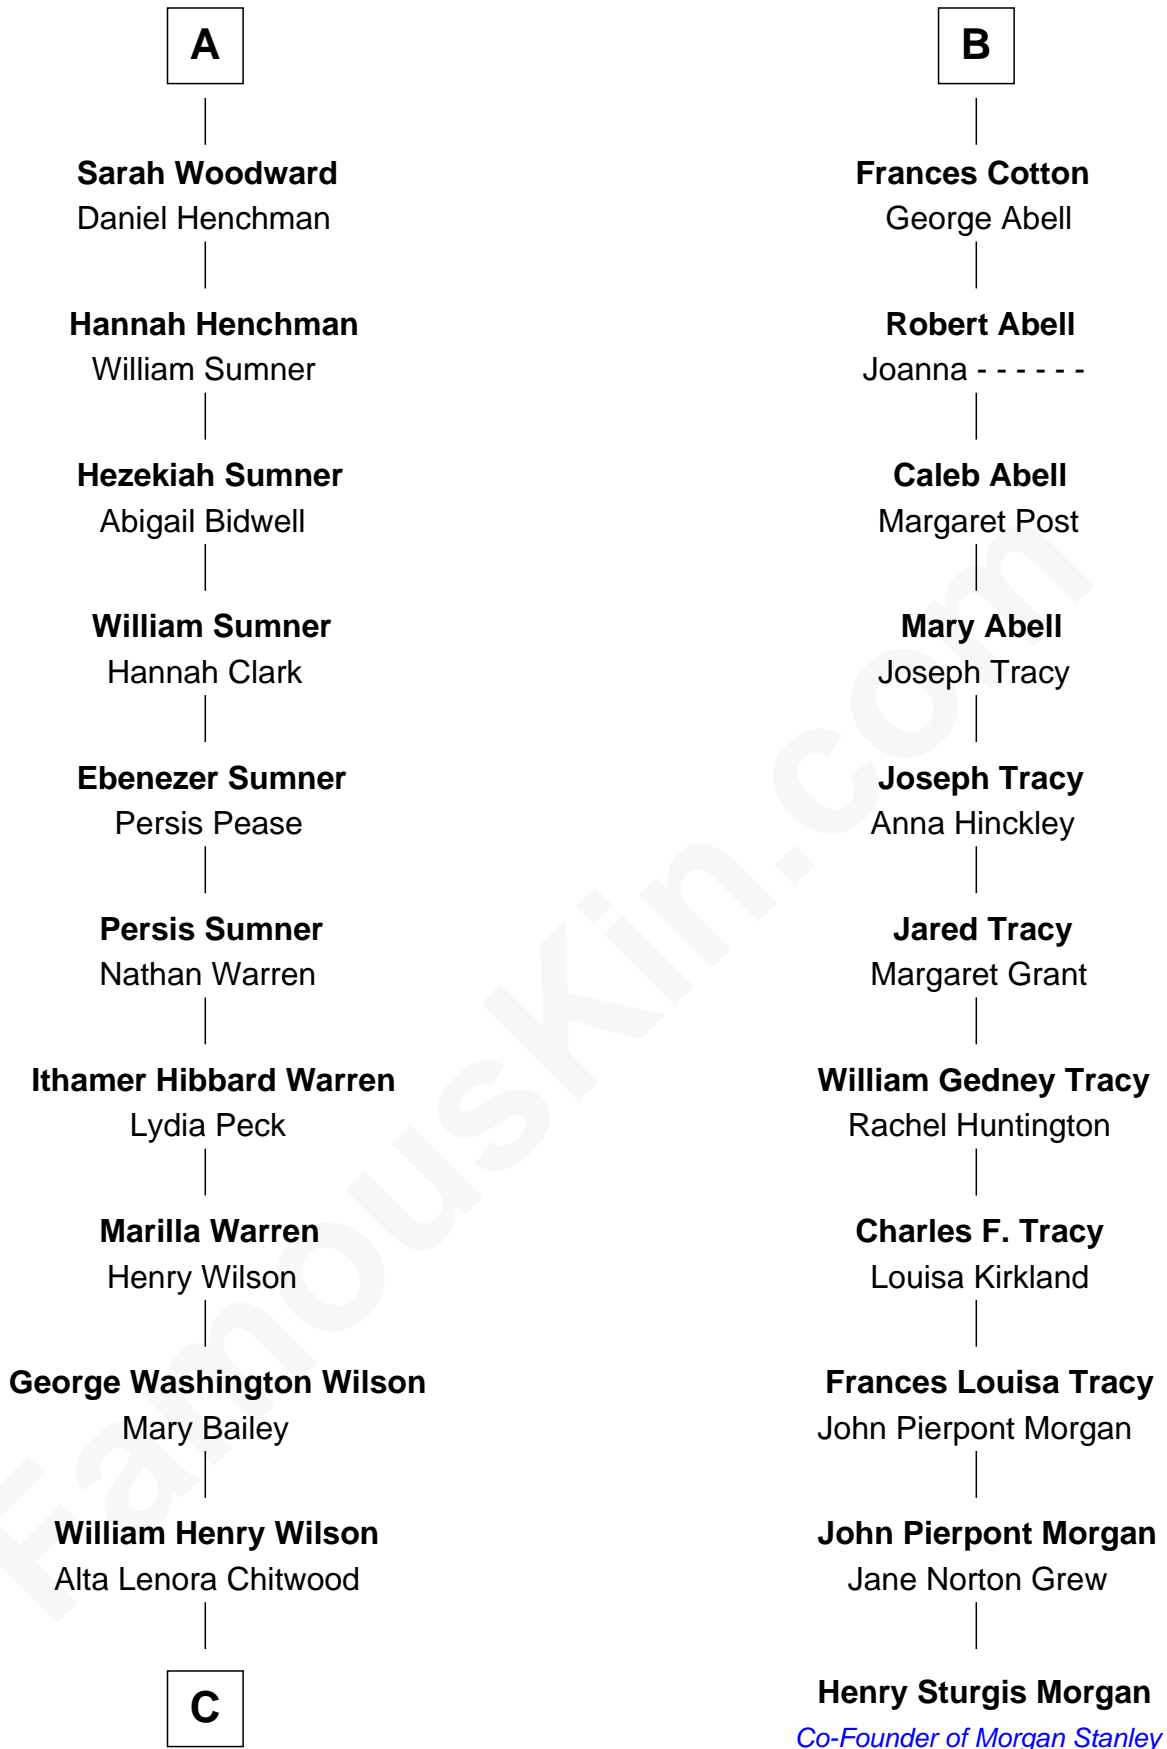

# FamousKin.com Relationship Chart of

**Dennis Wilson**

*Co-Founder of The Beach Boys*

17th cousin 2 times removed of

**Henry Sturgis Morgan**

*Co-Founder of Morgan Stanley*

**Sir Walter Devereux**

Elizabeth Bromwich

**John Rudhall**

Mary Fettiplace

**Frances Rudhall**

Richard Woodward

**Hezekiah Woodward**

Frances - - - - -

**A**

**Sir Walter Devereux**

Elizabeth Merbery

**Sir Walter Devereux**

Anne Ferrers

**Elizabeth Devereux**

Sir Richard Corbet

**Sir Robert Corbet**

Elizabeth Vernon

**Dorothy Corbet**

Sir Richard Mainwaring

**Sir Arthur Mainwaring**

Margaret Mainwaring

**Mary Mainwaring**

Richard Cotton

**B**

**C**

—  
**William Coral Wilson**