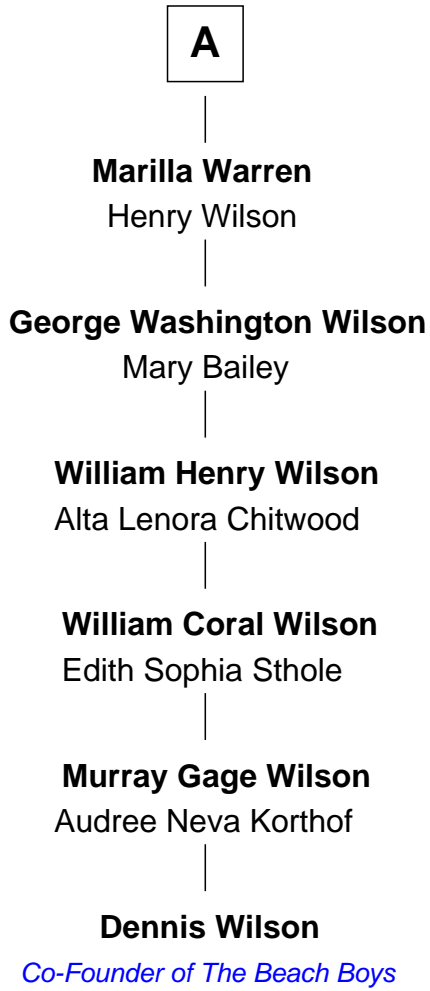

# FamousKin.com Relationship Chart of

**Dennis Wilson**

*Co-Founder of The Beach Boys*

7th cousin 5 times removed of

**J.P. Morgan, Jr.**

*American Banker and Philanthropist*

**John Stow**  
Elizabeth Bigg

**Thomas Stow**  
Mary Griggs

**Elizabeth Stow**  
Samuel Bidwell

**Abigail Bidwell**  
Hezekiah Sumner

**William Sumner**  
Hannah Clark

**Ebenezer Sumner**  
Persis Pease

**Persis Sumner**  
Nathan Warren

**Ithamer Hibbard Warren**  
Lydia Peck

**A**

**Thankful Stow**  
John Pierpont

**Rev. James Pierpont**  
Mary Hooker

**James Pierpont**  
Anne Sherman

**James Pierpont**  
Elizabeth Collins

**John Pierpont**  
Mary Sheldon Lord

**Juliet Pierpont**  
Junius Spencer Morgan

**John Pierpont Morgan**  
Frances Louisa Tracy

**J.P. Morgan, Jr.**  
*American Banker and Philanthropist*

FamousKin.com