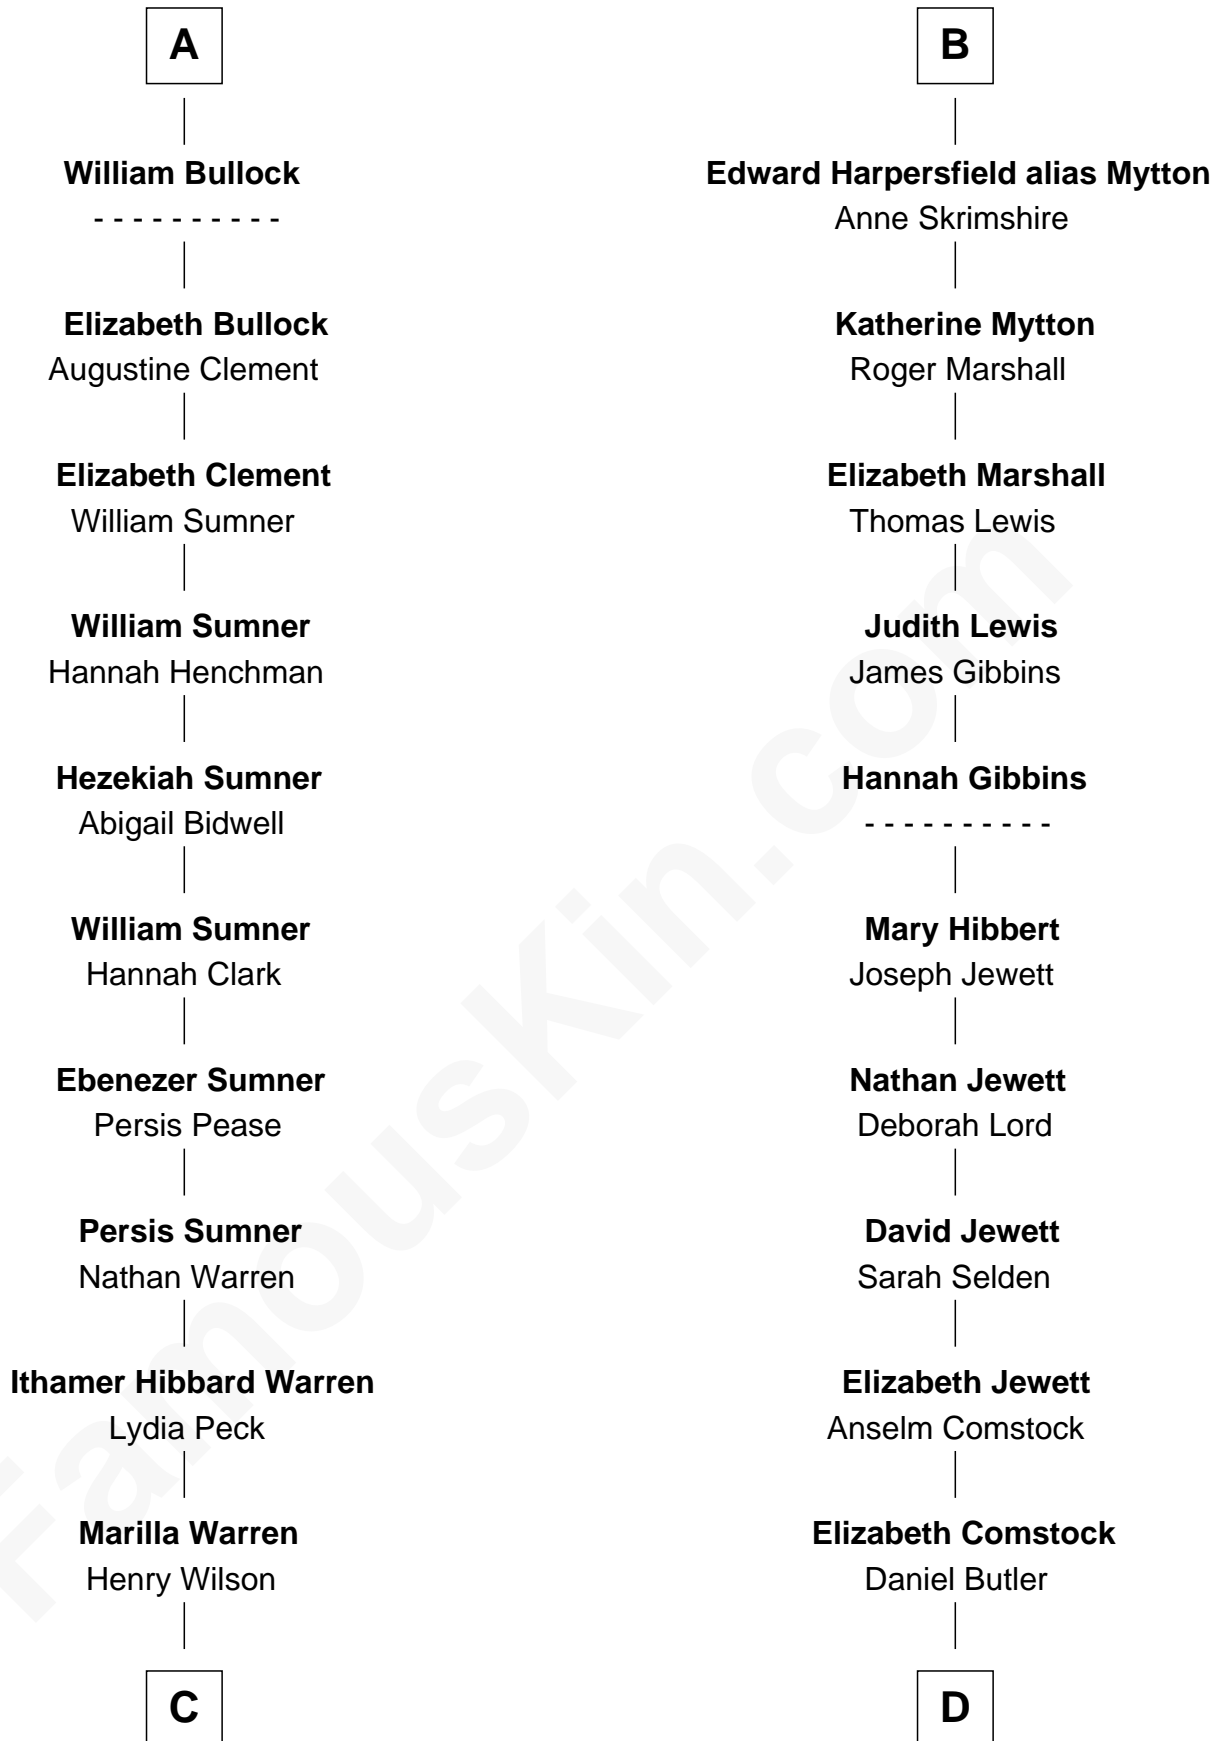

# FamousKin.com Relationship Chart of

**Dennis Wilson**

*Co-Founder of The Beach Boys*

21st cousin of

**Gerald Ford**

*38th U.S. President*

**C**

**George Washington Wilson**

Mary Bailey

**William Henry Wilson**

Alta Lenora Chitwood

**William Coral Wilson**

Edith Sophia Sthole

**Murray Gage Wilson**

Audree Neva Korthof

**Dennis Wilson**