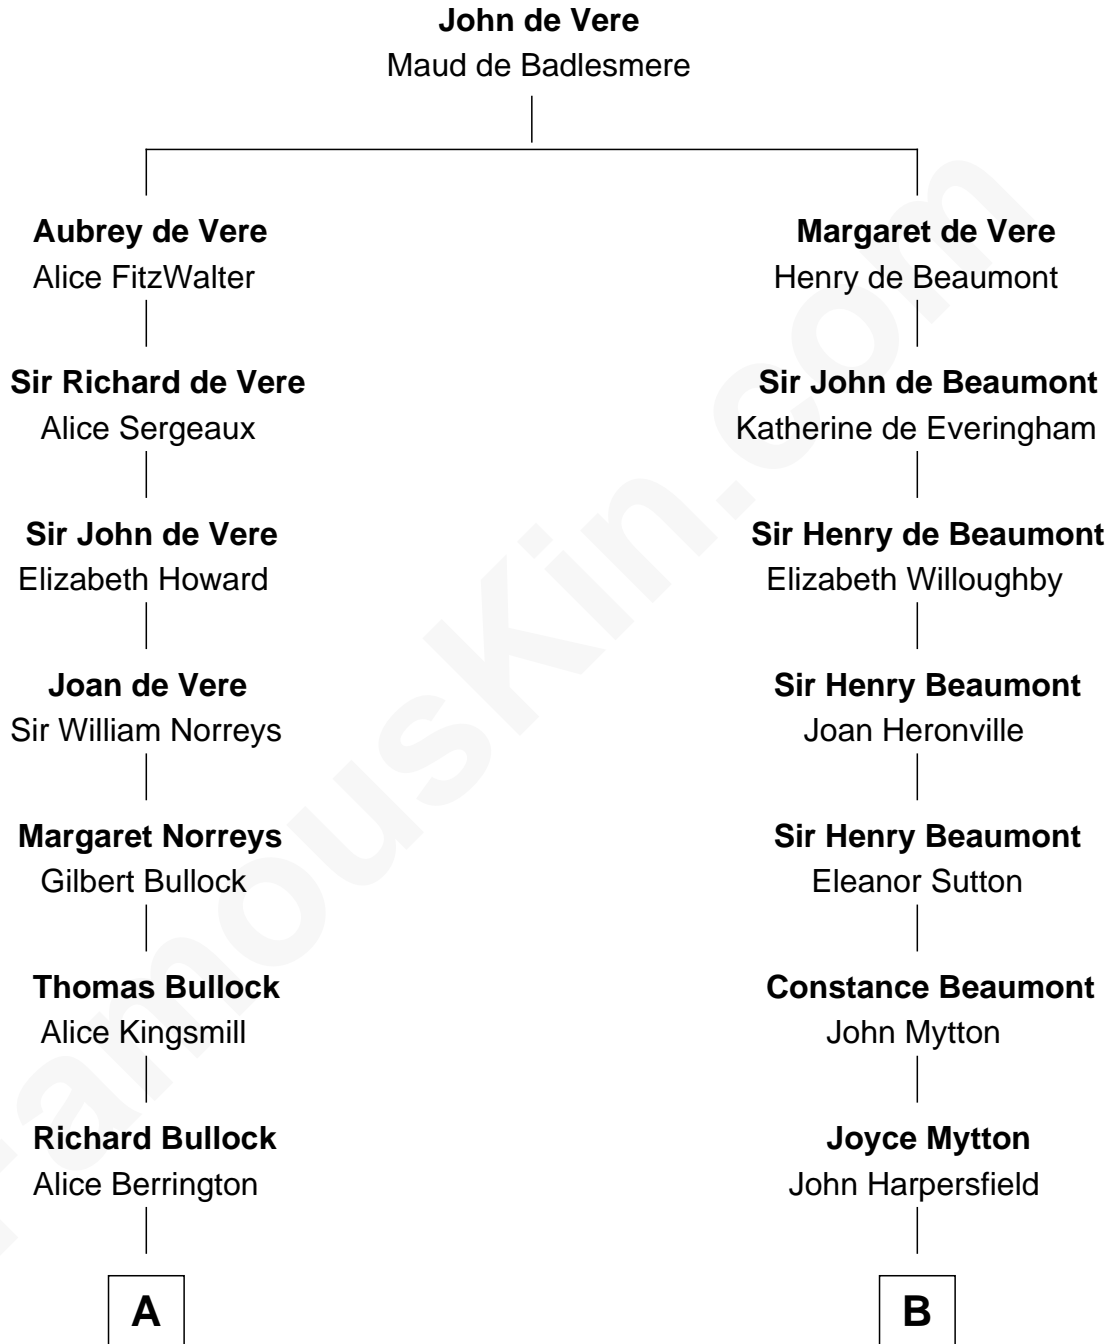

# FamousKin.com Relationship Chart of

**Dennis Wilson**

*Co-Founder of The Beach Boys*

21st cousin of

**Gerald Ford**

*38th U.S. President*

**C**

**George Washington Wilson**

Mary Bailey

**William Henry Wilson**

Alta Lenora Chitwood

**William Coral Wilson**

Edith Sophia Sthole

**Murray Gage Wilson**

Audree Neva Korthof

**Dennis Wilson**

**Dorothy Ayer Gardner**

Leslie Lynch King

**Gerald Ford**

*38th U.S. President*