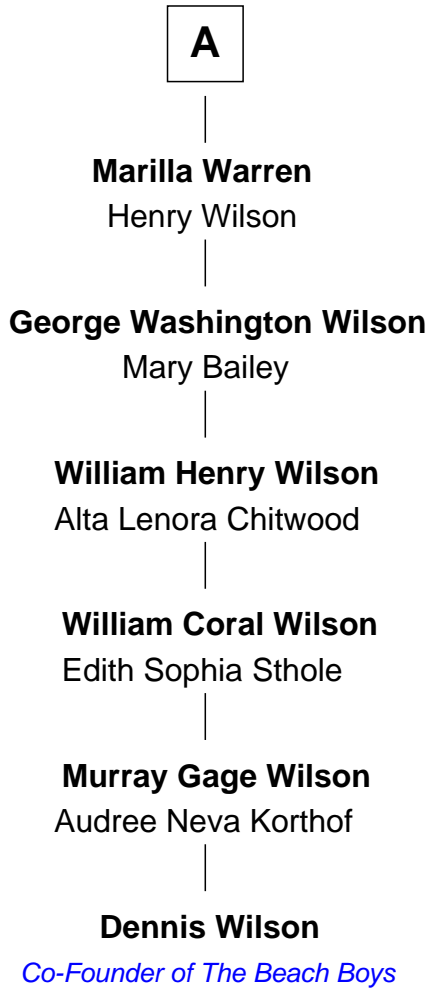

# FamousKin.com Relationship Chart of

**Dennis Wilson**

*Co-Founder of The Beach Boys*

5th cousin 7 times removed of

**Samuel Howard**

*Boston Tea Party Participant*

FamousKin.com