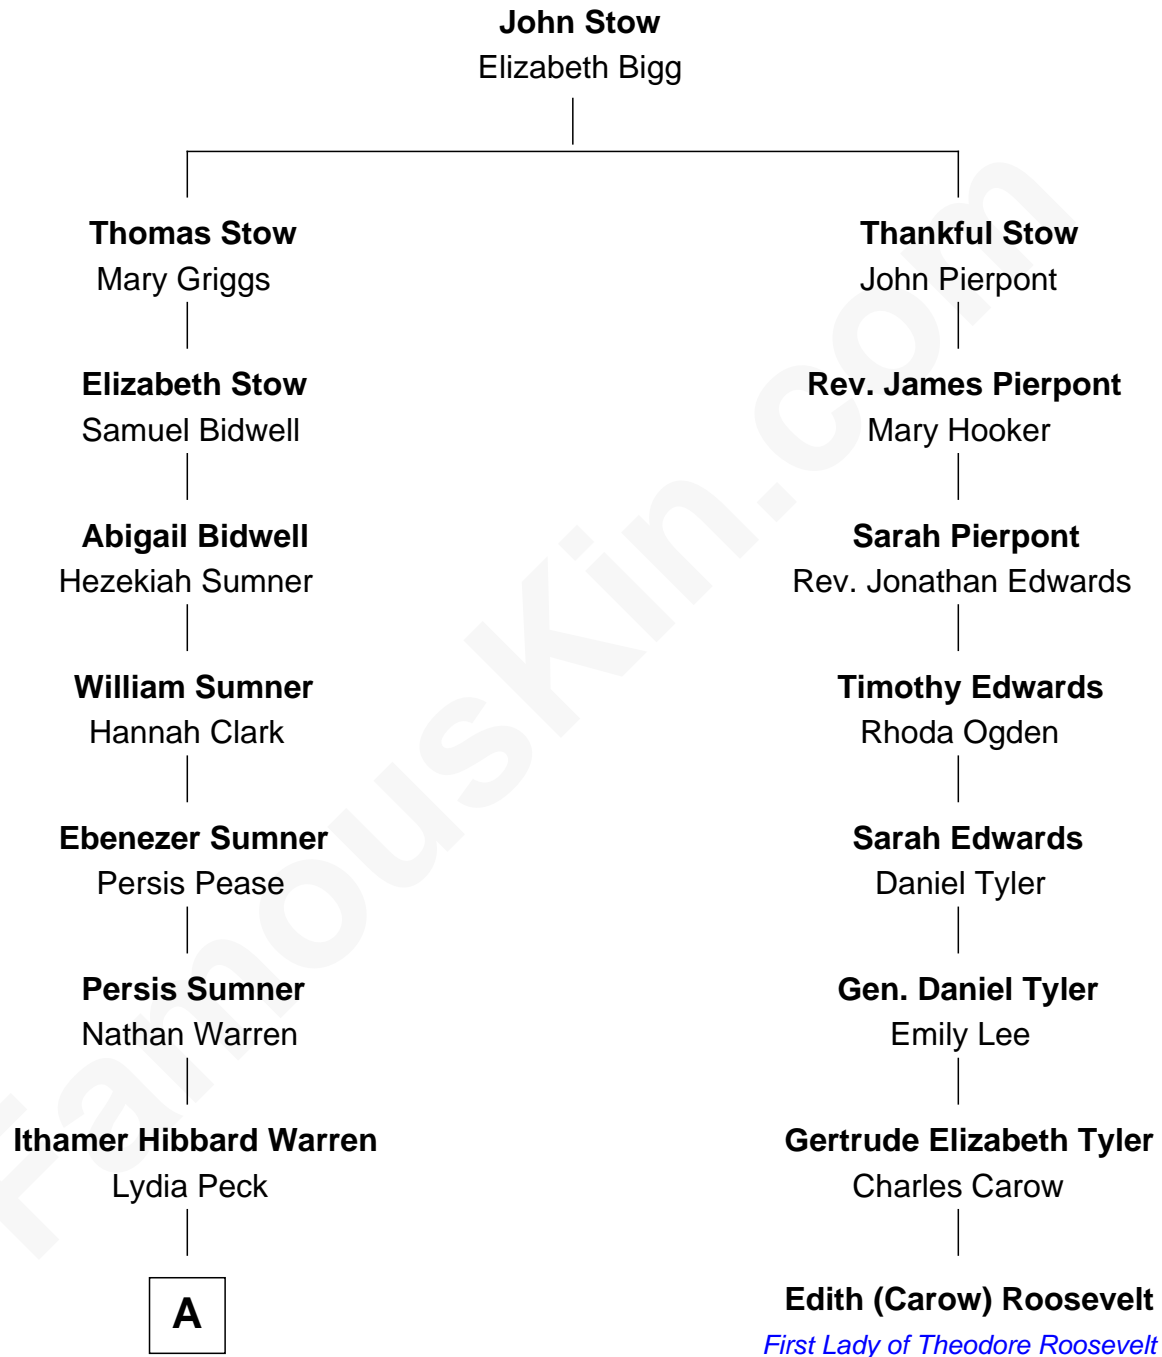

FamousKin.com

Relationship Chart of

Dennis Wilson

Co-Founder of The Beach Boys

7th cousin 5 times removed of

Edith (Carow) Roosevelt

First Lady of President Theodore Roosevelt

A

—
Marilla Warren

Henry Wilson
—

George Washington Wilson

Mary Bailey
—

William Henry Wilson

Alta Lenora Chitwood
—

William Coral Wilson

Edith Sophia Sthole
—