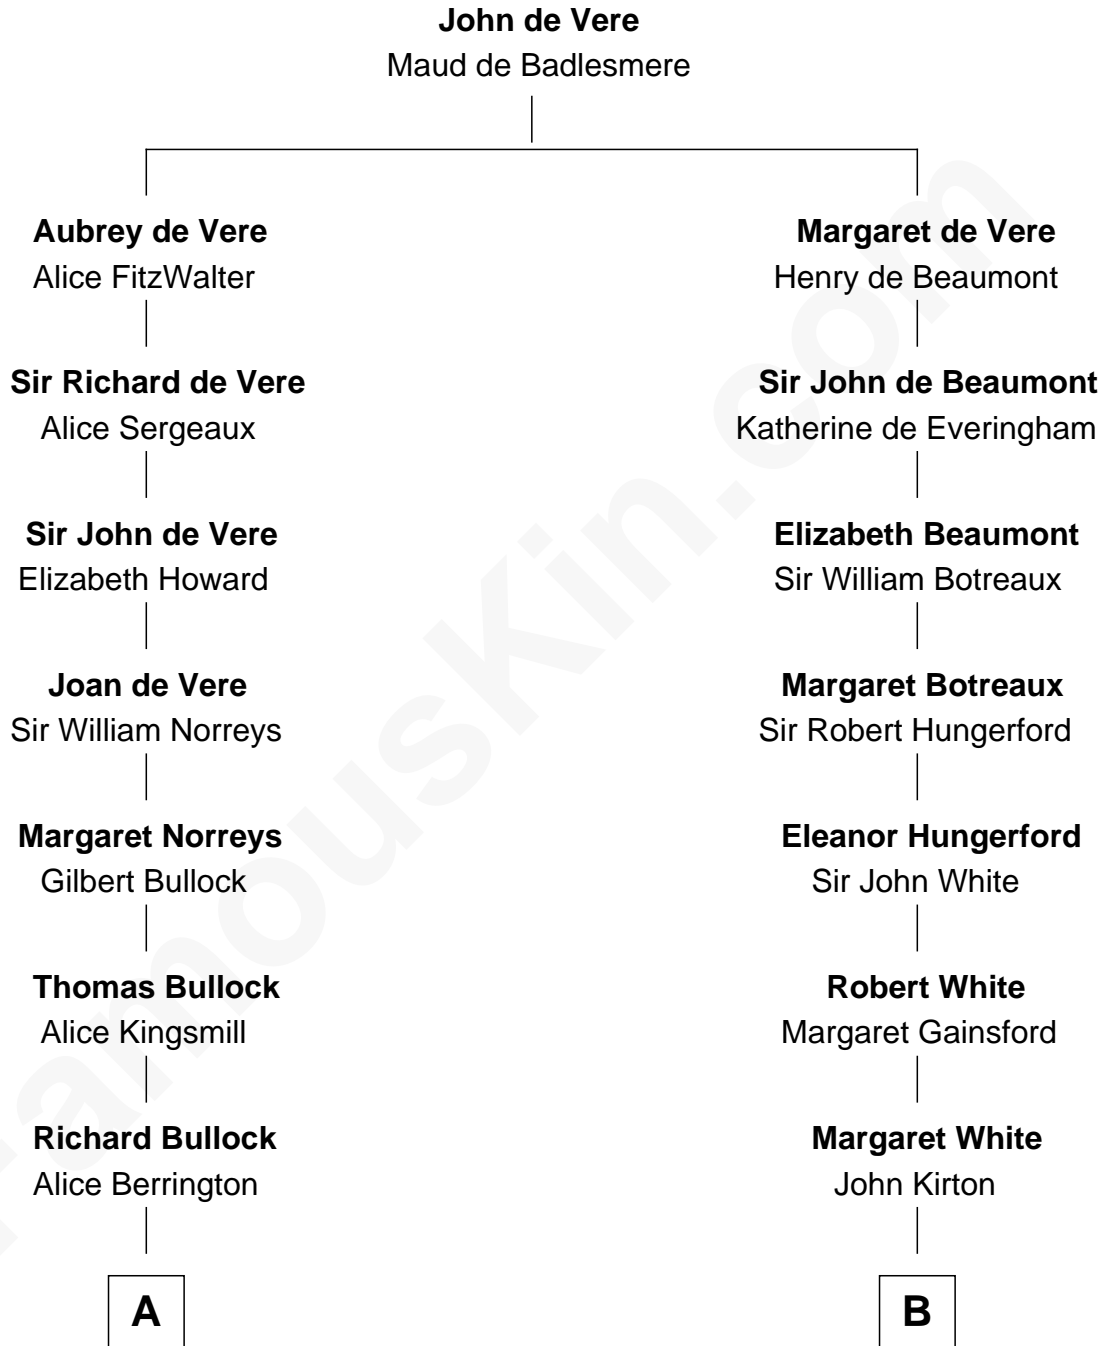

## Relationship Chart of

### Dennis Wilson

*Co-Founder of The Beach Boys*

17th cousin 4 times removed of

### Guillermo Billinghurst

*31st President of Peru*

**C**

George Washington Wilson

Mary Bailey

William Henry Wilson

Alta Lenora Chitwood

William Coral Wilson