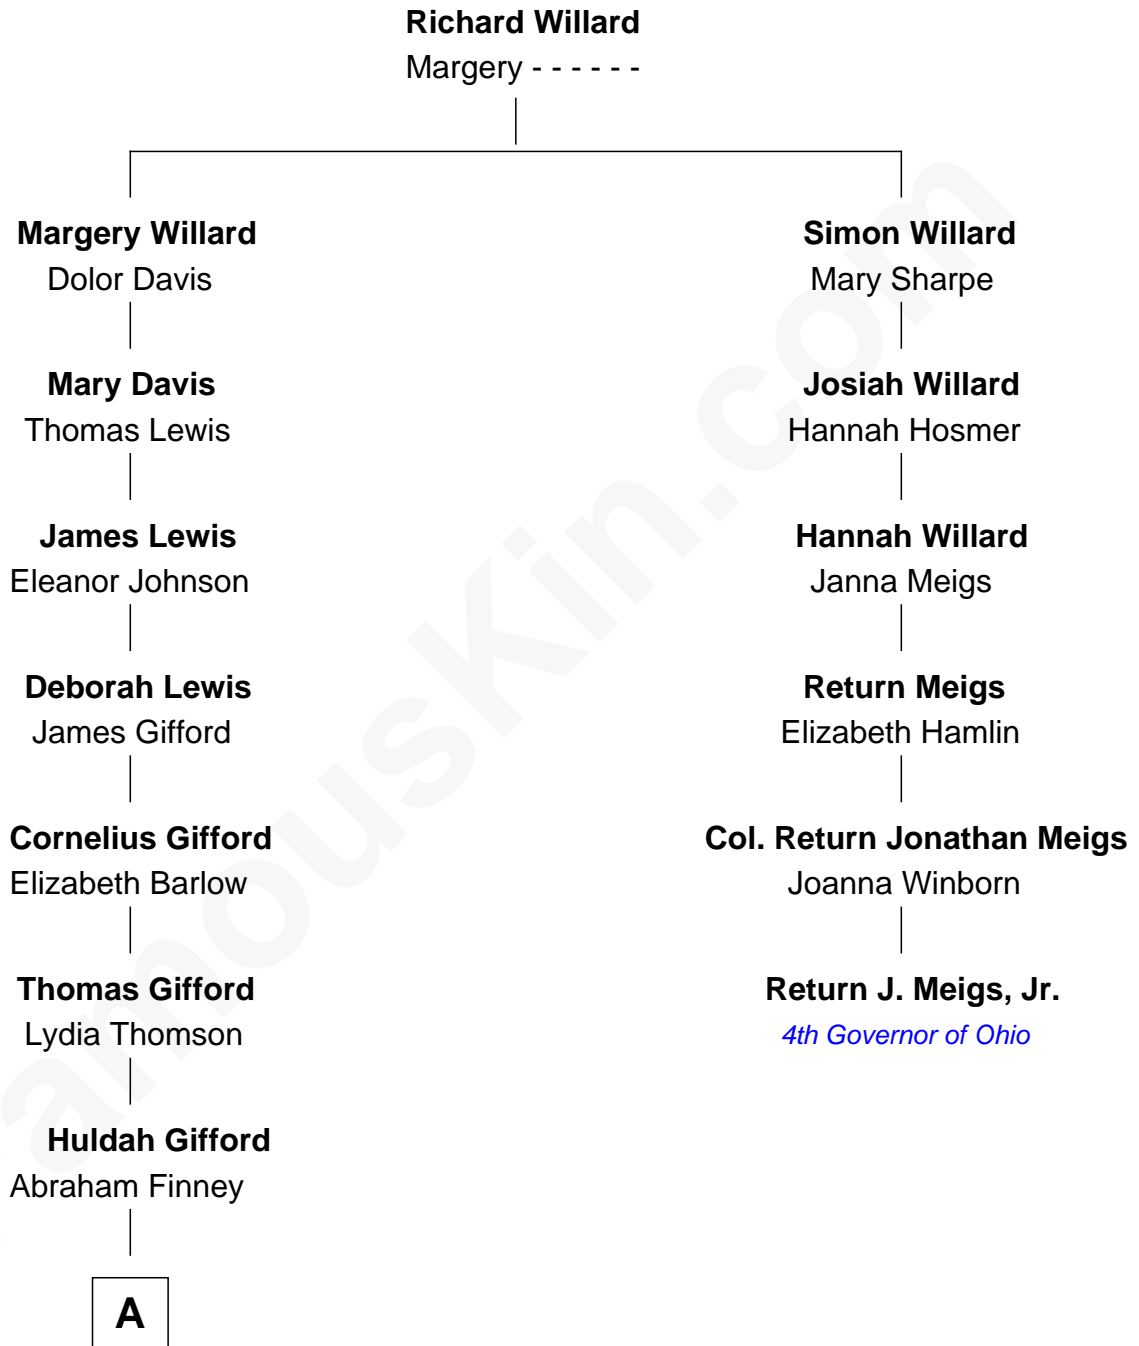

# FamousKin.com Relationship Chart of

**Dennis Wilson**

*Co-Founder of The Beach Boys*

5th cousin 7 times removed of

**Return J. Meigs, Jr.**

*4th Governor of Ohio*

**A**

Abraham Finney

-----

Probable

**Eli Barnum Finney**

Ellen Celia Coughlin

**Albert H. Finney**

Elnora Brass

**Ruth Edna Finney**

Carl Arie Korthof