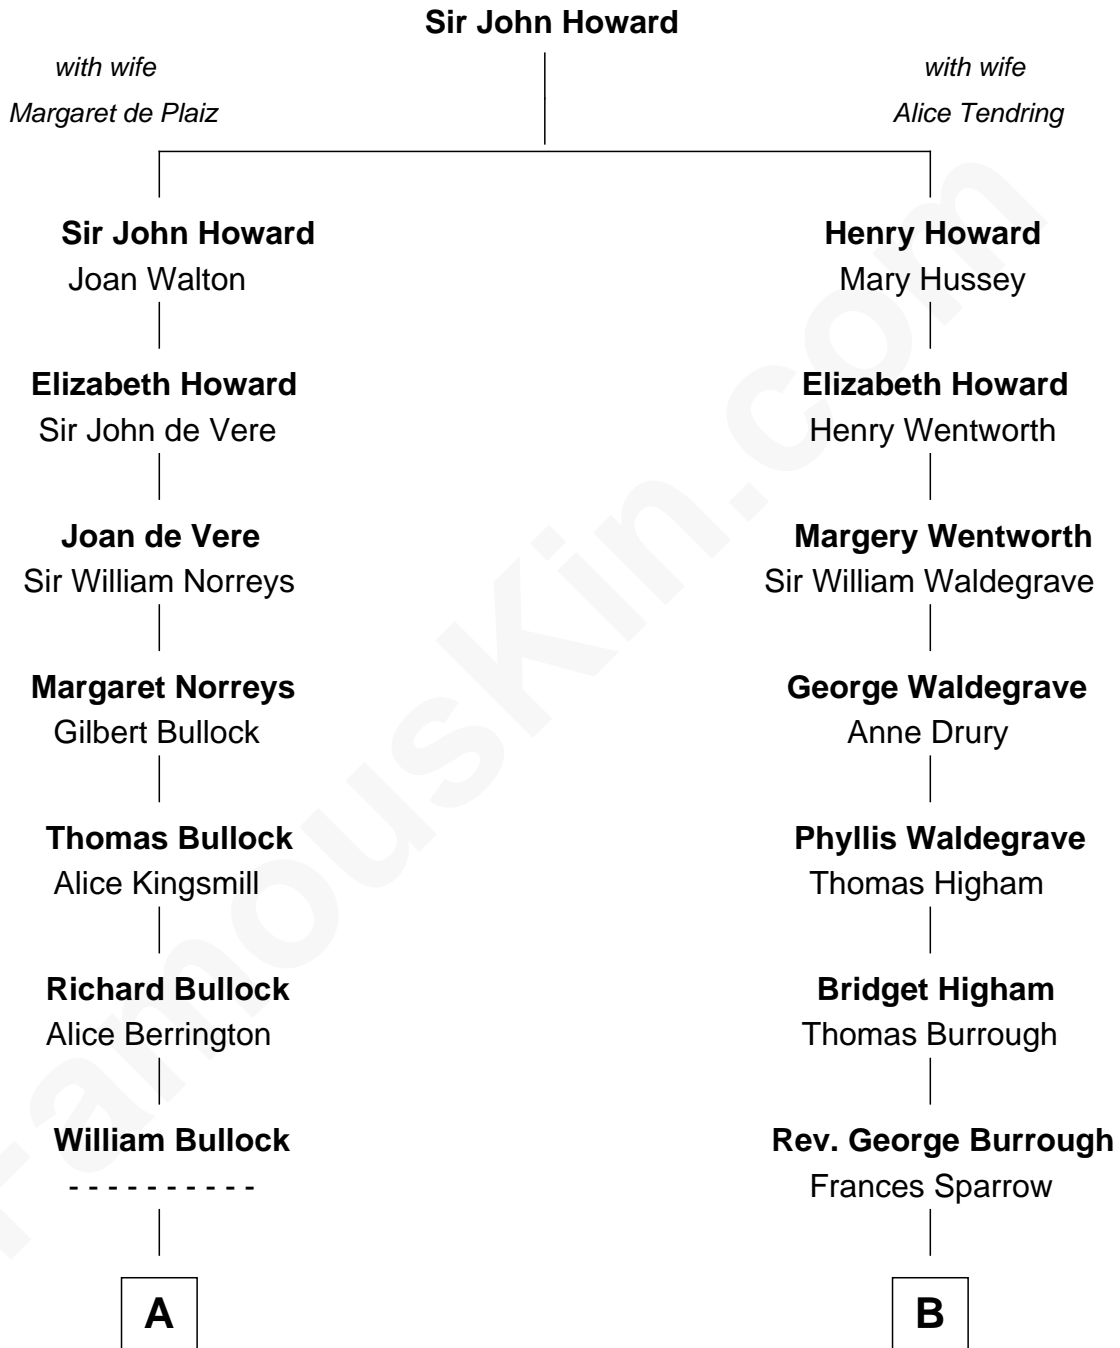

FamousKin.com Relationship Chart of

Carl Wilson

Co-Founder of The Beach Boys

16th cousin 4 times removed of

Walt Disney

Co-Founder of The Walt Disney Company

C

—
William Henry Wilson

Alta Lenora Chitwood

—
William Coral Wilson

Edith Sophia Sthole

—
Murray Gage Wilson

Audree Neva Korthof

—
Carl Wilson

Co-Founder of The Beach Boys

FamousKin.com