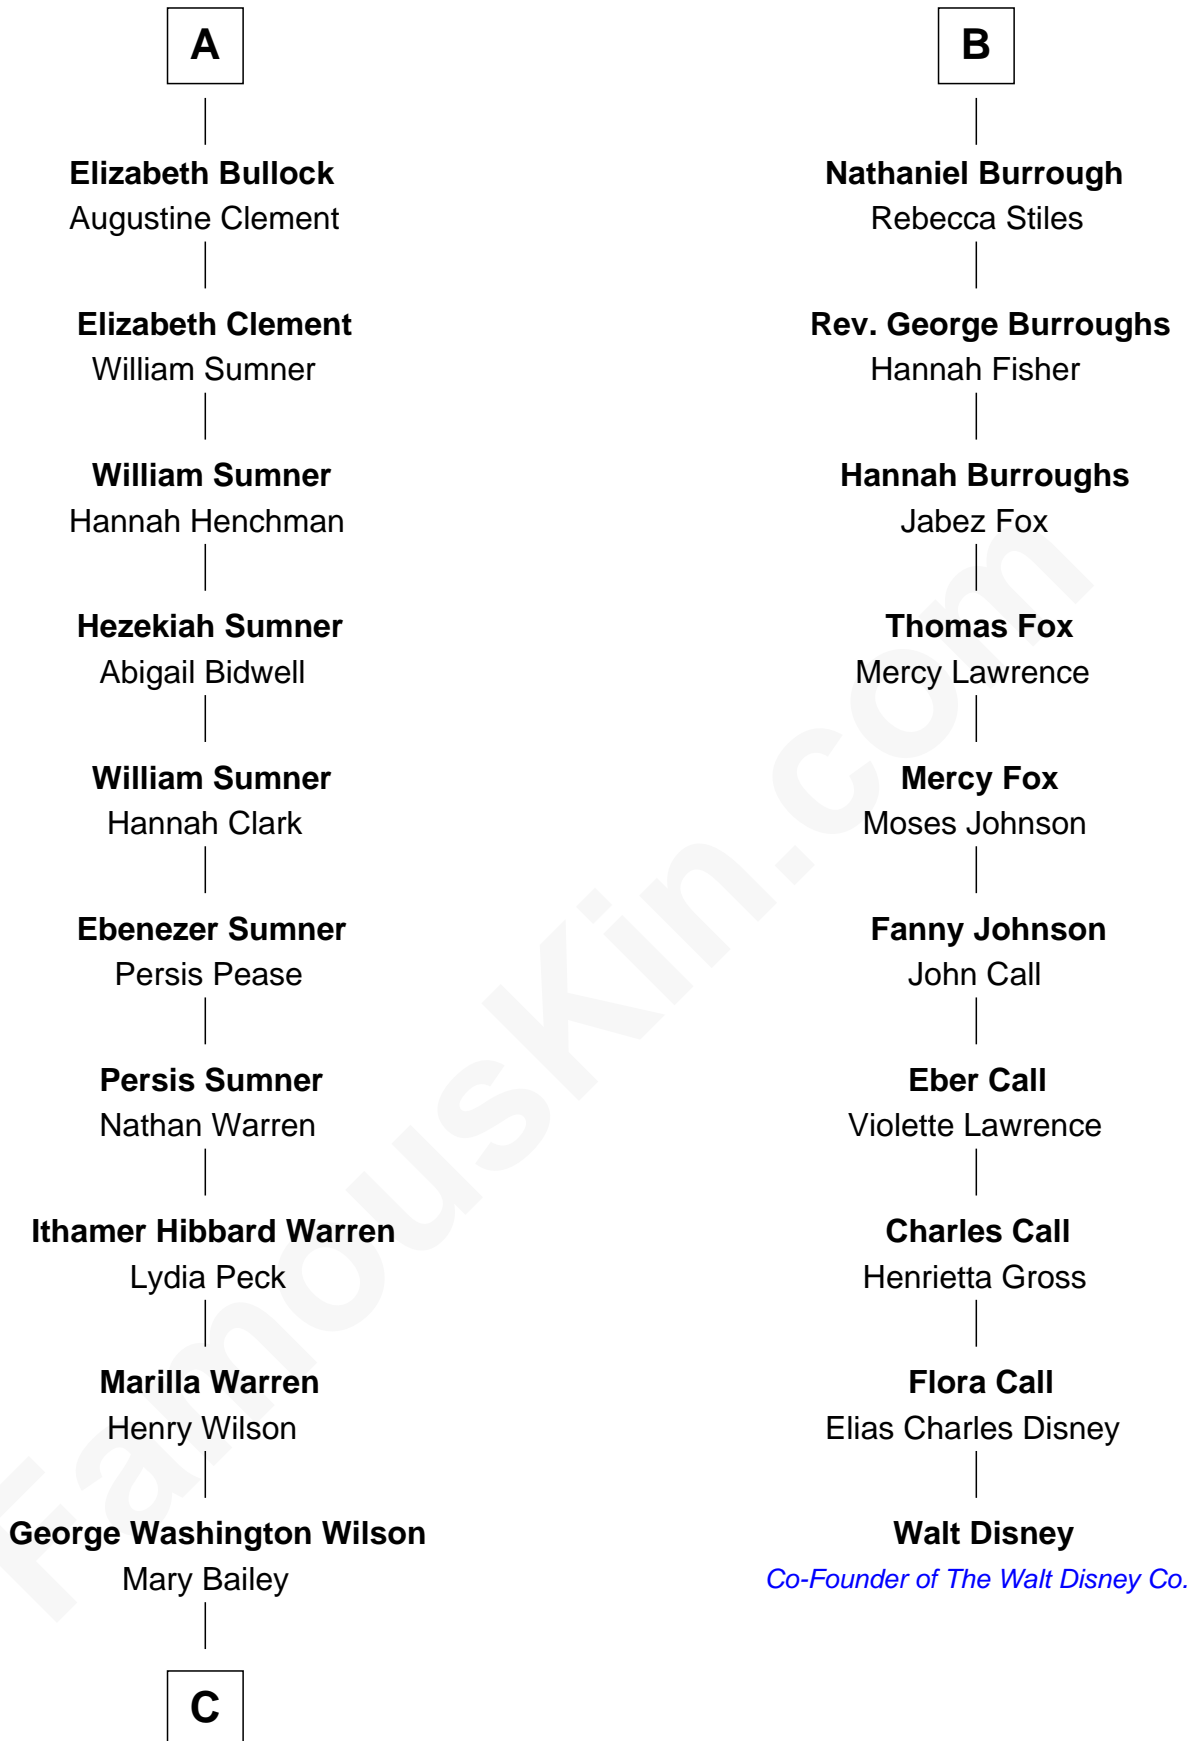

FamousKin.com Relationship Chart of

Carl Wilson

Co-Founder of The Beach Boys

16th cousin 4 times removed of

Walt Disney

Co-Founder of The Walt Disney Company

C

—
William Henry Wilson

Alta Lenora Chitwood

—
William Coral Wilson

Edith Sophia Sthole

—
Murray Gage Wilson

Audree Neva Korthof

—
Carl Wilson

Co-Founder of The Beach Boys

FamousKin.com