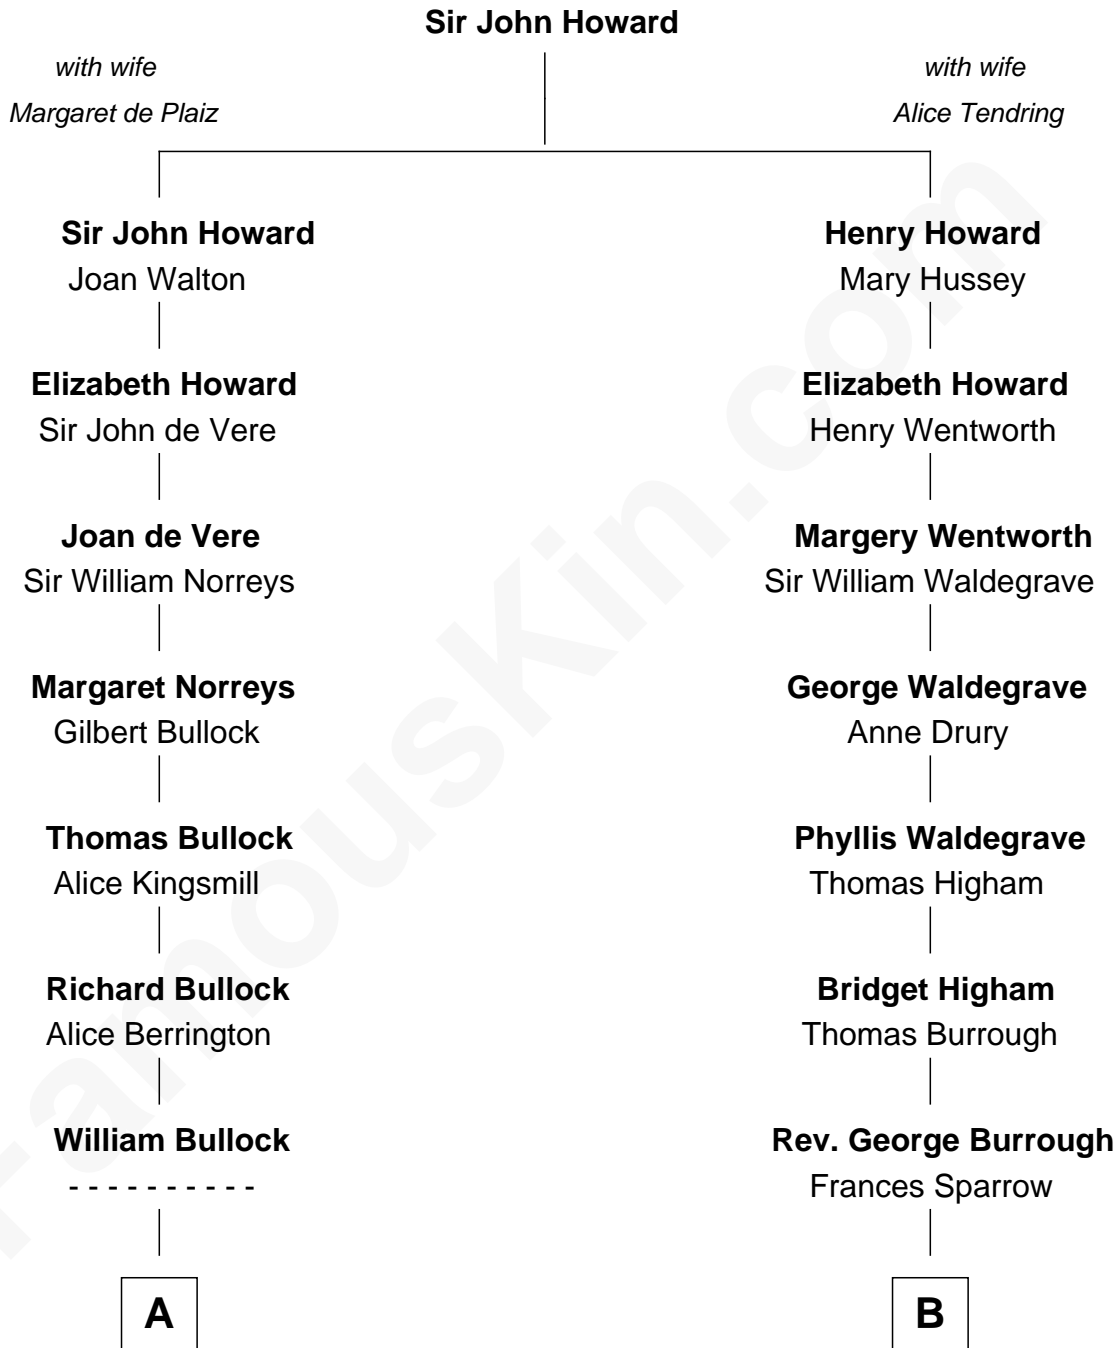

## Relationship Chart of

### Carl Wilson

Co-Founder of The Beach Boys

8th cousin 12 times removed of

**Rev. George Burroughs**

Executed for Witchcraft, Salem 1692

**C**

—  
**William Henry Wilson**

Alta Lenora Chitwood