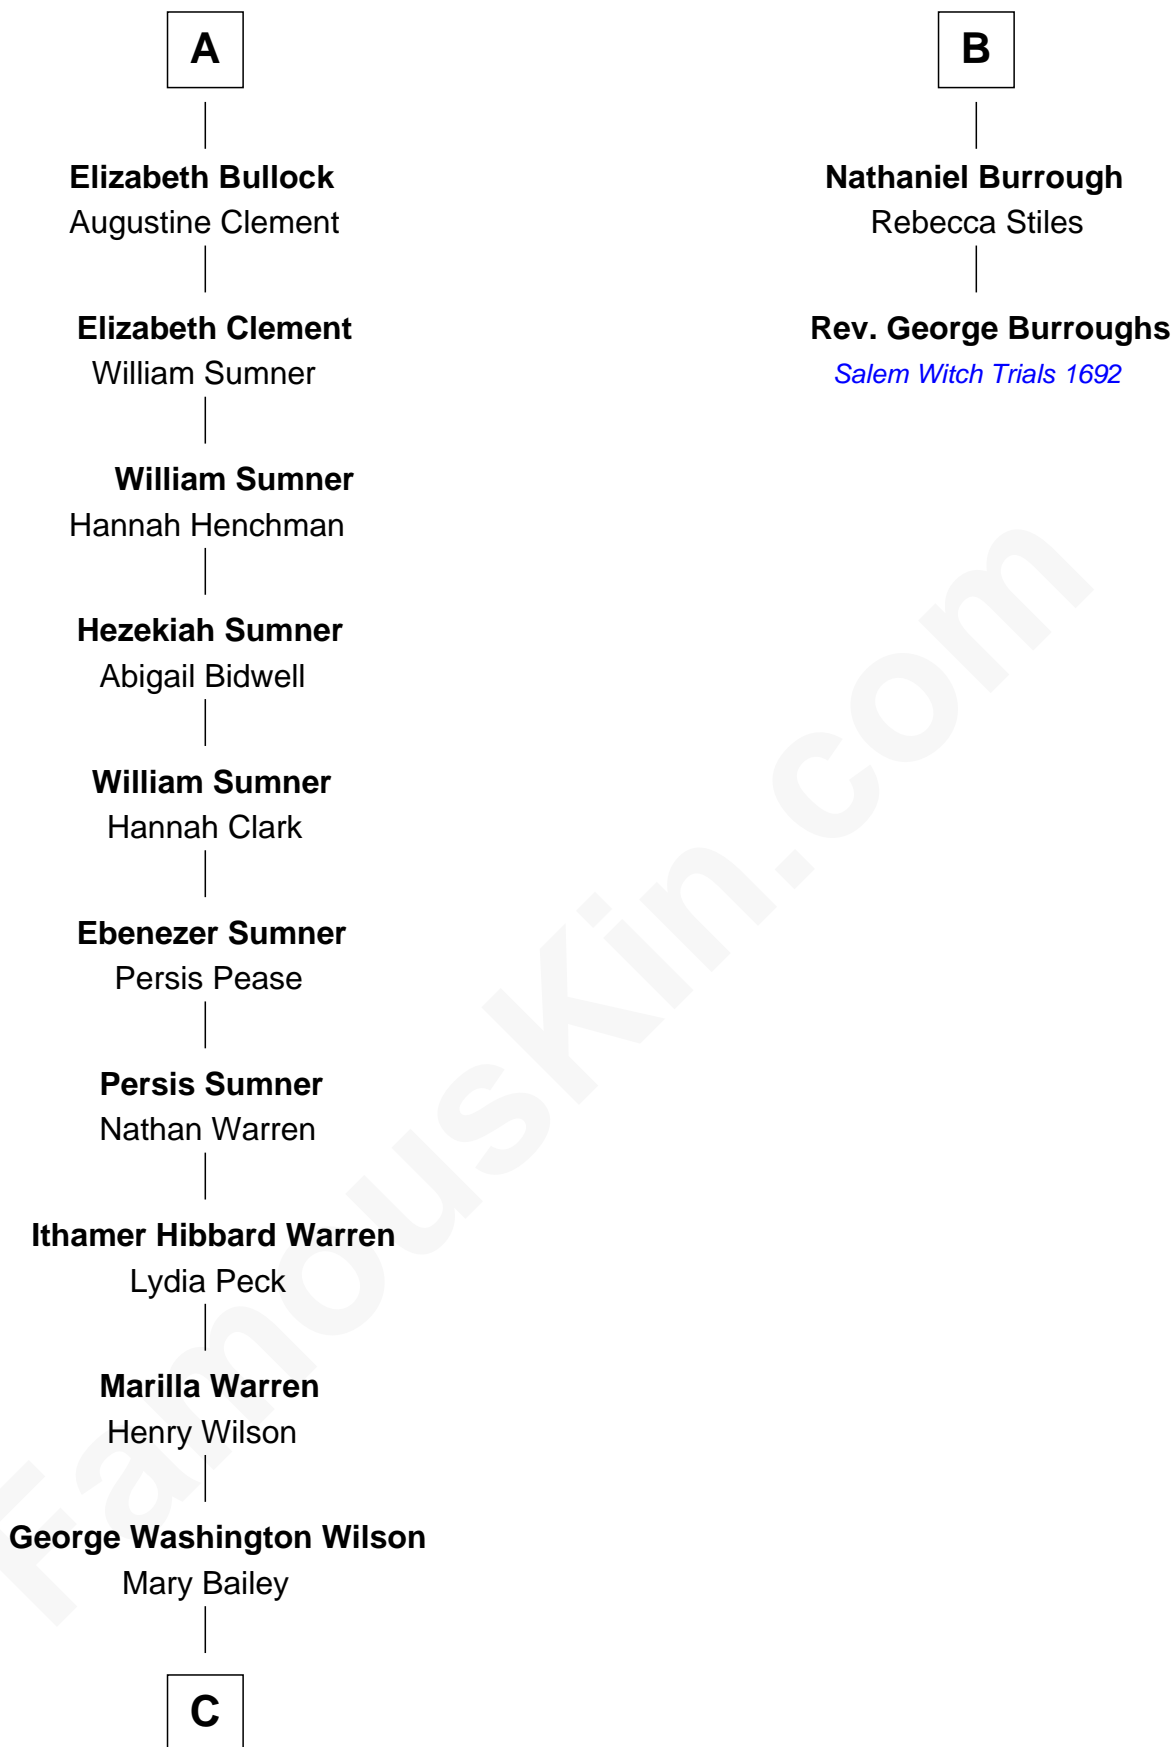

## Relationship Chart of

### Carl Wilson

Co-Founder of The Beach Boys

8th cousin 12 times removed of

**Rev. George Burroughs**

Executed for Witchcraft, Salem 1692

**C**

—  
**William Henry Wilson**

Alta Lenora Chitwood