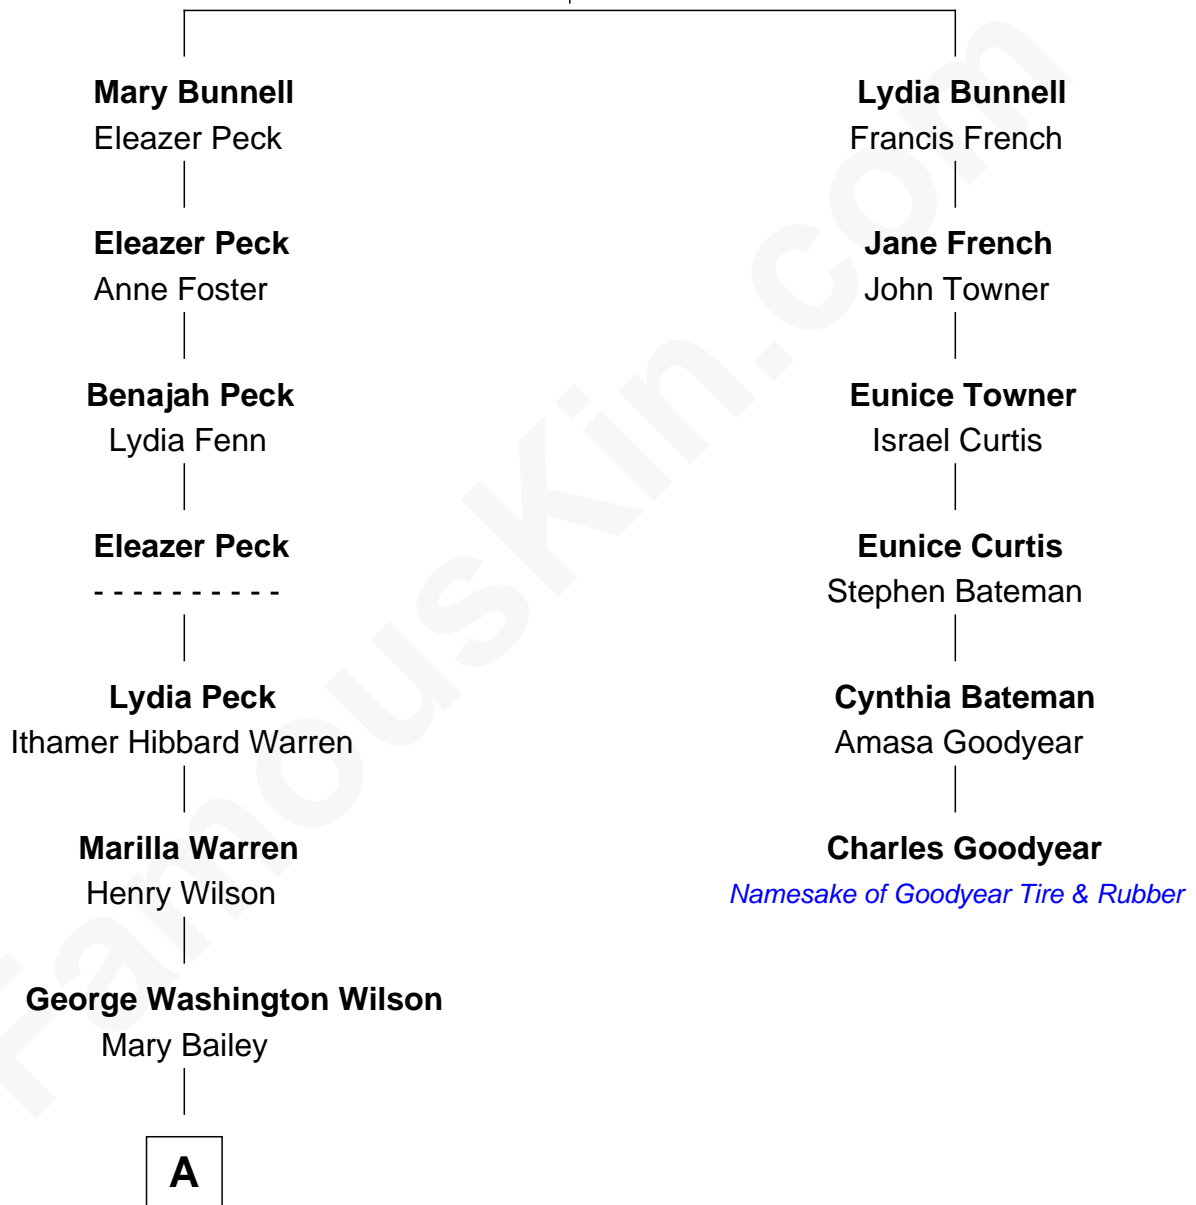

# FamousKin.com Relationship Chart of

**Carl Wilson**

*Co-Founder of The Beach Boys*

5th cousin 5 times removed of

**Charles Goodyear**

*Inventor, and namesake of the Goodyear Tire & Rubber Co.*

**William Bunnell**

Ann Wilmot

**A**

—  
**William Henry Wilson**

Alta Lenora Chitwood

—  
**William Coral Wilson**

Edith Sophia Sthole

—  
**Murray Gage Wilson**

Audree Neva Korthof