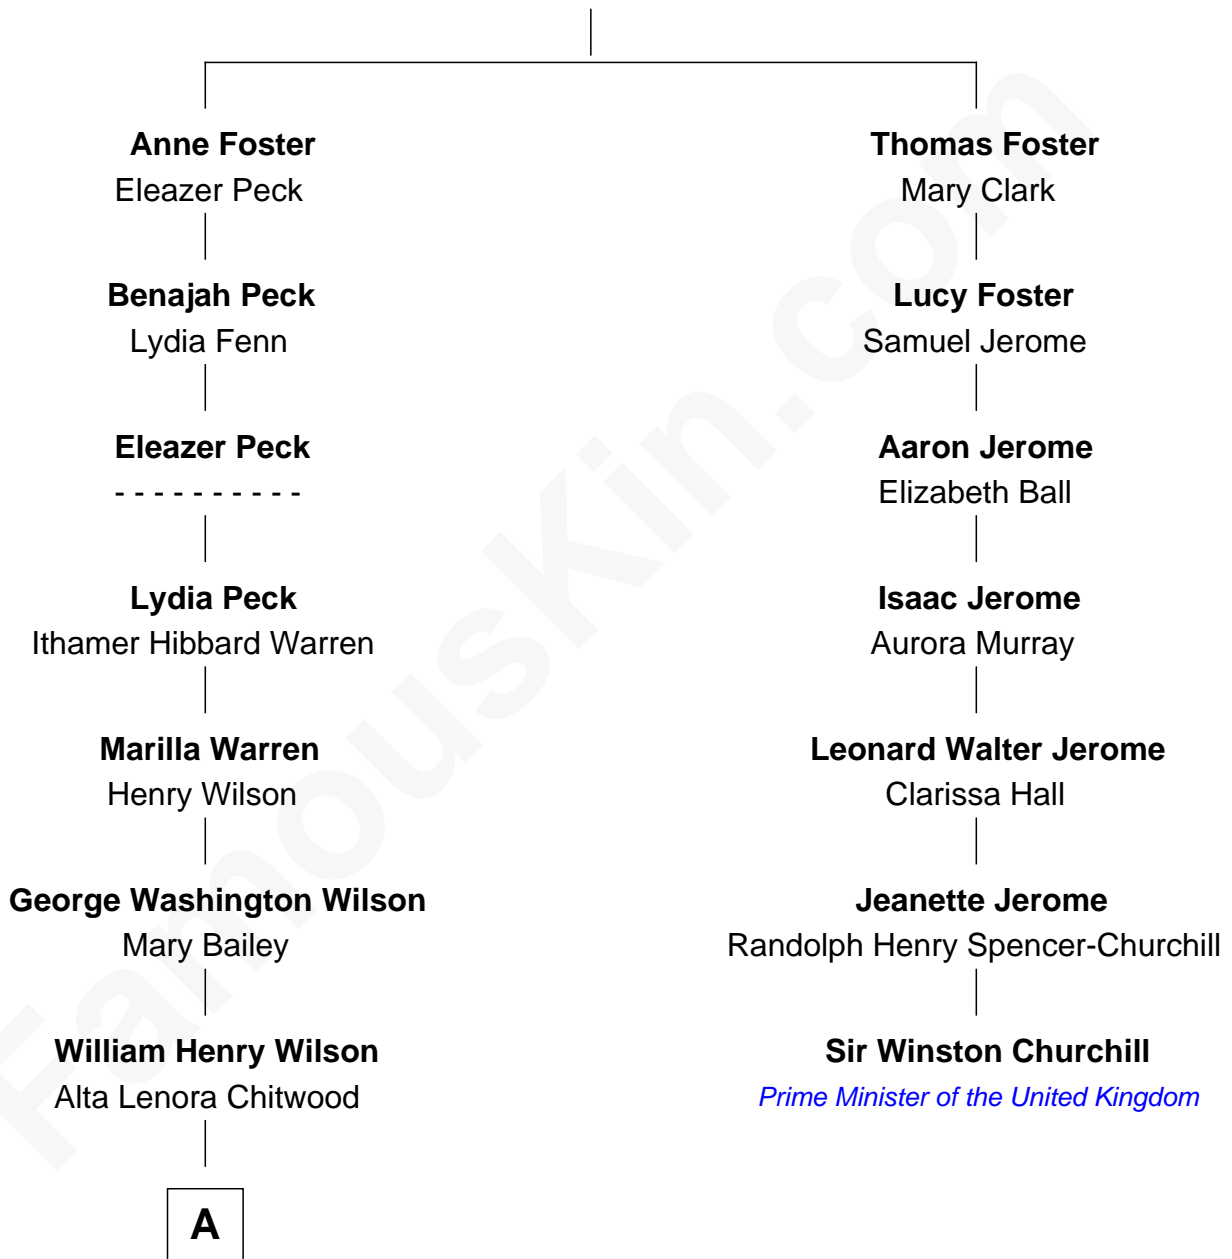

## Relationship Chart of

### Carl Wilson

*Co-Founder of The Beach Boys*

6th cousin 3 times removed of

### Sir Winston Churchill

*Prime Minister of the United Kingdom*

**Bartholomew Foster**

-----

**A**

—  
**William Coral Wilson**

Edith Sophia Sthole

—  
**Murray Gage Wilson**