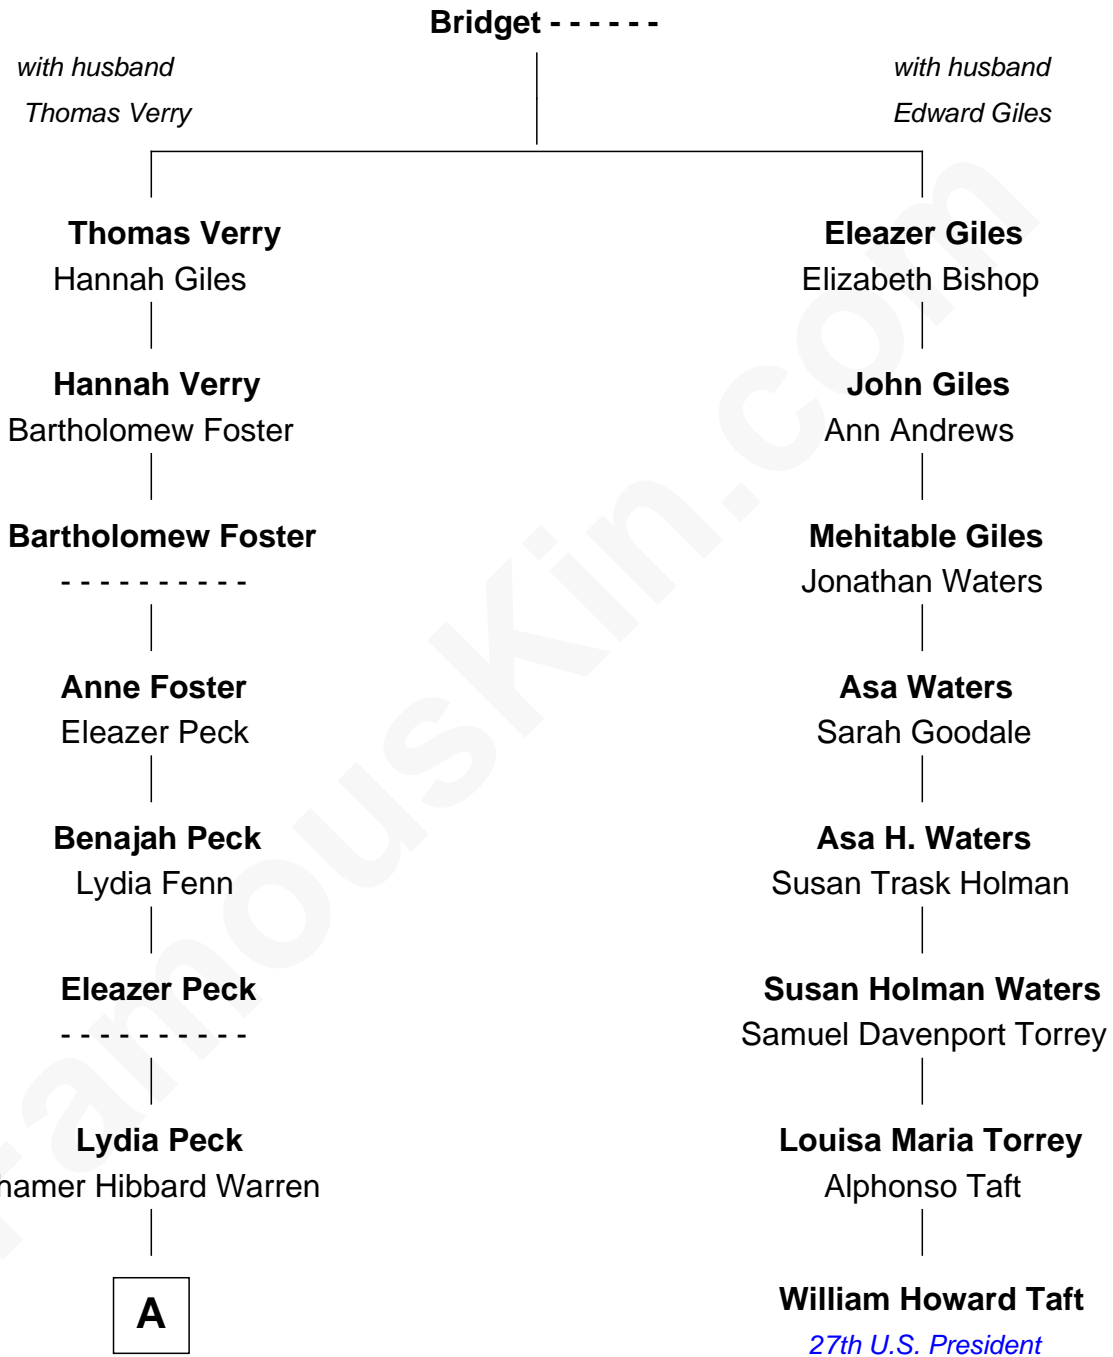

# FamousKin.com Relationship Chart of

**Carl Wilson**

*Co-Founder of The Beach Boys*

7th cousin 5 times removed of

**William Howard Taft**

*27th U.S. President*

**A**

—  
**Marilla Warren**

Henry Wilson

—  
**George Washington Wilson**

Mary Bailey

—  
**William Henry Wilson**

Alta Lenora Chitwood

—  
**William Coral Wilson**

Edith Sophia Sthole

—  
**Murray Gage Wilson**

Audree Neva Korthof

—  
**Carl Wilson**

*Co-Founder of The Beach Boys*