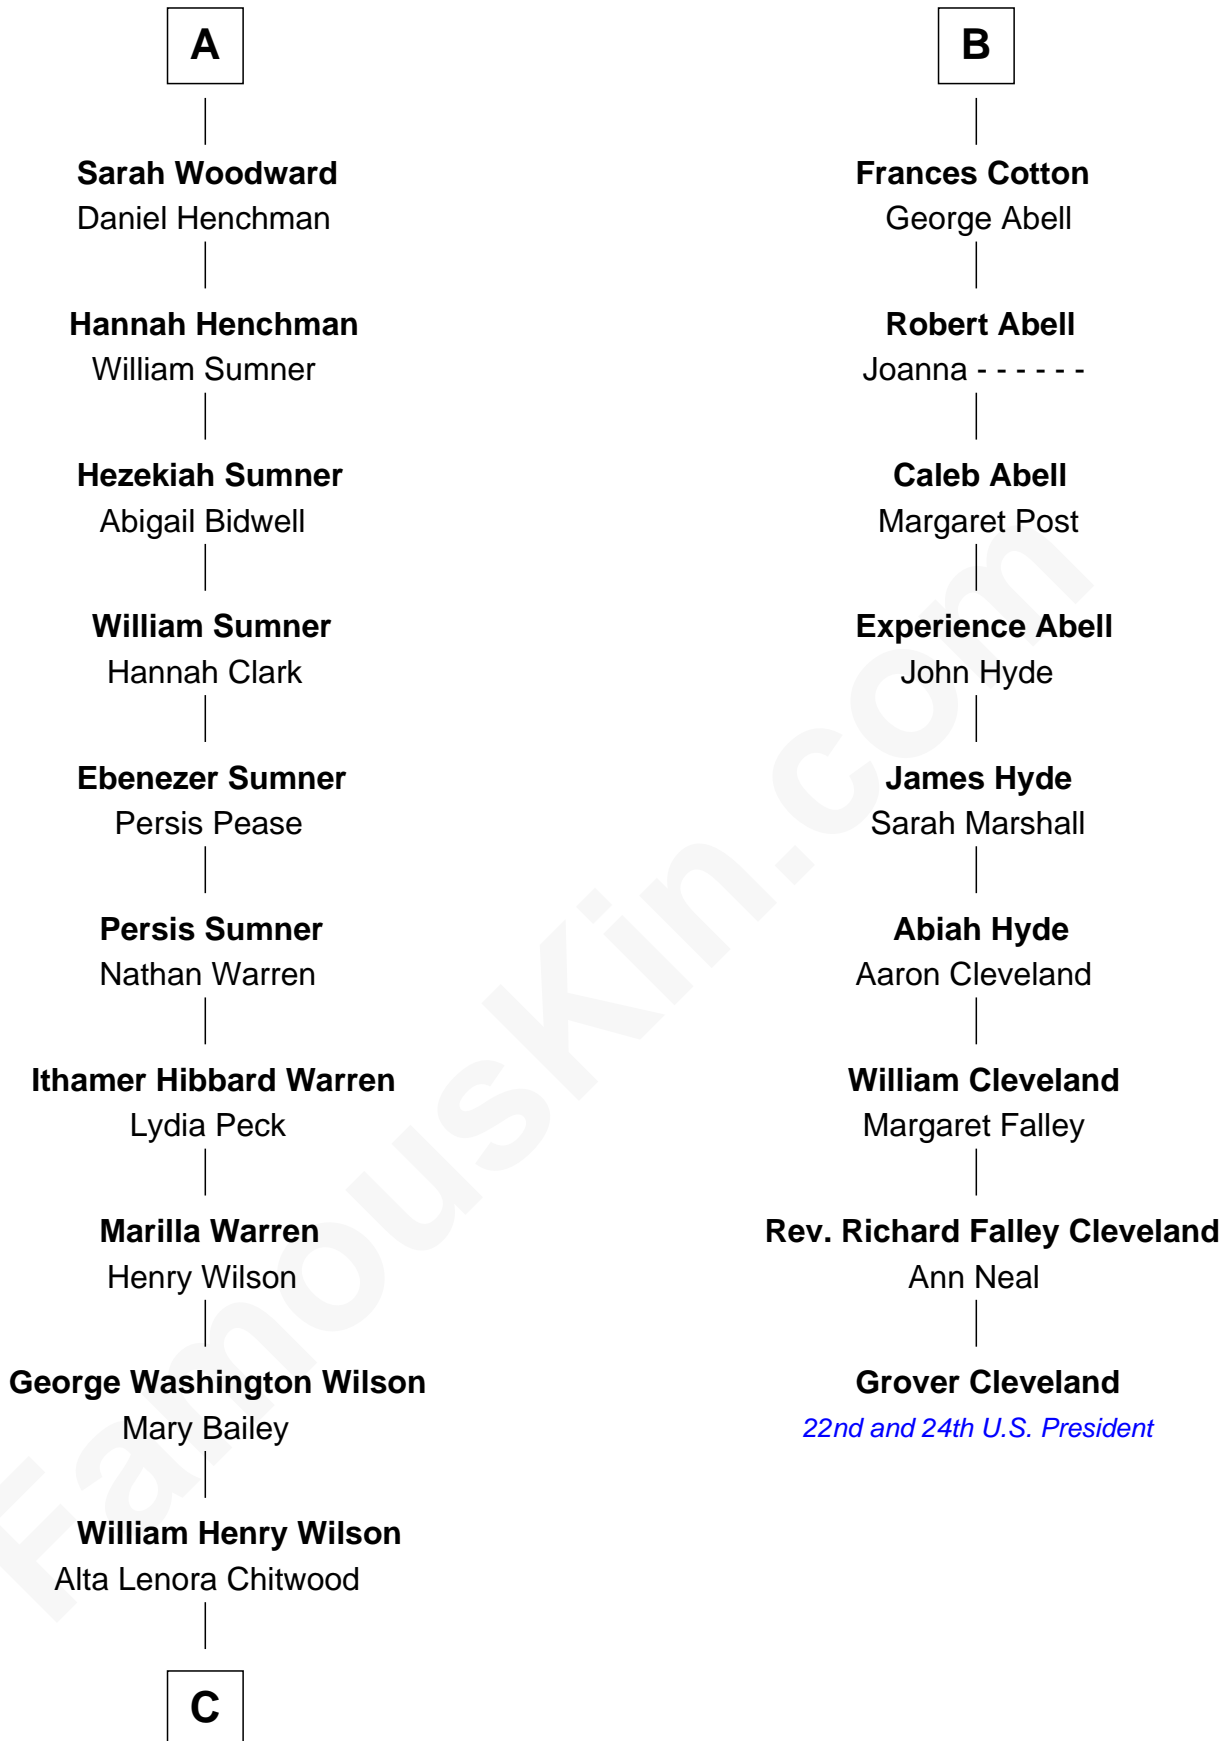

FamousKin.com

Relationship Chart of

Carl Wilson

Co-Founder of The Beach Boys

15th cousin 4 times removed of

Grover Cleveland

22nd and 24th U.S. President

Sir Walter Devereux

Elizabeth Bromwich

Elizabeth Devereux

John Milborne

Simon Milborne

Jane Baskerville

Anne Milborne

William Rudhall

John Rudhall

Sir Walter Devereux

Elizabeth Merbery

Sir Walter Devereux

Anne Ferrers

Elizabeth Devereux

Sir Richard Corbet

Sir Robert Corbet

Elizabeth Vernon

Dorothy Corbet

Sir Richard Mainwaring

Sir Arthur Mainwaring

Margaret Mainwaring

Mary Mainwaring

Richard Cotton

B

C