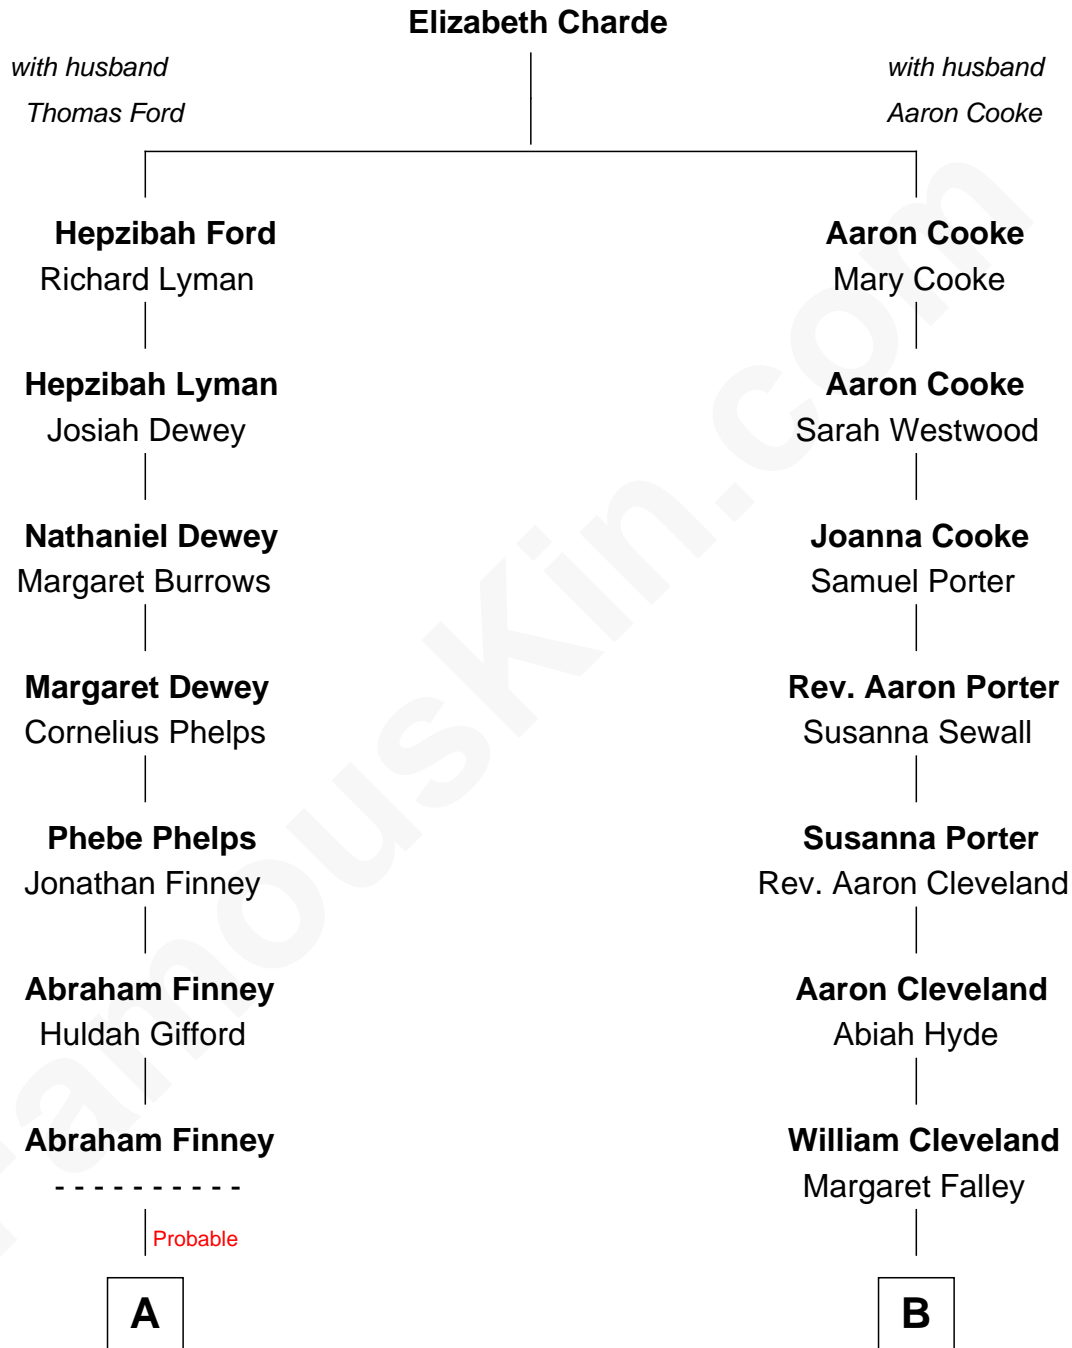

FamousKin.com

Relationship Chart of

Carl Wilson

Co-Founder of The Beach Boys

8th cousin 3 times removed of

Grover Cleveland

22nd and 24th U.S. President

A

Eli Barnum Finney
Ellen Celia Coughlin

Albert H. Finney
Elnora Brass

Ruth Edna Finney
Carl Arie Korthof

Audree Neva Korthof
Murray Gage Wilson

Carl Wilson
Co-Founder of The Beach Boys

B

Rev. Richard Falley Cleveland
Ann Neal

Grover Cleveland
22nd and 24th U.S. President

FamousKin.com