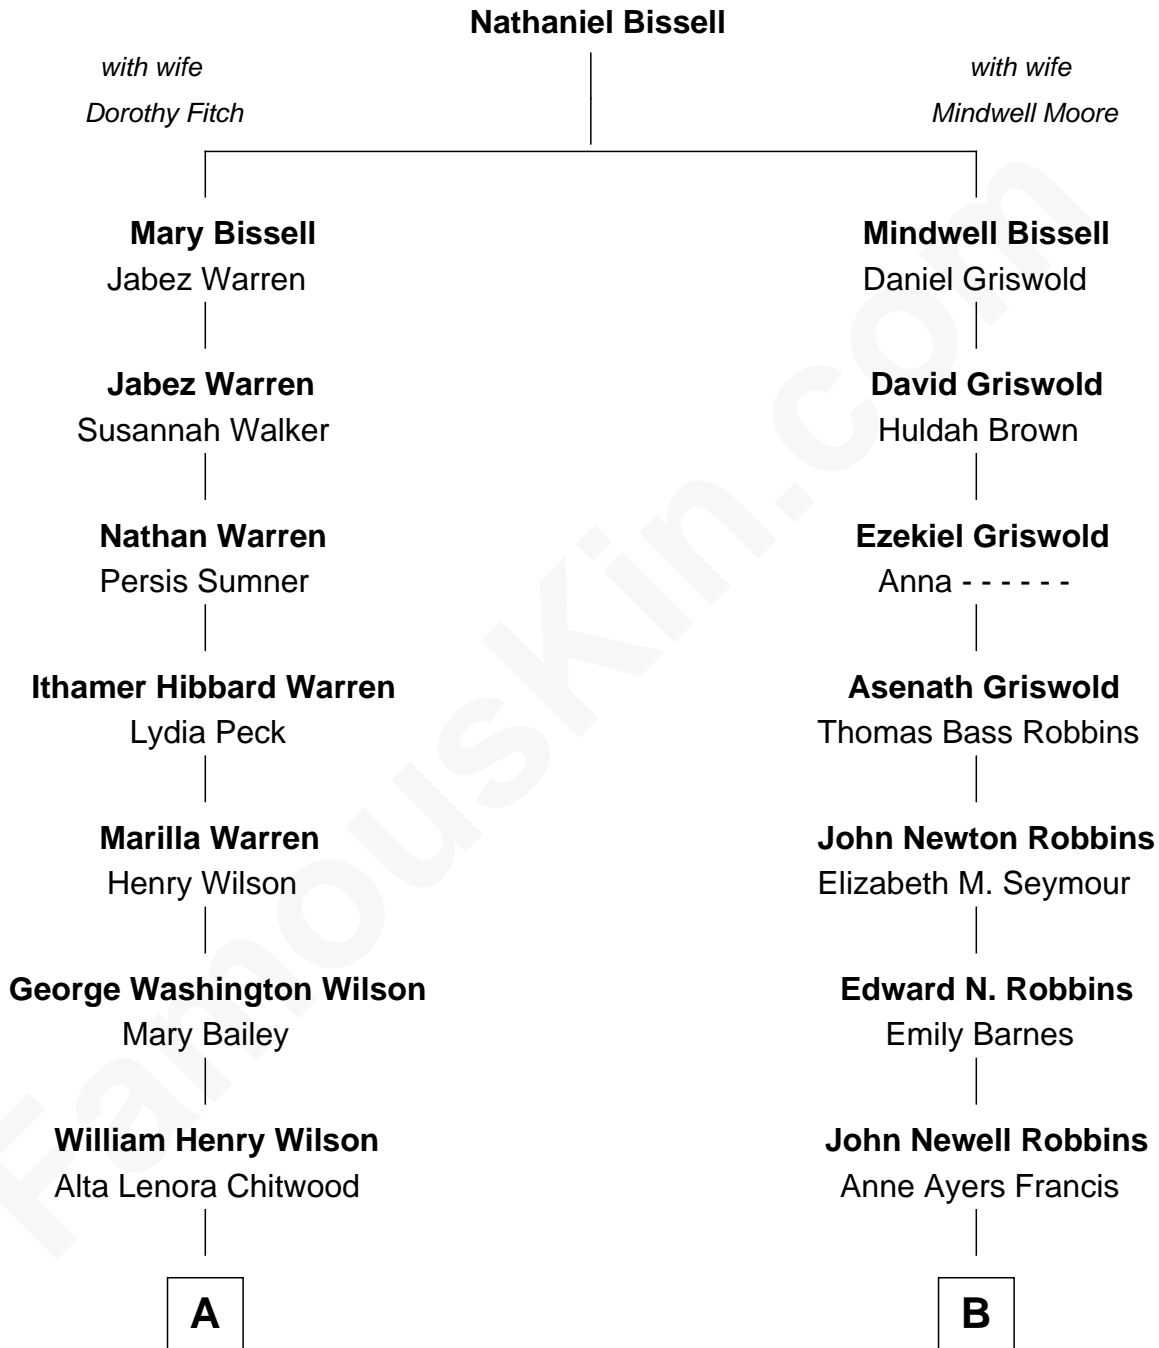

FamousKin.com

Relationship Chart of

Carl Wilson

Co-Founder of The Beach Boys

8th cousin 1 time removed of

Nancy (Davis) Reagan

First Lady of President Ronald Reagan

A

William Coral Wilson

Edith Sophia Sthole

Murray Gage Wilson

Audree Neva Korthof

Carl Wilson

Co-Founder of The Beach Boys

B

Kenneth Seymour Robbins

Edith Prescott Lockett

Nancy (Davis) Reagan

First Lady of Ronald Reagan

FamousKin.com