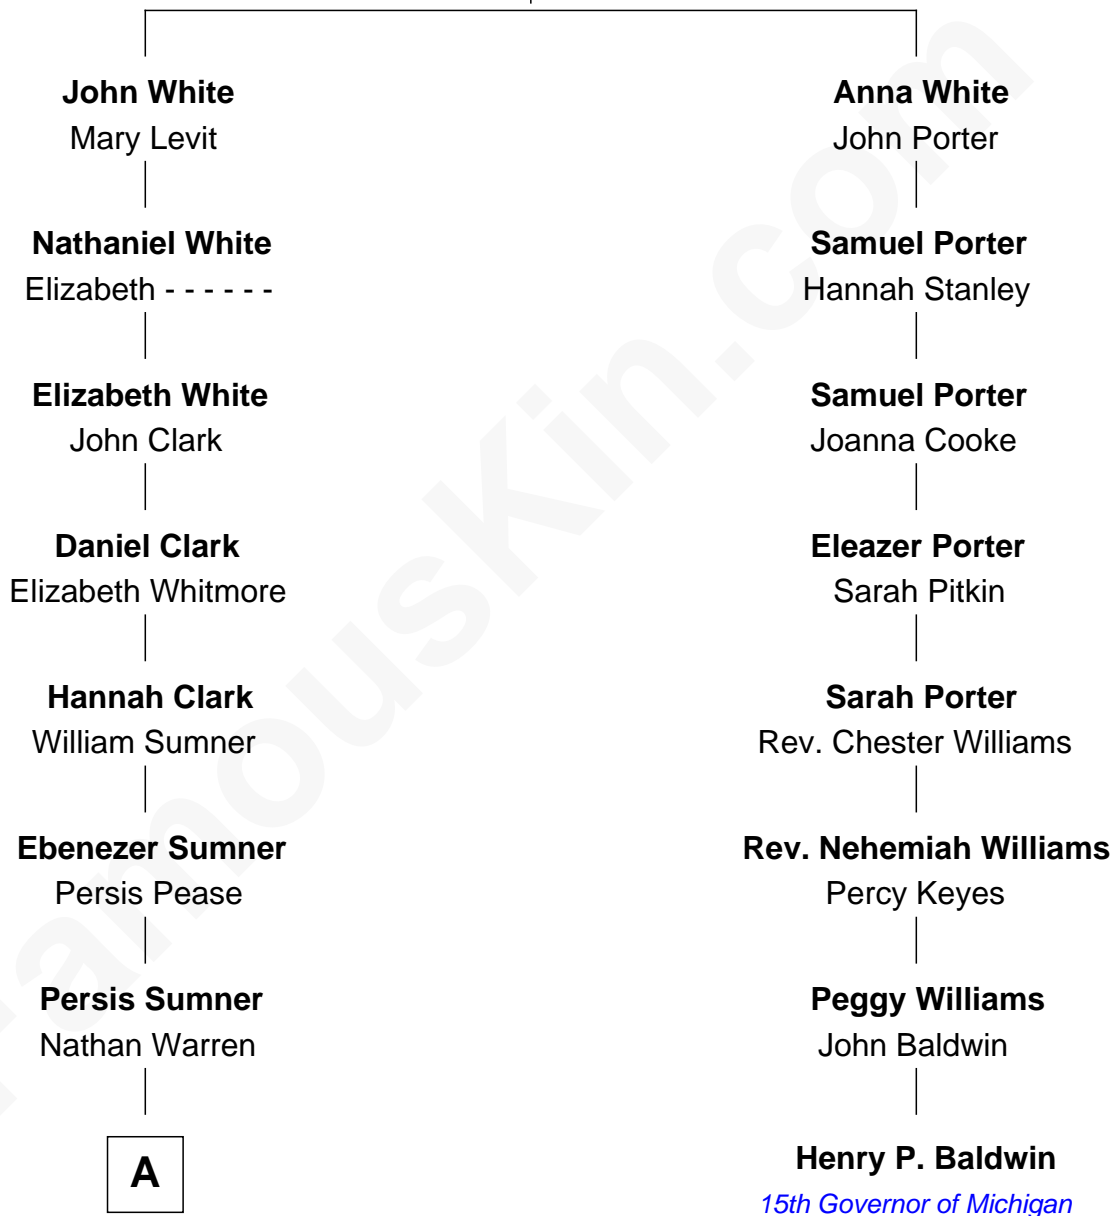

FamousKin.com

Relationship Chart of

Carl Wilson

Co-Founder of The Beach Boys

7th cousin 6 times removed of

Henry P. Baldwin
15th Governor of Michigan

Robert White
Bridget Allgar

A

|
Ithamer Hibbard Warren

Lydia Peck

|
Marilla Warren

Henry Wilson

|
George Washington Wilson

Mary Bailey

|
William Henry Wilson

Alta Lenora Chitwood