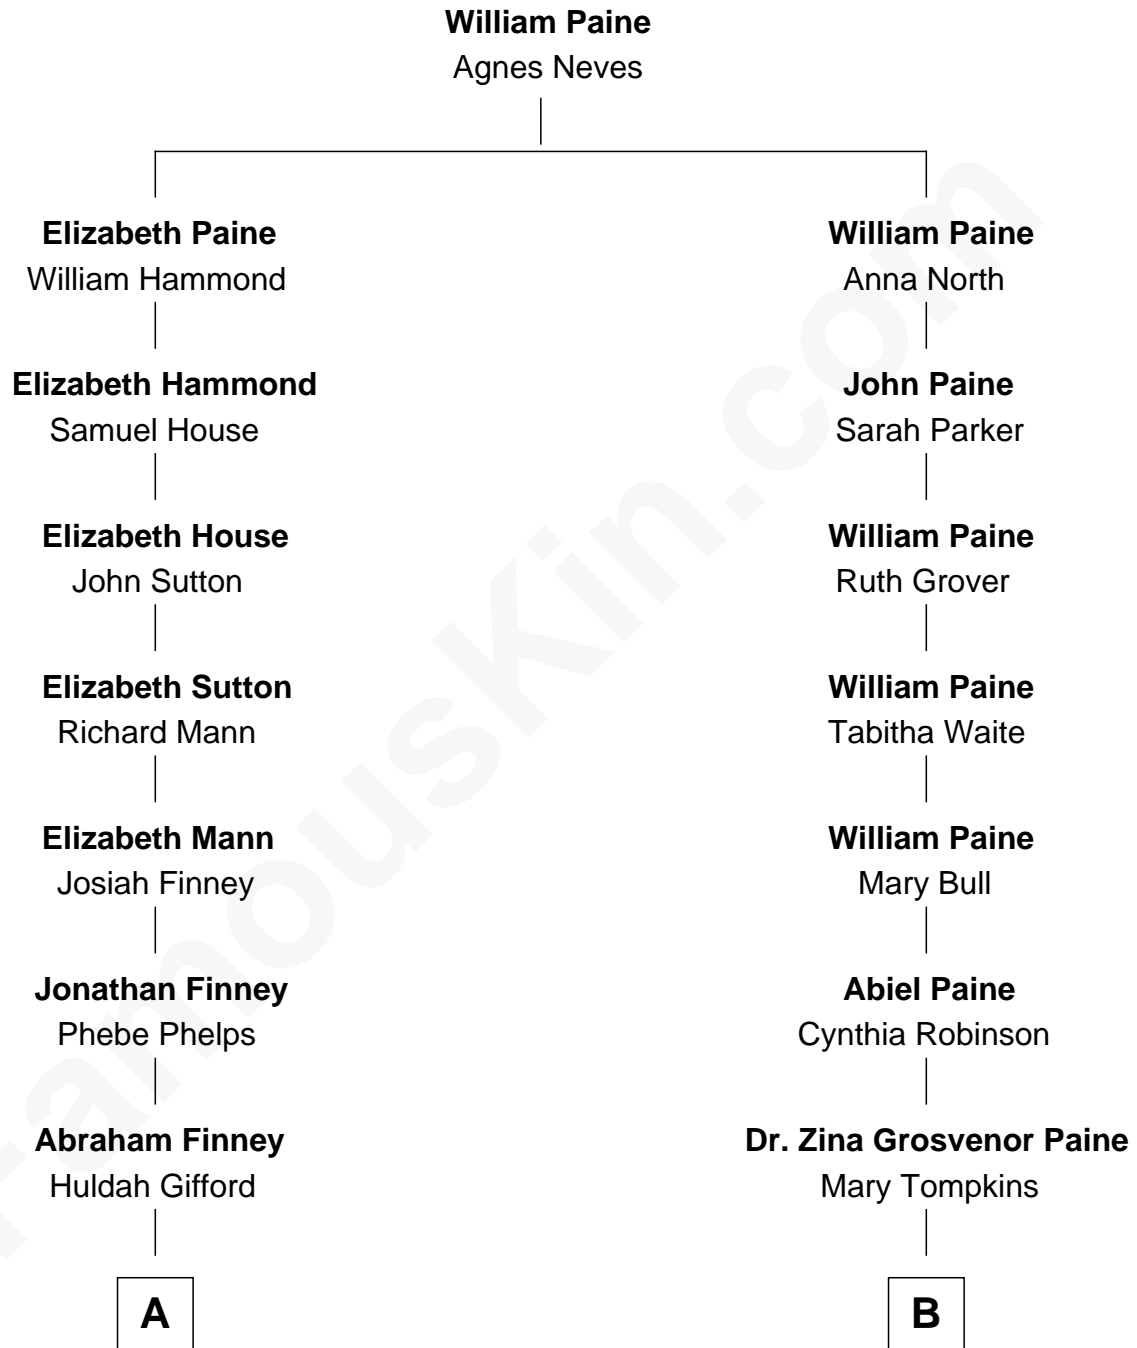

FamousKin.com Relationship Chart of

Carl Wilson

Co-Founder of The Beach Boys

9th cousin 3 times removed of

Charles M. Dale

66th Governor of New Hampshire

A

Abraham Finney

Probable

Eli Barnum Finney
Ellen Celia Coughlin

Albert H. Finney
Elnora Brass

Ruth Edna Finney
Carl Arie Korthof

Audree Neva Korthof
Murray Gage Wilson

Carl Wilson
Co-Founder of The Beach Boys

B

Nathaniel Tompkins Paine

Martha Mariah Milby

Maud Paine
Fred Vernon Dale

Charles M. Dale
66th Governor of New Hampshire

FamousKin.com