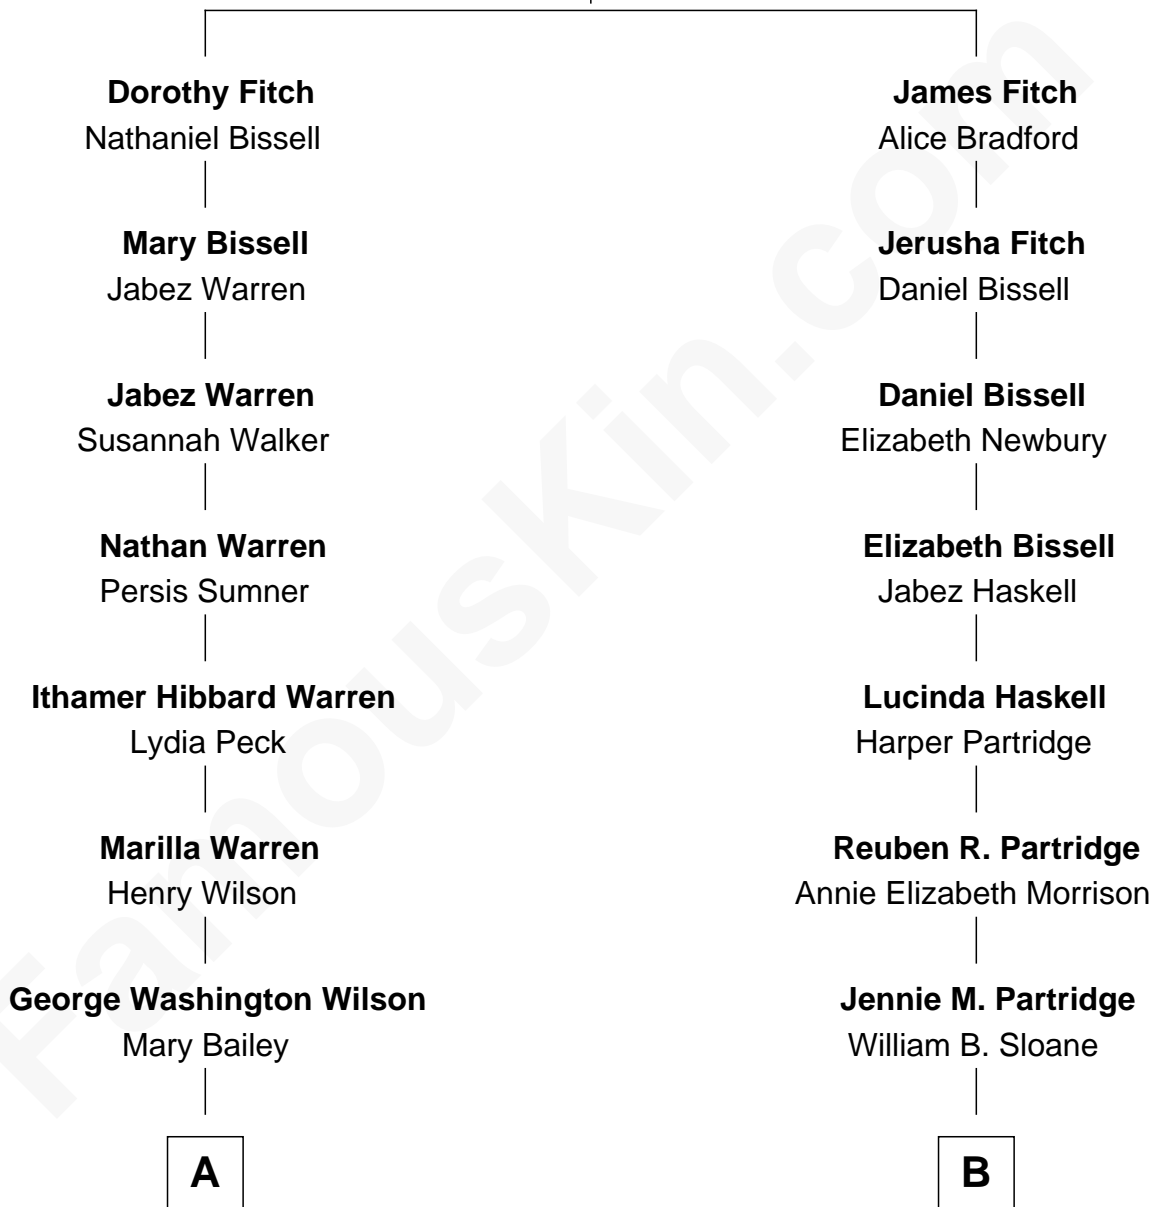

FamousKin.com Relationship Chart of

Carl Wilson

Co-Founder of The Beach Boys

9th cousin 1 time removed of

Diane Brewster

TV and Movie Actress

Rev. James Fitch

Abigail Whitfield

A

William Henry Wilson

Alta Lenora Chitwood

William Coral Wilson

Edith Sophia Sthole

Murray Gage Wilson

Audree Neva Korthof

Carl Wilson

Co-Founder of The Beach Boys

B

Grace Anna Sloane

Reginald Raymond Brewster

Phillip Sloane Brewster

Geraldine Craddock

Diane Brewster

TV and Movie Actress