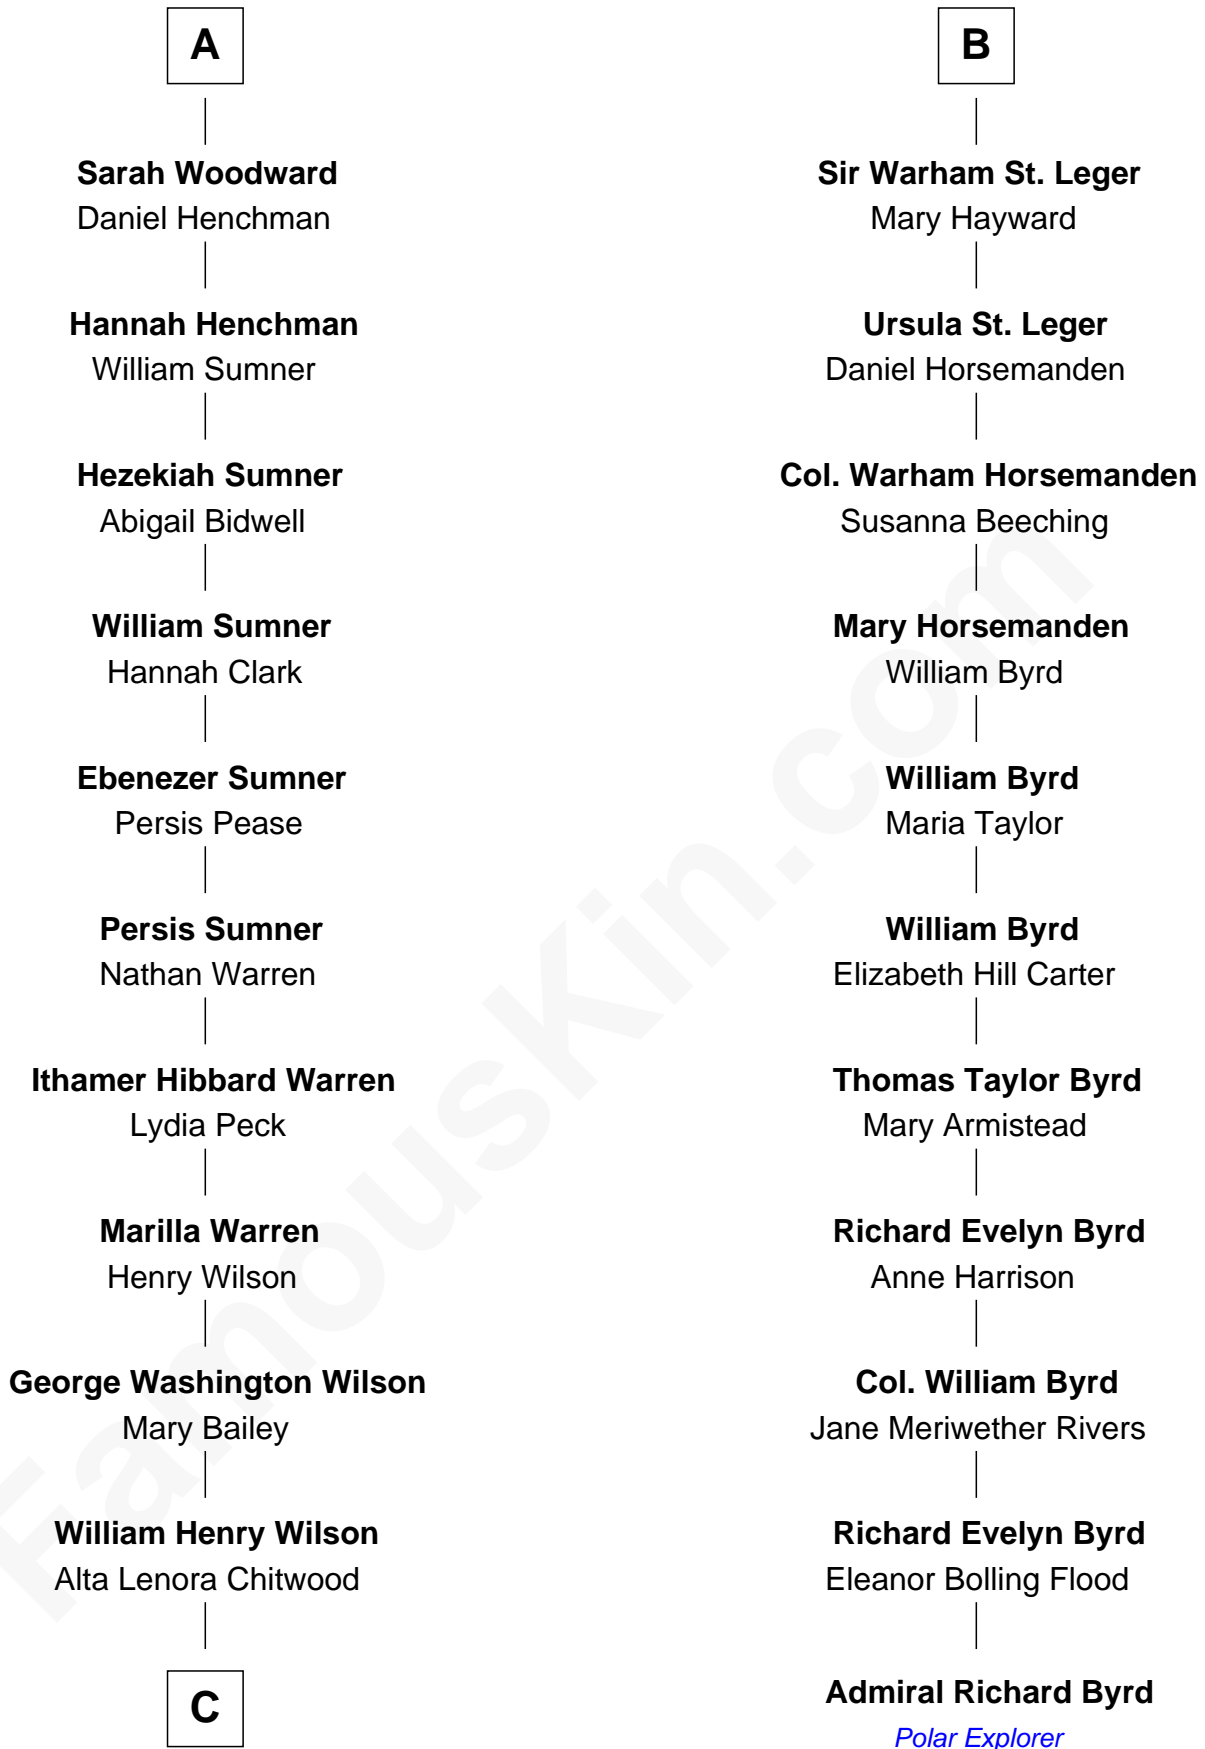

# FamousKin.com Relationship Chart of

**Carl Wilson**

*Co-Founder of The Beach Boys*

17th cousin 2 times removed of

**Admiral Richard Byrd**

*Polar Explorer*

**C**

—  
**William Coral Wilson**

Edith Sophia Sthole

—  
**Murray Gage Wilson**

Audree Neva Korthof

—  
**Carl Wilson**

*Co-Founder of The Beach Boys*

FamousKin.com